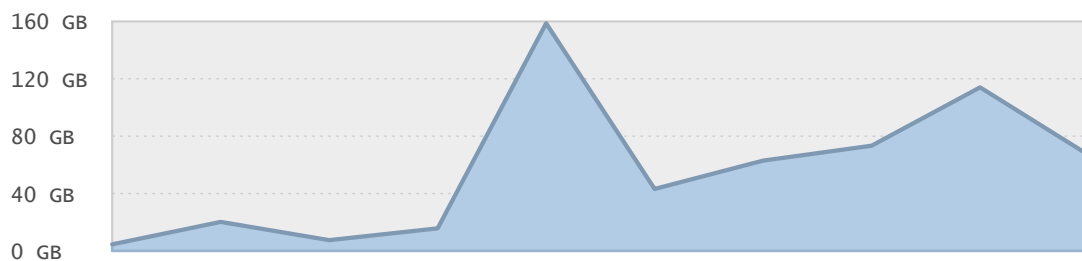

Top 10 File Categories Sorted By Disk Space

Last 12 Months Modified Disk Space History

Last 10 Years Modified Disk Space History

Total:	566.98 GB
Average:	56.70 GB
Maximum:	158.70 GB
Minimum:	4.55 GB
From:	2006
To:	2015

Last 10 Years Modified File Count History

Total:	26513 Files
Average:	2651 Files
Maximum:	8498 Files
Minimum:	547 Files
From:	2006
To:	2015

Top 10 File Extensions Sorted By Disk Space

Top 10 File Extensions Sorted By Number of Files