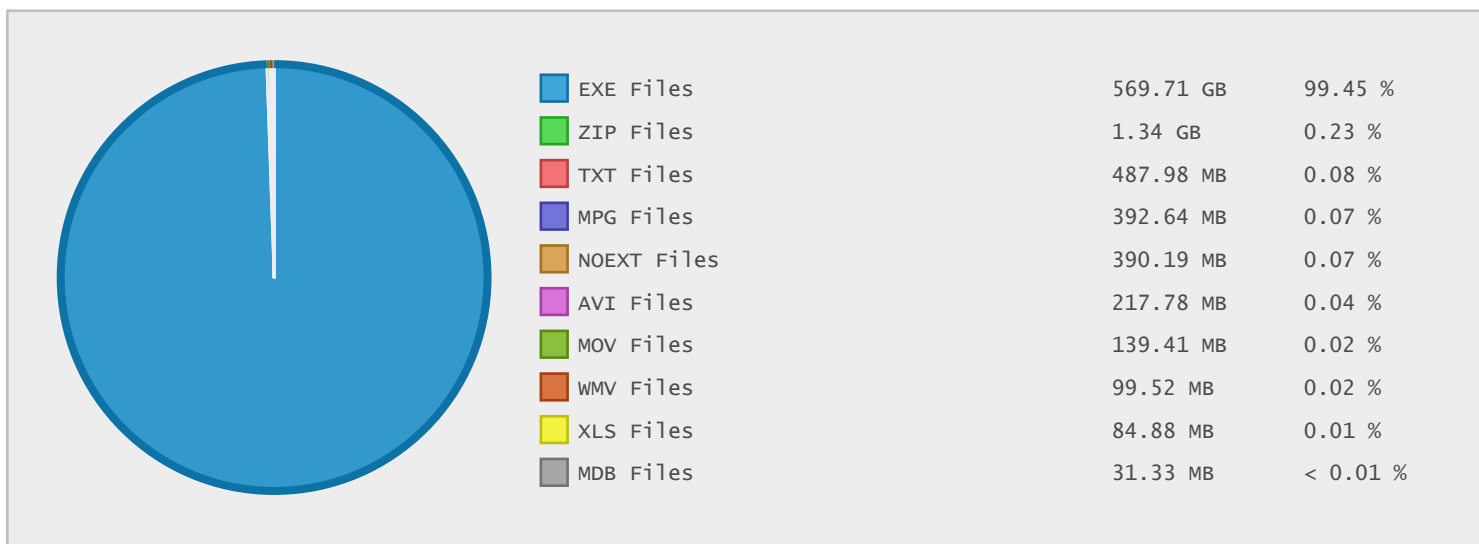

Top 10 File Categories Sorted By Disk Space

Last 12 Months Modified Disk Space History

Last 10 Years Modified Disk Space History

Total:	566.98 GB
Average:	56.70 GB
Maximum:	158.70 GB
Minimum:	4.55 GB
From:	2006
To:	2015

Last 10 Years Modified File Count History

Total:	26513 Files
Average:	2651 Files
Maximum:	8498 Files
Minimum:	547 Files
From:	2006
To:	2015

Top 10 File Extensions Sorted By Disk Space

Top 10 File Extensions Sorted By Number of Files