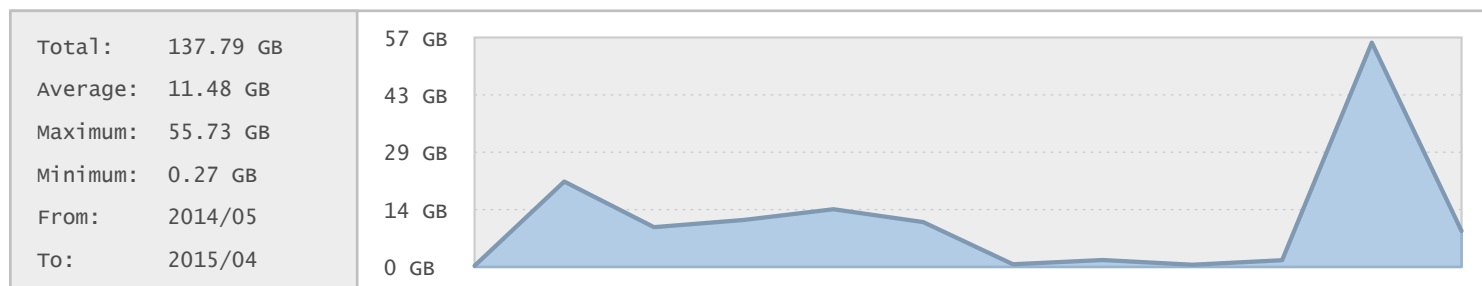

Data I/O Semiconductor Devices - FTP Site Statistics

Property	Value
FTP Server	ftp.dataio.com
Description	Data I/O Semiconductor Devices
Country	United States
Scan Date	29/Apr/2015
Total Dirs	97
Total Files	28,066
Total Data	572.97 GB

Top 10 File Categories Sorted By Disk Space

Last 12 Months Modified Disk Space History

Last 10 Years Modified Disk Space History

Total:	566.98 GB
Average:	56.70 GB
Maximum:	158.70 GB
Minimum:	4.55 GB
From:	2006
To:	2015

Last 10 Years Modified File Count History

Total:	26513 Files
Average:	2651 Files
Maximum:	8498 Files
Minimum:	547 Files
From:	2006
To:	2015

Top 10 File Extensions Sorted By Disk Space

Top 10 File Extensions Sorted By Number of Files