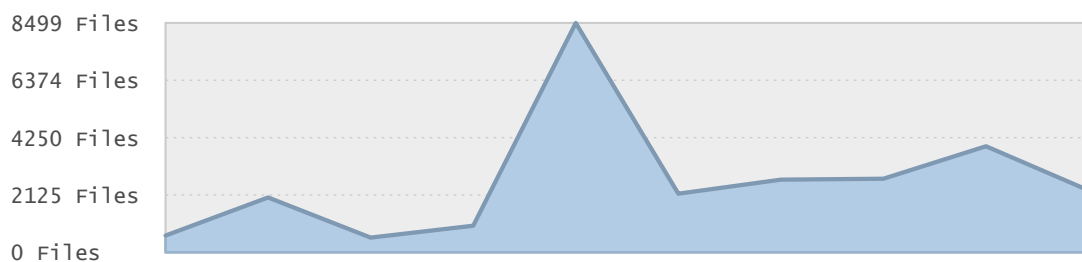

Top 10 File Categories Sorted By Disk Space

Last 12 Months Modified Disk Space History

Last 10 Years Modified Disk Space History

Total:	566.98 GB
Average:	56.70 GB
Maximum:	158.70 GB
Minimum:	4.55 GB
From:	2006
To:	2015

Last 10 Years Modified File Count History

Total:	26513 Files
Average:	2651 Files
Maximum:	8498 Files
Minimum:	547 Files
From:	2006
To:	2015

Top 10 File Extensions Sorted By Disk Space

Top 10 File Extensions Sorted By Number of Files