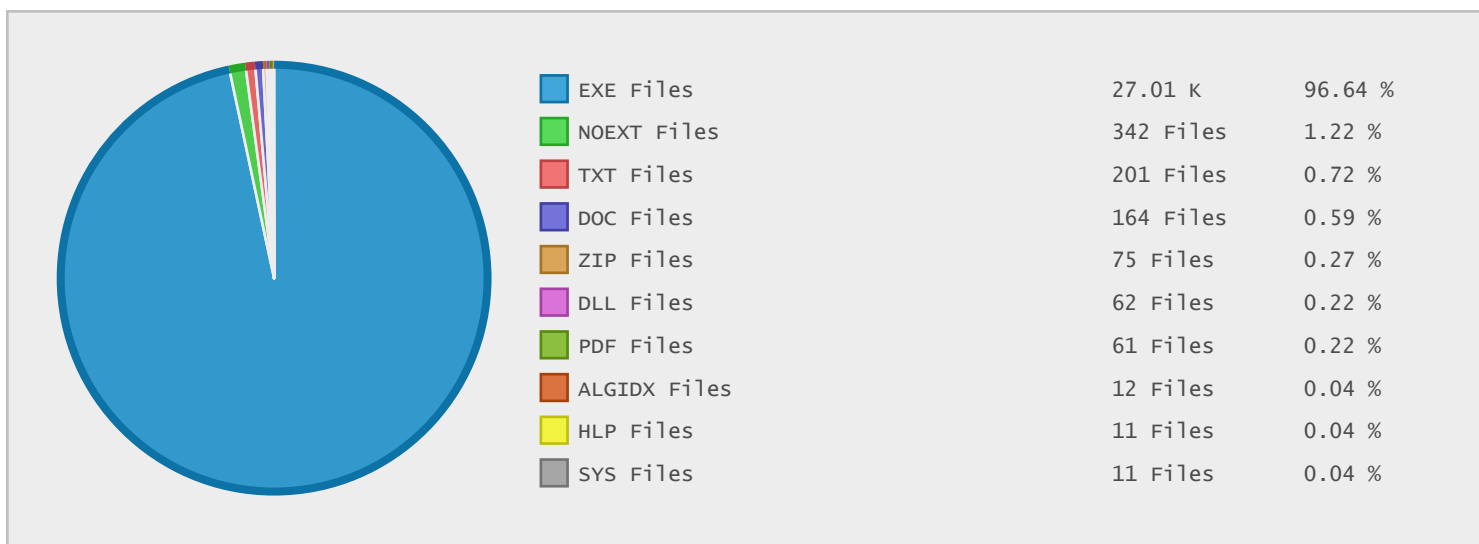

Top 10 File Categories Sorted By Disk Space

Last 12 Months Modified Disk Space History

Last 10 Years Modified Disk Space History

Total:	566.98 GB
Average:	56.70 GB
Maximum:	158.70 GB
Minimum:	4.55 GB
From:	2006
To:	2015

Last 10 Years Modified File Count History

Total:	26513 Files
Average:	2651 Files
Maximum:	8498 Files
Minimum:	547 Files
From:	2006
To:	2015

Top 10 File Extensions Sorted By Disk Space

Top 10 File Extensions Sorted By Number of Files