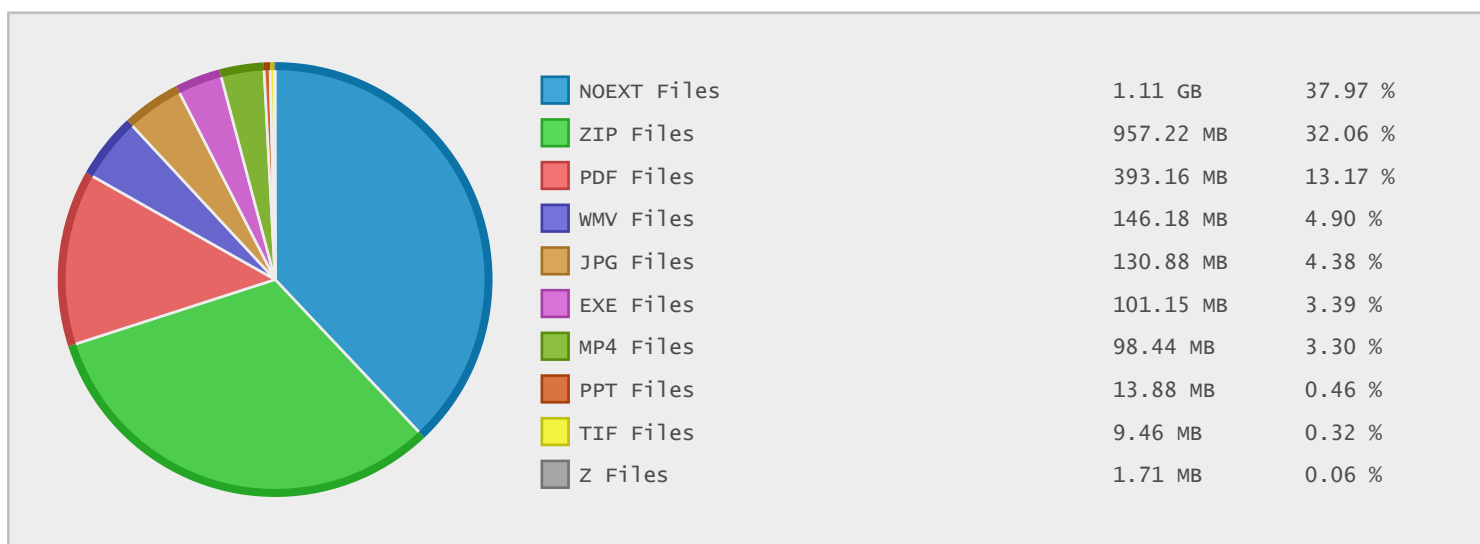

Top 10 File Categories Sorted By Disk Space

Last 12 Months Modified Disk Space History

Last 10 Years Modified Disk Space History

Last 10 Years Modified File Count History

Top 10 File Extensions Sorted By Disk Space

Top 10 File Extensions Sorted By Number of Files

Top 10 File Categories Sorted by Disk Space

Category	Files	Data	Data (%)
Miscellaneous Files	287	1.11 GB	37.94 %
Archive Files	176	958.93 MB	32.10 %
Document Files	277	407.04 MB	13.62 %
Music Files	2	146.18 MB	4.89 %
Image Files	165	140.34 MB	4.70 %
Program Files	8	101.16 MB	3.39 %
Video Files	2	98.44 MB	3.30 %
Data Files	7	1.45 MB	0.05 %
Backup Files	1	290.35 KB	< 0.01 %
Development Files	1	122.17 KB	< 0.01 %