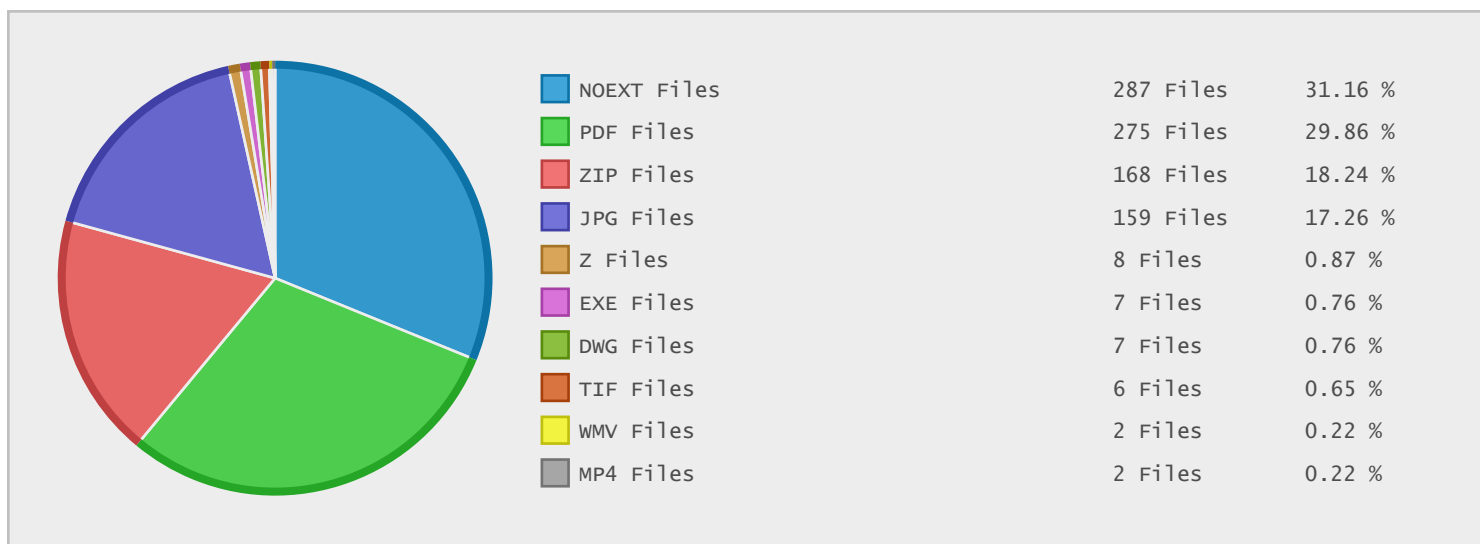

Top 10 File Categories Sorted By Disk Space

Last 12 Months Modified Disk Space History

Last 10 Years Modified Disk Space History

Last 10 Years Modified File Count History

Top 10 File Extensions Sorted By Disk Space

Top 10 File Extensions Sorted By Number of Files

Top 10 File Categories Sorted by Disk Space

Category	Files	Data	Data (%)
Miscellaneous Files	287	1.11 GB	37.94 %
Archive Files	176	958.93 MB	32.10 %
Document Files	277	407.04 MB	13.62 %
Music Files	2	146.18 MB	4.89 %
Image Files	165	140.34 MB	4.70 %
Program Files	8	101.16 MB	3.39 %
Video Files	2	98.44 MB	3.30 %
Data Files	7	1.45 MB	0.05 %
Backup Files	1	290.35 KB	< 0.01 %
Development Files	1	122.17 KB	< 0.01 %