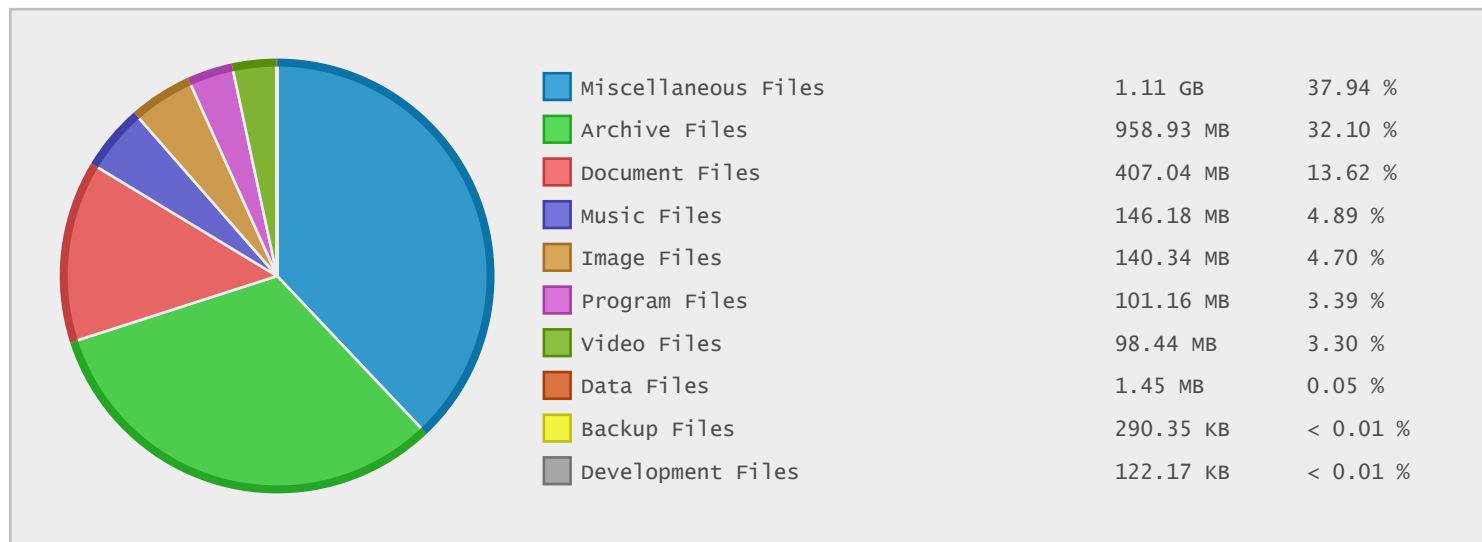

DBX Professional Audio - FTP Site Statistics

Property	Value
FTP Server	ftp.dbxpro.com
Description	DBX Professional Audio
Country	United States
Scan Date	04/Jan/2015
Total Dirs	146
Total Files	927
Total Data	2.92 GB

Top 20 Directories Sorted by Disk Space

Name	Dirs	Files	Data	Data (%)
/	146	927	2.92 GB	100.00 %
/pub	144	927	2.92 GB	100.00 %
/pub/Product Photos	72	349	1.12 GB	38.50 %
/pub/software	8	49	761.35 MB	25.49 %
/pub/PDFs	18	435	738.89 MB	24.73 %
/pub/software/ZonePro	1	15	637.57 MB	21.34 %
/pub/PDFs/Manuals	4	174	472.79 MB	15.83 %
/pub/Product Photos/DriveRack	14	95	274.66 MB	9.19 %
/pub/Product Photos/EQs	11	65	261.05 MB	8.74 %
/pub/Videos	0	5	251.82 MB	8.43 %
/pub/PDFs/Manuals/English	0	91	241.55 MB	8.09 %
/pub/PDFs/discontinued	5	131	156.75 MB	5.25 %
/pub/Product Photos/Zone Pro	0	33	132.12 MB	4.42 %
/pub/Product Photos/Digital	7	33	122.87 MB	4.11 %
/pub/PDFs/discontinued/manuals	0	58	98.31 MB	3.29 %
/pub/software/OEM Lock	0	3	90.17 MB	3.02 %
/pub/PDFs/Manuals/French	0	29	89.19 MB	2.99 %
/pub/PDFs/Manuals/Spanish	0	30	80.02 MB	2.68 %
/pub/software/ZonePro/Designer_3.1	0	2	68.17 MB	2.28 %
/pub/Product Photos/SC32	0	6	67.64 MB	2.26 %

Top 10 File Categories Sorted By Disk Space