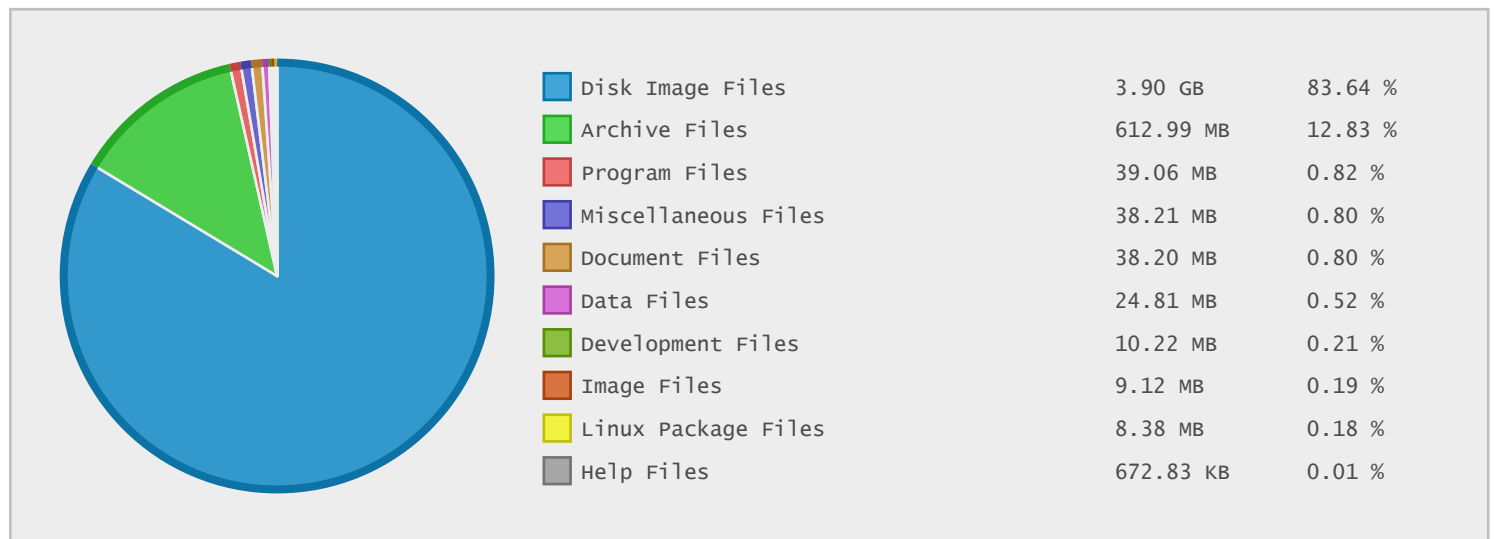

University of Padova - FTP Site Statistics

Property	Value
FTP Server	ftp.dei.unipd.it
Description	University of Padova
Country	Italy
Scan Date	01/Apr/2015
Total Dirs	1,129
Total Files	2,640
Total Data	4.67 GB

Top 20 Directories Sorted by Disk Space

Name	Dirs	Files	Data	Data (%)
/	1129	2640	4.67 GB	100.00 %
/pub	1126	2640	4.67 GB	100.00 %
/pub/DEI	224	1073	3.38 GB	72.48 %
/pub/DEI/corsi	211	1035	3.38 GB	72.44 %
/pub/DEI/corsi/rdc	0	1	2.77 GB	59.31 %
/pub/desert	0	1	1.13 GB	24.31 %
/pub/DEI/corsi/ae1	121	297	530.88 MB	11.11 %
/pub/DEI/corsi/ae1/XSCALE-PXA255	93	127	287.72 MB	6.02 %
/pub/DEI/corsi/ae1/SAMSUNG-s3C2440	26	170	243.16 MB	5.09 %
/pub/DEI/corsi/ae1/XSCALE-PXA255/linux	0	5	187.32 MB	3.92 %
/pub/mirror	894	1566	153.47 MB	3.21 %
/pub/mirror/CPAN	893	1566	153.47 MB	3.21 %
/pub/mirror/CPAN/ports	30	132	87.07 MB	1.82 %
/pub/DEI/corsi/ae1/XSCALE-PXA255/windows	0	3	67.40 MB	1.41 %
/pub/DEI/corsi/fi2	14	133	34.68 MB	0.73 %
/pub/DEI/corsi/fi2/java	3	21	34.40 MB	0.72 %
/pub/mirror/CPAN/src	11	530	33.33 MB	0.70 %
/pub/mirror/CPAN/src/misc	2	48	32.47 MB	0.68 %
/pub/DEI/corsi/ae1/XSCALE-PXA255/cygwin	88	89	31.36 MB	0.66 %
/pub/DEI/corsi/ae1/XSCALE-PXA255/cygwi...	87	86	30.93 MB	0.65 %

Top 10 File Categories Sorted By Disk Space