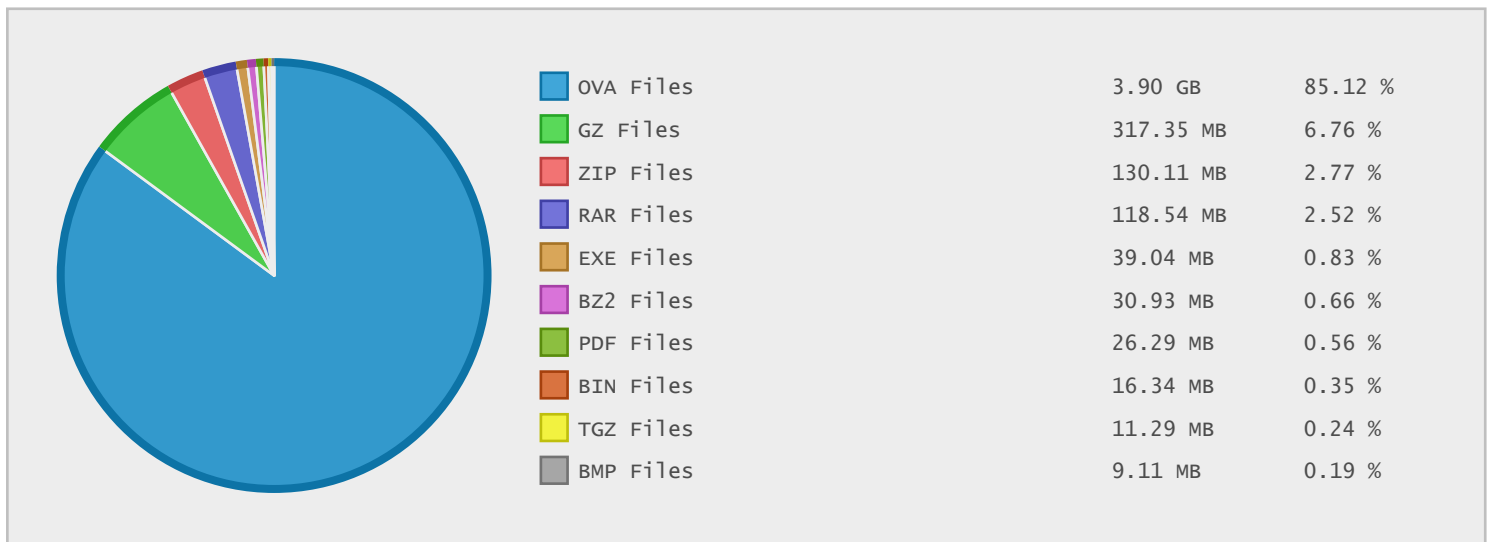

Top 10 File Categories Sorted By Disk Space

Last 12 Months Modified Disk Space History

Last 10 Years Modified Disk Space History

Last 10 Years Modified File Count History

Top 10 File Extensions Sorted By Disk Space