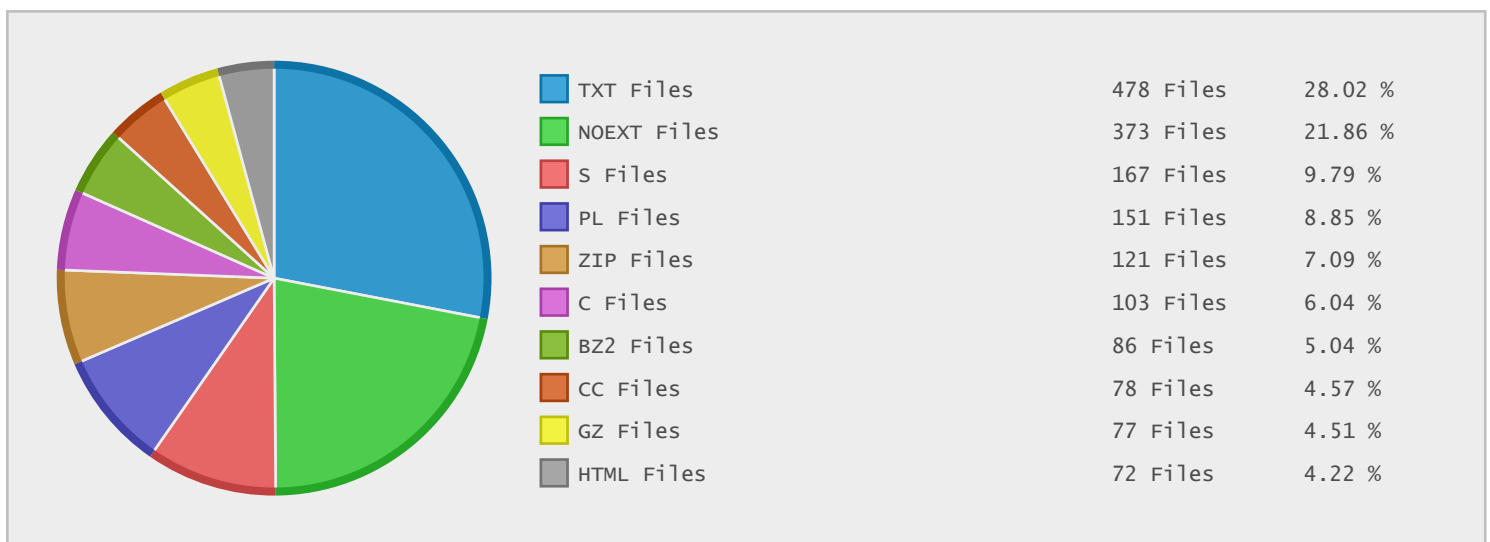

Top 10 File Categories Sorted By Disk Space

Last 12 Months Modified Disk Space History

Last 10 Years Modified Disk Space History

Last 10 Years Modified File Count History

Top 10 File Extensions Sorted By Disk Space

Top 10 File Extensions Sorted By Number of Files

Top 10 File Categories Sorted by Disk Space

Category	Files	Data	Data (%)
Disk Image Files	2	3.90 GB	83.63 %
Archive Files	347	612.99 MB	12.82 %
Program Files	35	39.06 MB	0.82 %
Miscellaneous Files	609	38.21 MB	0.80 %
Document Files	597	38.20 MB	0.80 %
Data Files	198	24.81 MB	0.52 %
Development Files	537	10.22 MB	0.21 %
Image Files	7	9.12 MB	0.19 %
Linux Package Files	1	8.38 MB	0.18 %
Help Files	67	672.83 KB	0.01 %