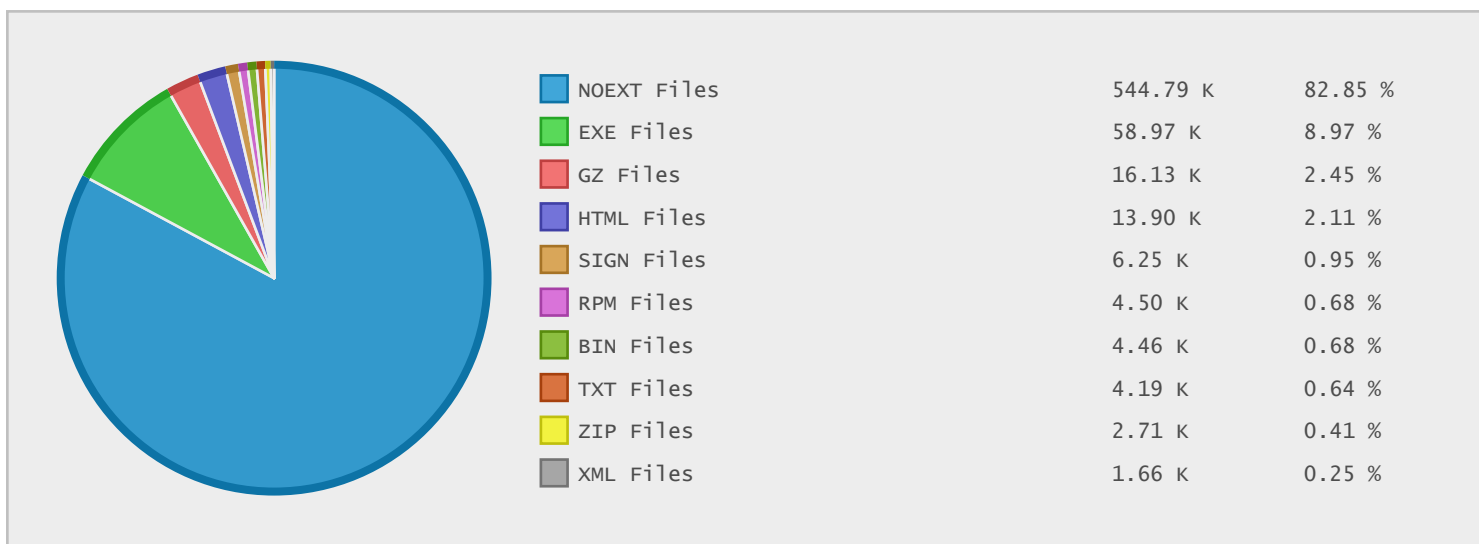

Top 10 File Categories Sorted By Disk Space

Last 12 Months Modified Disk Space History

Last 10 Years Modified Disk Space History

Total:	32293.77 GB
Average:	3229.38 GB
Maximum:	9488.77 GB
Minimum:	259.69 GB
From:	2005
To:	2014

Last 10 Years Modified File Count History

Total:	580431 Files
Average:	58043 Files
Maximum:	128311 Files
Minimum:	12117 Files
From:	2005
To:	2014

Top 10 File Extensions Sorted By Disk Space

Top 10 File Extensions Sorted By Number of Files