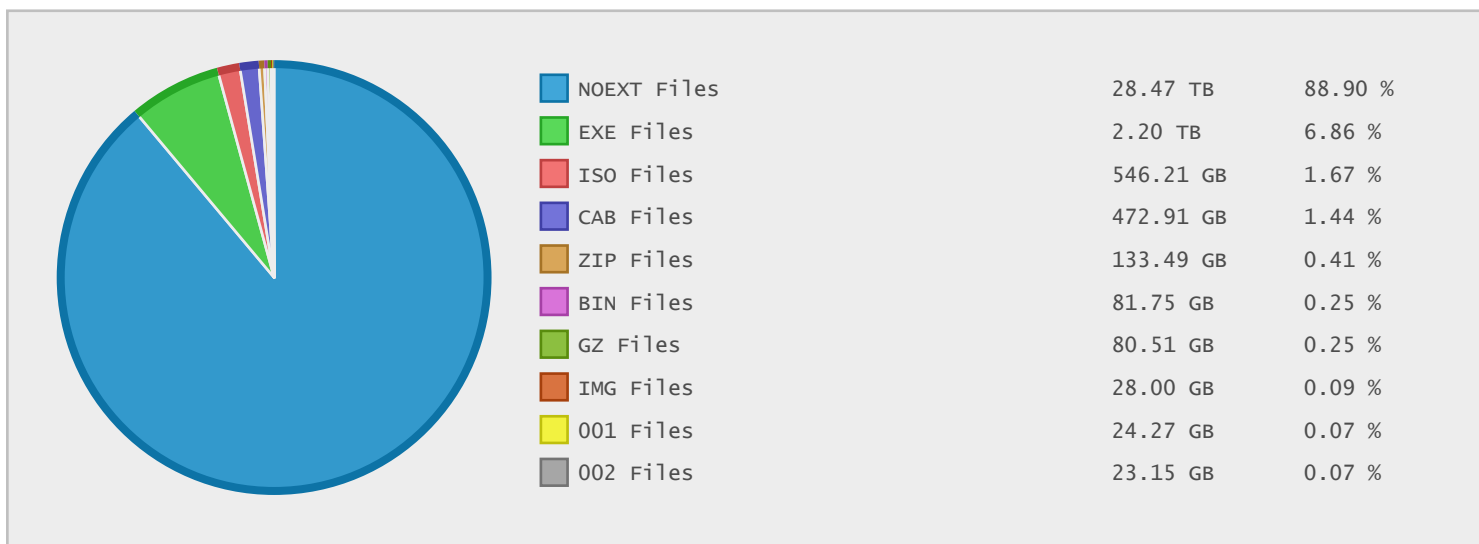

Top 10 File Categories Sorted By Disk Space

Last 12 Months Modified Disk Space History

Last 10 Years Modified Disk Space History

Total:	32293.77 GB
Average:	3229.38 GB
Maximum:	9488.77 GB
Minimum:	259.69 GB
From:	2005
To:	2014

Last 10 Years Modified File Count History

Total:	580431 Files
Average:	58043 Files
Maximum:	128311 Files
Minimum:	12117 Files
From:	2005
To:	2014

Top 10 File Extensions Sorted By Disk Space

Top 10 File Extensions Sorted By Number of Files