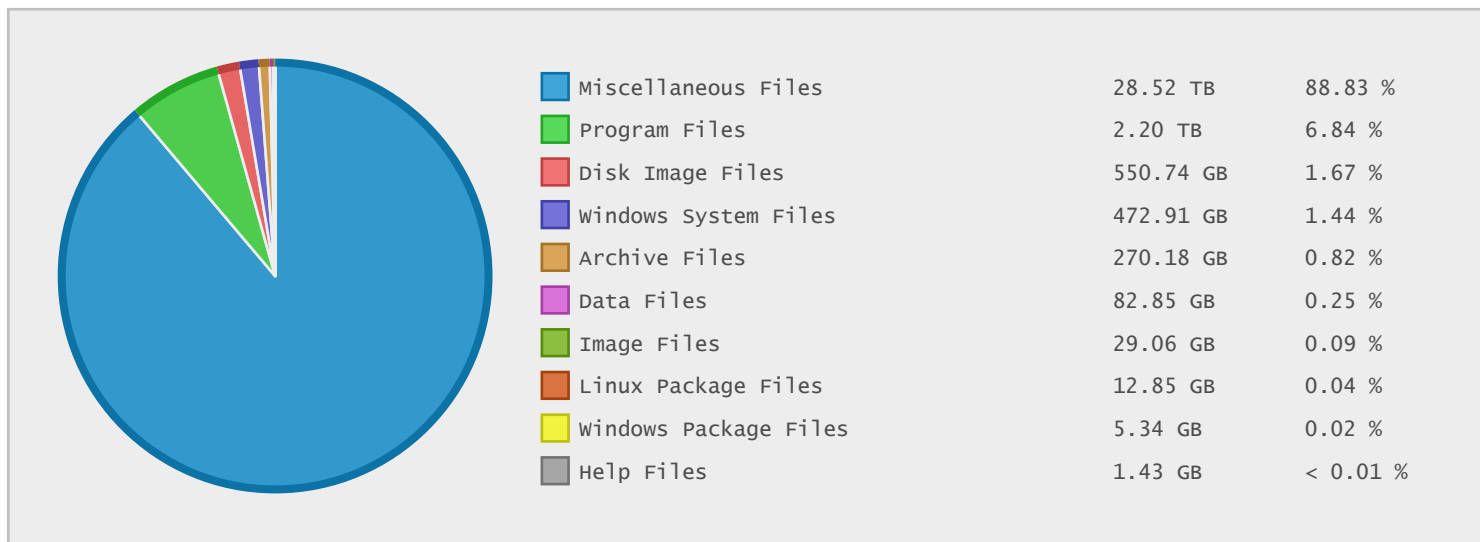

Dell FTP Archive - FTP Site Statistics

Property	Value
FTP Server	ftp.dell.com
Description	Dell FTP Archive
Country	United States
Scan Date	27/Apr/2014
Total Dirs	357,764
Total Files	664,420
Total Data	32.12 TB

Top 10 File Categories Sorted By Disk Space

Last 12 Months Modified Disk Space History

Last 10 Years Modified Disk Space History

Total:	32293.77 GB
Average:	3229.38 GB
Maximum:	9488.77 GB
Minimum:	259.69 GB
From:	2005
To:	2014

Last 10 Years Modified File Count History

Total:	580431 Files
Average:	58043 Files
Maximum:	128311 Files
Minimum:	12117 Files
From:	2005
To:	2014

Top 10 File Extensions Sorted By Disk Space

Top 10 File Extensions Sorted By Number of Files