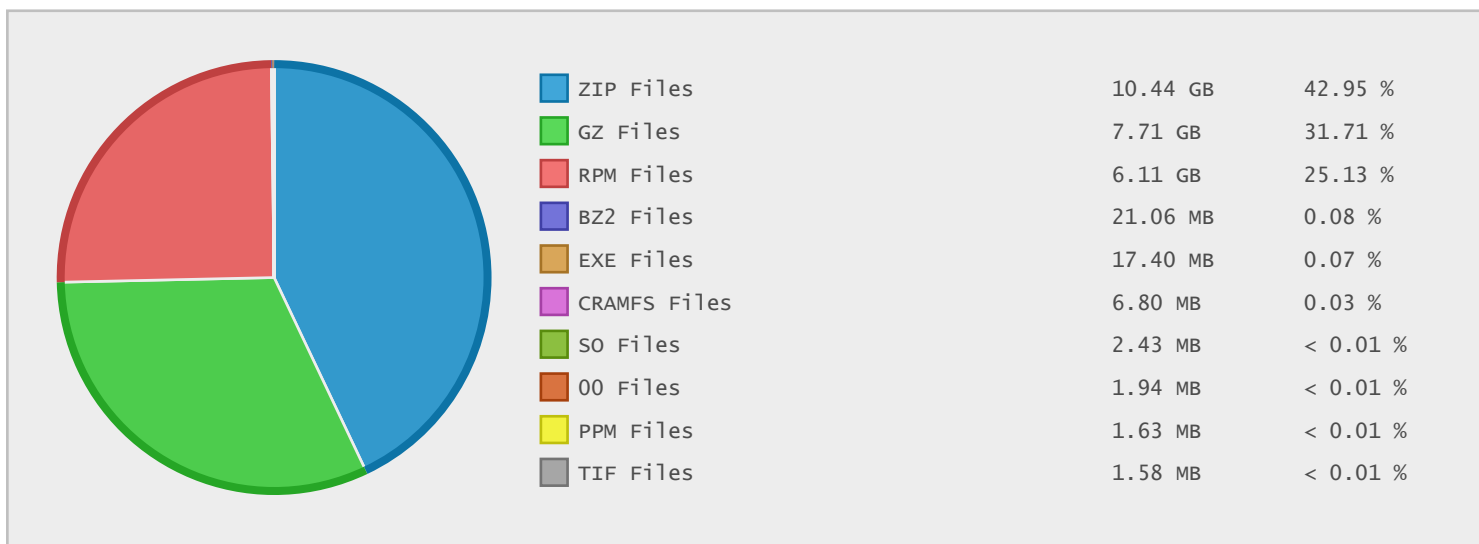

Top 10 File Categories Sorted By Disk Space

Last 12 Months Modified Disk Space History

Last 10 Years Modified Disk Space History

Total:	22.13 GB
Average:	2.21 GB
Maximum:	5.62 GB
Minimum:	0.27 GB
From:	2006
To:	2015

Last 10 Years Modified File Count History

Total:	3886 Files
Average:	389 Files
Maximum:	946 Files
Minimum:	106 Files
From:	2006
To:	2015

Top 10 File Extensions Sorted By Disk Space

Top 10 File Extensions Sorted By Number of Files