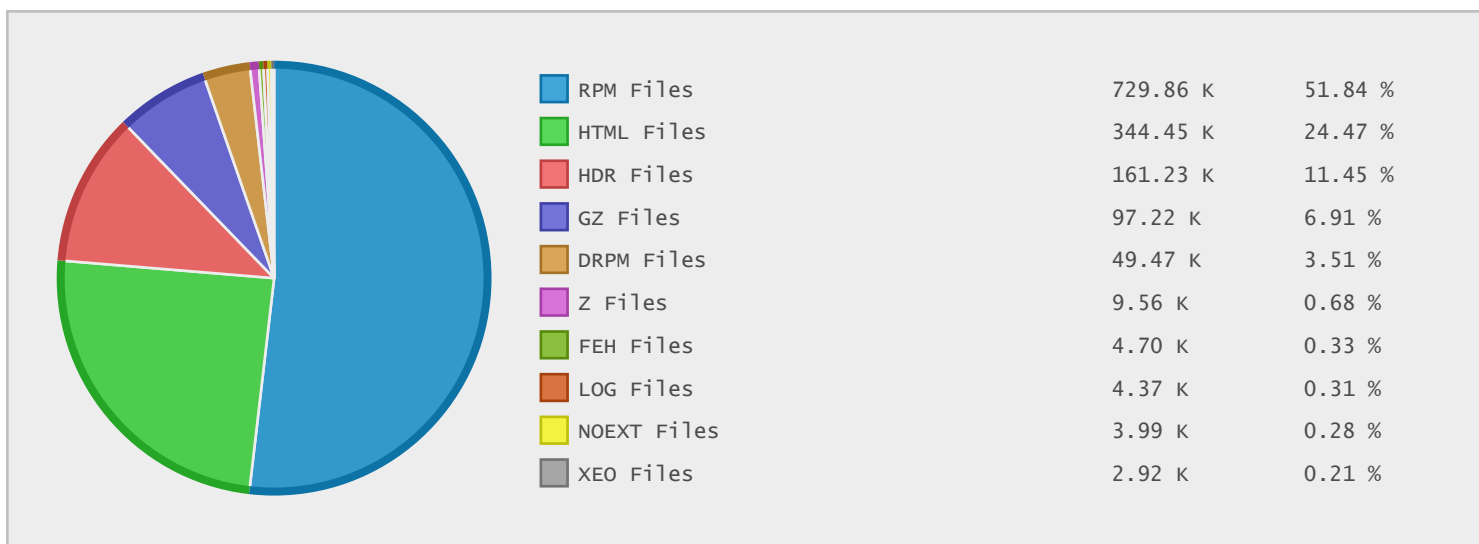

Top 10 File Extensions Sorted By Number of Files