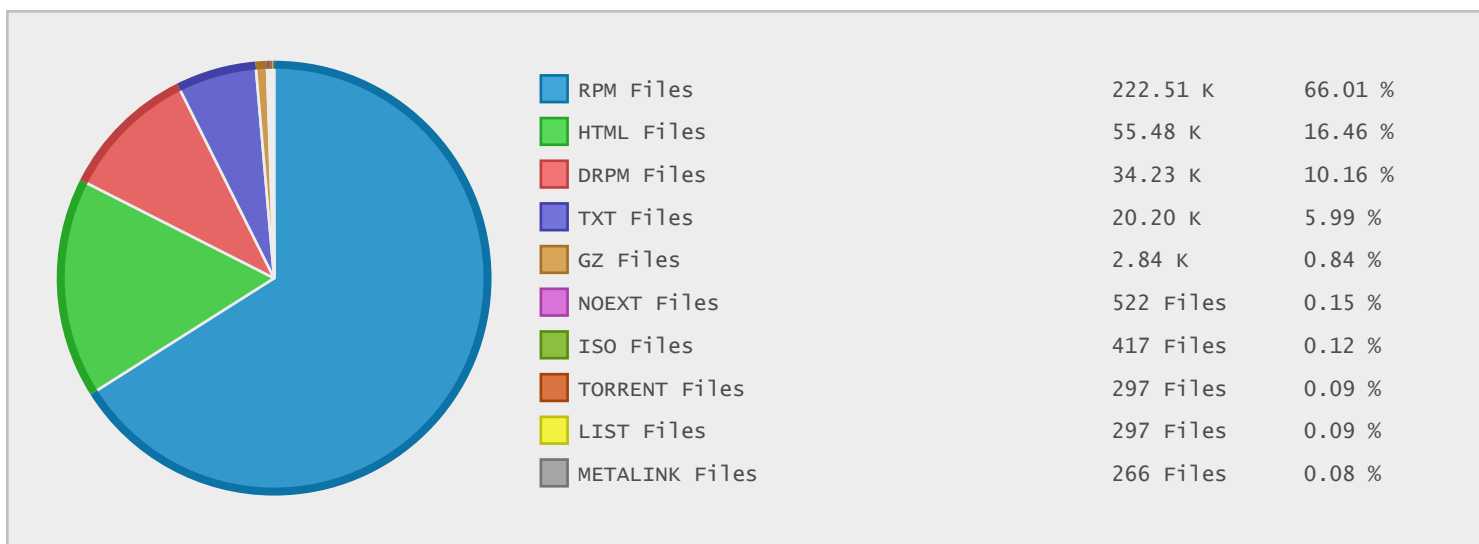

Top 10 File Categories Sorted By Disk Space

Last 12 Months Modified Disk Space History

Last 10 Years Modified Disk Space History

Total:	718.62 GB
Average:	71.86 GB
Maximum:	379.49 GB
Minimum:	0.00 GB
From:	2006
To:	2015

Last 10 Years Modified File Count History

Total:	327144 Files
Average:	32714 Files
Maximum:	189264 Files
Minimum:	0 Files
From:	2006
To:	2015

Top 10 File Extensions Sorted By Disk Space

Top 10 File Extensions Sorted By Number of Files