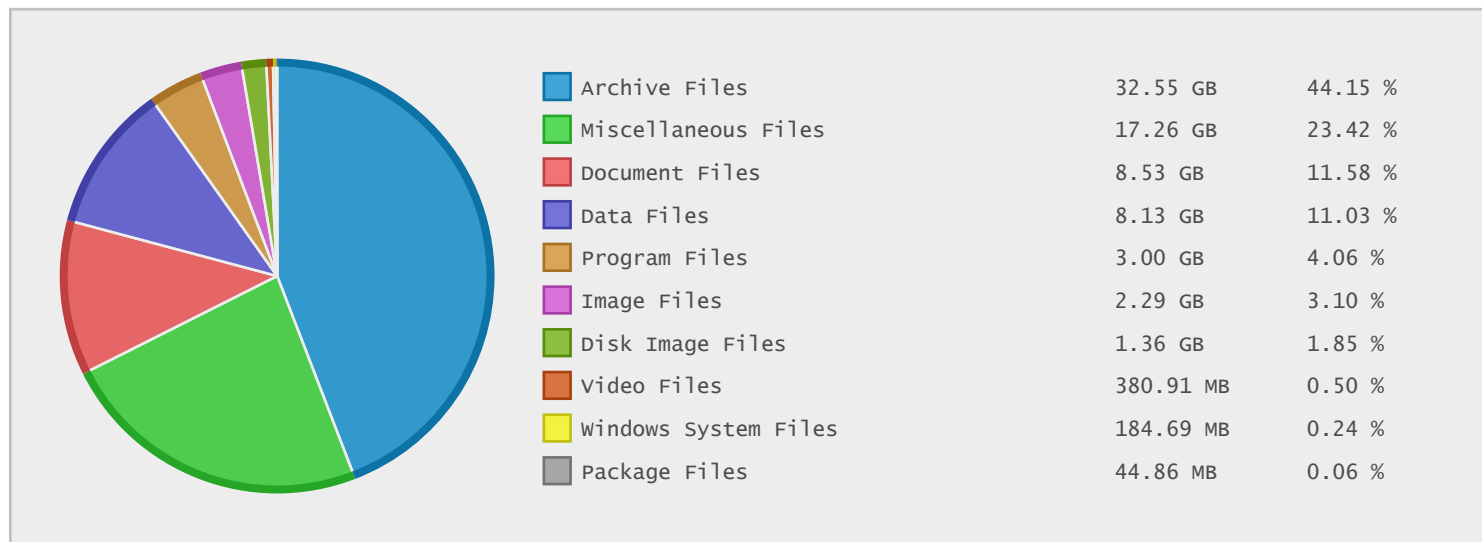

D-Link Software Archive - FTP Site Statistics

Property	Value
FTP Server	ftp.dlink.ru
Description	D-Link Software Archive
Country	Russia
Scan Date	20/Oct/2015
Total Dirs	15,773
Total Files	19,900
Total Data	73.76 GB

Top 20 Directories Sorted by Disk Space

Name	Dirs	Files	Data	Data (%)
/	15773	19900	73.76 GB	100.00 %
/pub	15772	19897	73.76 GB	> 99.99 %
/pub/Switch	4168	4225	14.80 GB	20.07 %
/pub/Multimedia	960	1747	11.90 GB	16.14 %
/pub/wireless	2309	2787	8.92 GB	12.09 %
/pub/ADSL	1259	974	8.28 GB	11.22 %
/pub/Router	1328	1868	7.99 GB	10.83 %
/pub/NAS	544	3361	6.63 GB	8.99 %
/pub/ADSL/GPL_source_code	31	39	4.48 GB	6.07 %
/pub/Multimedia/Sources	0	4	2.96 GB	4.01 %
/pub/usb	631	431	2.33 GB	3.15 %
/pub/VoIP	642	653	1.89 GB	2.57 %
/pub/Software	28	44	1.85 GB	2.51 %
/pub/Adapter	605	457	1.68 GB	2.28 %
/pub/usb/DWM-157	6	20	1.64 GB	2.22 %
/pub/Multimedia/DCS-2103	5	12	1.62 GB	2.20 %
/pub/Multimedia/DCS-2103/GPL	0	1	1.57 GB	2.13 %
/pub/IPDSLAM	367	454	1.57 GB	2.13 %
/pub/Software/DCC	3	10	1.56 GB	2.11 %
/pub/Firewall	370	516	1.37 GB	1.86 %

Top 10 File Categories Sorted By Disk Space

Last 12 Months Modified Disk Space History

Last 10 Years Modified Disk Space History

Total:	68.18 GB
Average:	6.82 GB
Maximum:	15.04 GB
Minimum:	1.16 GB
From:	2006
To:	2015

Last 10 Years Modified File Count History

Total:	14802 Files
Average:	1480 Files
Maximum:	3676 Files
Minimum:	620 Files
From:	2006
To:	2015

Top 10 File Extensions Sorted By Disk Space

Top 10 File Extensions Sorted By Number of Files