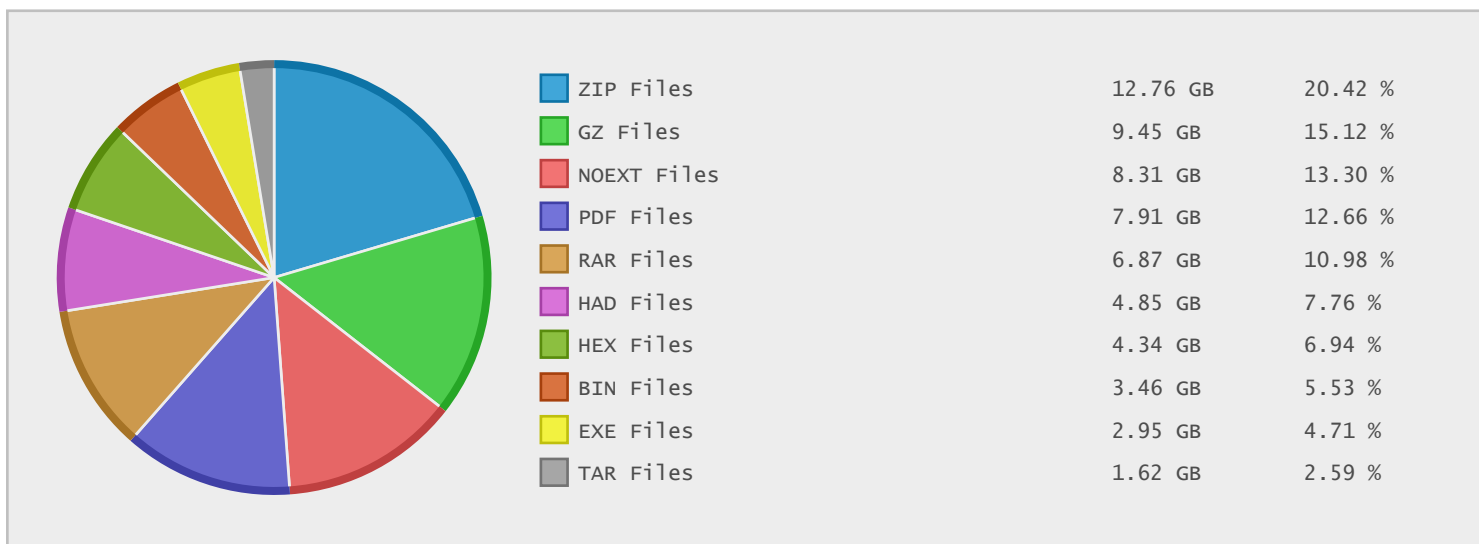

Top 10 File Categories Sorted By Disk Space

Last 12 Months Modified Disk Space History

Last 10 Years Modified Disk Space History

Total:	68.18 GB
Average:	6.82 GB
Maximum:	15.04 GB
Minimum:	1.16 GB
From:	2006
To:	2015

Last 10 Years Modified File Count History

Total:	14802 Files
Average:	1480 Files
Maximum:	3676 Files
Minimum:	620 Files
From:	2006
To:	2015

Top 10 File Extensions Sorted By Disk Space

Top 10 File Extensions Sorted By Number of Files