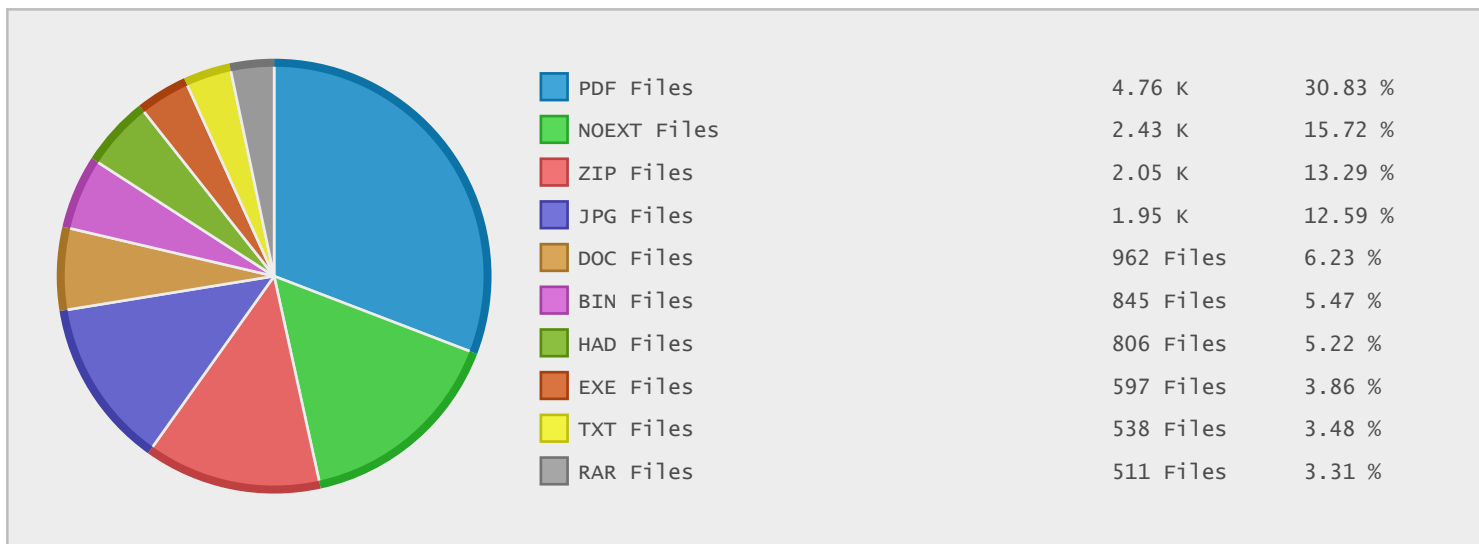

Top 10 File Categories Sorted By Disk Space

Last 12 Months Modified Disk Space History

Last 10 Years Modified Disk Space History

Total:	68.18 GB
Average:	6.82 GB
Maximum:	15.04 GB
Minimum:	1.16 GB
From:	2006
To:	2015

Last 10 Years Modified File Count History

Total:	14802 Files
Average:	1480 Files
Maximum:	3676 Files
Minimum:	620 Files
From:	2006
To:	2015

Top 10 File Extensions Sorted By Disk Space

Top 10 File Extensions Sorted By Number of Files