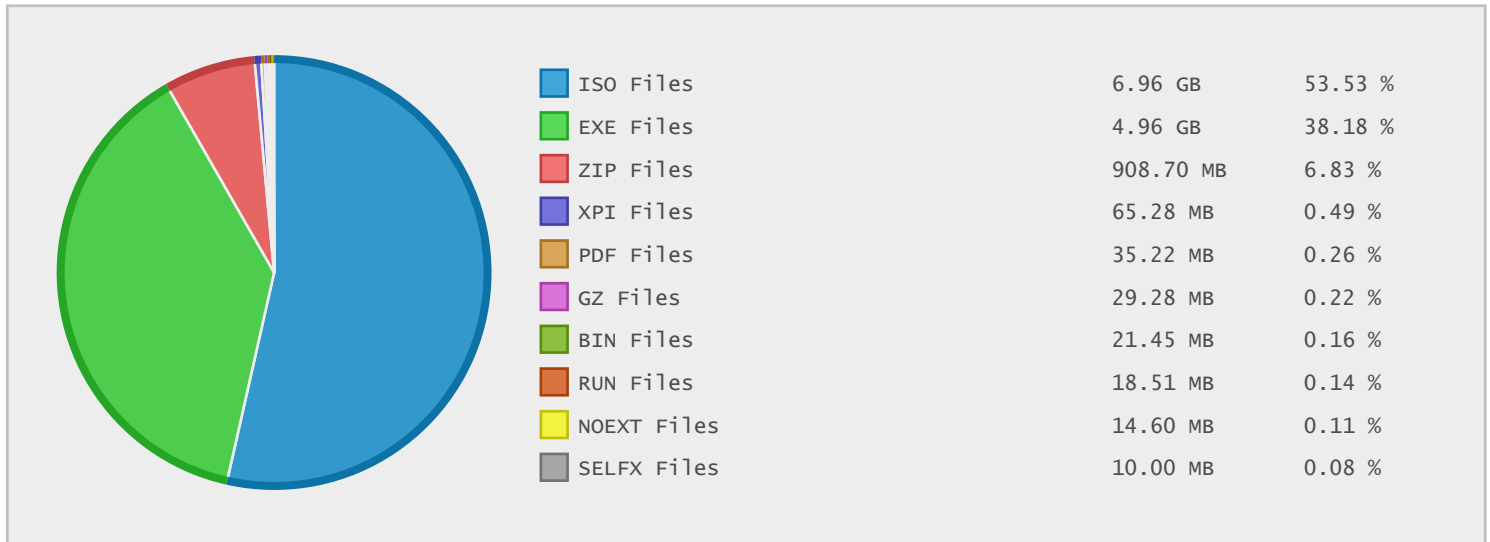

Top 10 File Categories Sorted By Disk Space

Last 12 Months Modified Disk Space History

Last 10 Years Modified Disk Space History

Last 10 Years Modified File Count History

Top 10 File Extensions Sorted By Disk Space

Top 10 File Extensions Sorted By Number of Files

Top 10 File Categories Sorted by Disk Space

Category	Files	Data	Data (%)
Disk Image Files	14	6.96 GB	53.37 %
Program Files	345	4.98 GB	38.20 %
Archive Files	271	953.25 MB	7.14 %
Data Files	88	91.56 MB	0.69 %
Document Files	136	40.46 MB	0.30 %
Miscellaneous Files	73	24.76 MB	0.19 %
Backup Files	9	5.63 MB	0.04 %
Image Files	3	2.82 MB	0.02 %
windows Package Files	5	2.36 MB	0.02 %
windows System Files	68	1.99 MB	0.01 %