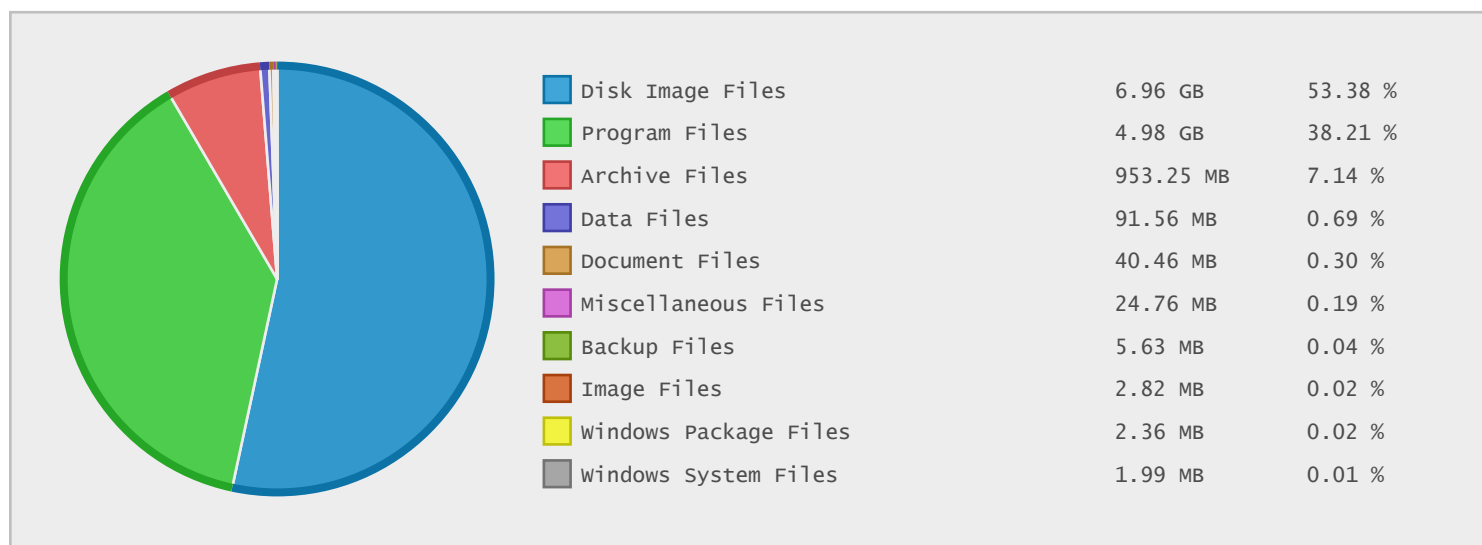

University Of Hong Kong - FTP Site Statistics

Property	Value
FTP Server	ftp.eee.hku.hk
Description	University Of Hong Kong
Country	Hong Kong
Scan Date	14/Apr/2015
Total Dirs	198
Total Files	1,346
Total Data	13.04 GB

Top 20 Directories Sorted by Disk Space

Name	Dirs	Files	Data	Data (%)
/	198	1346	13.04 GB	100.00 %
/pub	187	1343	13.04 GB	> 99.99 %
/pub/linux	22	59	6.50 GB	49.85 %
/pub/linux/redhat	8	25	6.50 GB	49.84 %
/pub/linux/redhat/iso	2	16	6.47 GB	49.60 %
/pub/antivirus	13	37	4.46 GB	34.18 %
/pub/antivirus/avp	1	23	4.45 GB	34.11 %
/pub/antivirus/avp/update	0	23	4.45 GB	34.11 %
/pub/linux/redhat/iso/redhat9	0	7	3.37 GB	25.82 %
/pub/linux/redhat/iso/redhat8	0	9	3.10 GB	23.78 %
/pub/drivers	101	624	1.79 GB	13.75 %
/pub/drivers/hp	7	74	605.92 MB	4.54 %
/pub/drivers/hp/laserjet	0	51	278.60 MB	2.09 %
/pub/drivers/ati	0	11	267.65 MB	2.01 %
/pub/drivers/intel	1	33	165.03 MB	1.24 %
/pub/drivers/hp/scanners	0	3	160.41 MB	1.20 %
/pub/www	16	62	158.94 MB	1.19 %
/pub/www/netscape	13	60	158.94 MB	1.19 %
/pub/drivers/orinoco	0	26	138.27 MB	1.04 %
/pub/www/netscape/7.2	8	55	118.89 MB	0.89 %

Top 10 File Categories Sorted By Disk Space