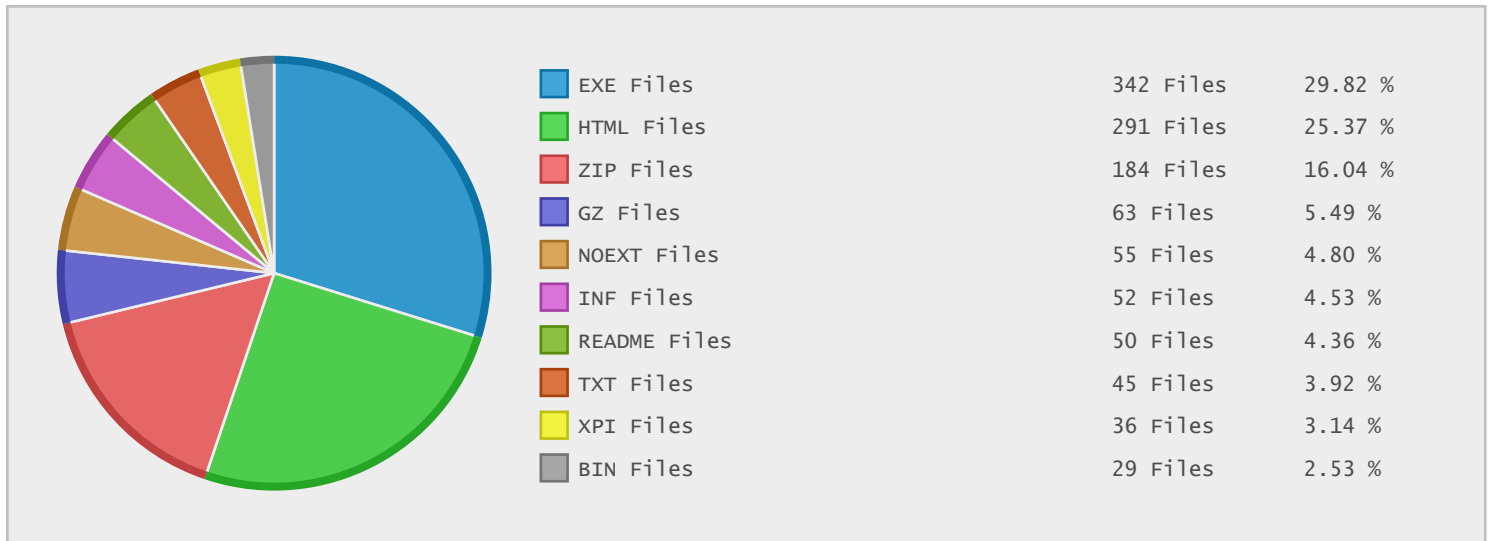

Top 10 File Categories Sorted By Disk Space

Last 12 Months Modified Disk Space History

Last 10 Years Modified Disk Space History

Last 10 Years Modified File Count History

Top 10 File Extensions Sorted By Disk Space

Top 10 File Extensions Sorted By Number of Files

Top 10 File Categories Sorted by Disk Space

Category	Files	Data	Data (%)
Disk Image Files	14	6.96 GB	53.37 %
Program Files	345	4.98 GB	38.20 %
Archive Files	271	953.25 MB	7.14 %
Data Files	88	91.56 MB	0.69 %
Document Files	136	40.46 MB	0.30 %
Miscellaneous Files	73	24.76 MB	0.19 %
Backup Files	9	5.63 MB	0.04 %
Image Files	3	2.82 MB	0.02 %
windows Package Files	5	2.36 MB	0.02 %
windows System Files	68	1.99 MB	0.01 %