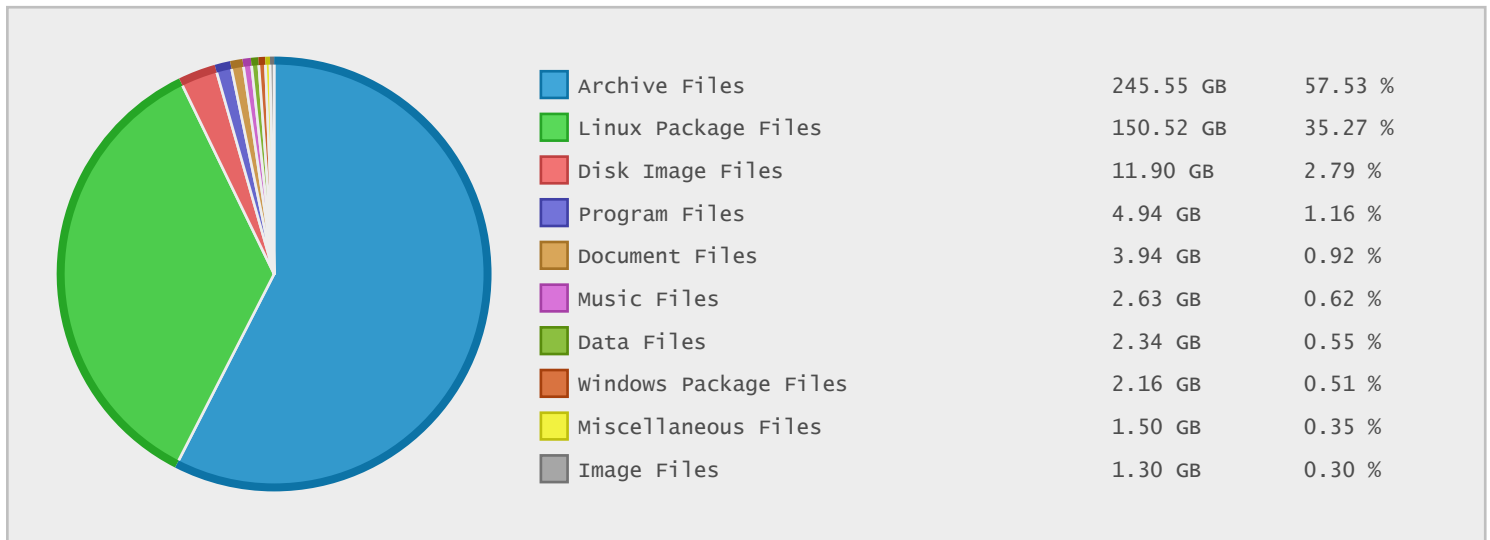

Information Technology Foundation - FTP Site Statistics

Property	Value
FTP Server	ftp.eenet.ee
Description	Information Technology Foundation
Country	Estonia
Scan Date	11/Oct/2015
Total Dirs	46,156
Total Files	861,519
Total Data	429.02 GB

Top 20 Directories Sorted by Disk Space

Name	Dirs	Files	Data	Data (%)
/	46156	861519	429.02 GB	100.00 %
/pub	40751	770363	420.90 GB	98.11 %
/pub/cran	17902	332122	132.52 GB	30.89 %
/pub/mariadb	3082	17532	113.81 GB	26.53 %
/pub/postgresql	8279	66979	97.68 GB	22.77 %
/pub/cran/bin	290	202641	97.38 GB	22.70 %
/pub/postgresql/repos	2321	52791	58.85 GB	13.72 %
/pub/archlinux	84	26685	53.06 GB	12.37 %
/pub/postgresql/repos/yum	1031	37656	51.96 GB	12.11 %
/pub/cran/bin/macosx	128	76232	51.22 GB	11.94 %
/pub/archlinux/pool	2	26408	42.12 GB	9.82 %
/pub/cran/bin/windows	142	120905	37.52 GB	8.75 %
/pub/cran/bin/windows/contrib	70	120140	34.28 GB	7.99 %
/pub/cran/src	7063	54034	32.63 GB	7.61 %
/pub/cran/src/contrib	7052	53888	31.34 GB	7.31 %
/pub/archlinux/pool/community	0	14268	30.43 GB	7.09 %
/pub/cran/src/contrib/Archive	6847	45331	27.59 GB	6.43 %
/pub/postgresql/repos/yum/srpms	483	12241	27.09 GB	6.31 %
/pub/postgresql/binary	2670	7294	22.31 GB	5.20 %
/pub/cpan	10844	322654	19.08 GB	4.45 %

Top 10 File Categories Sorted By Disk Space