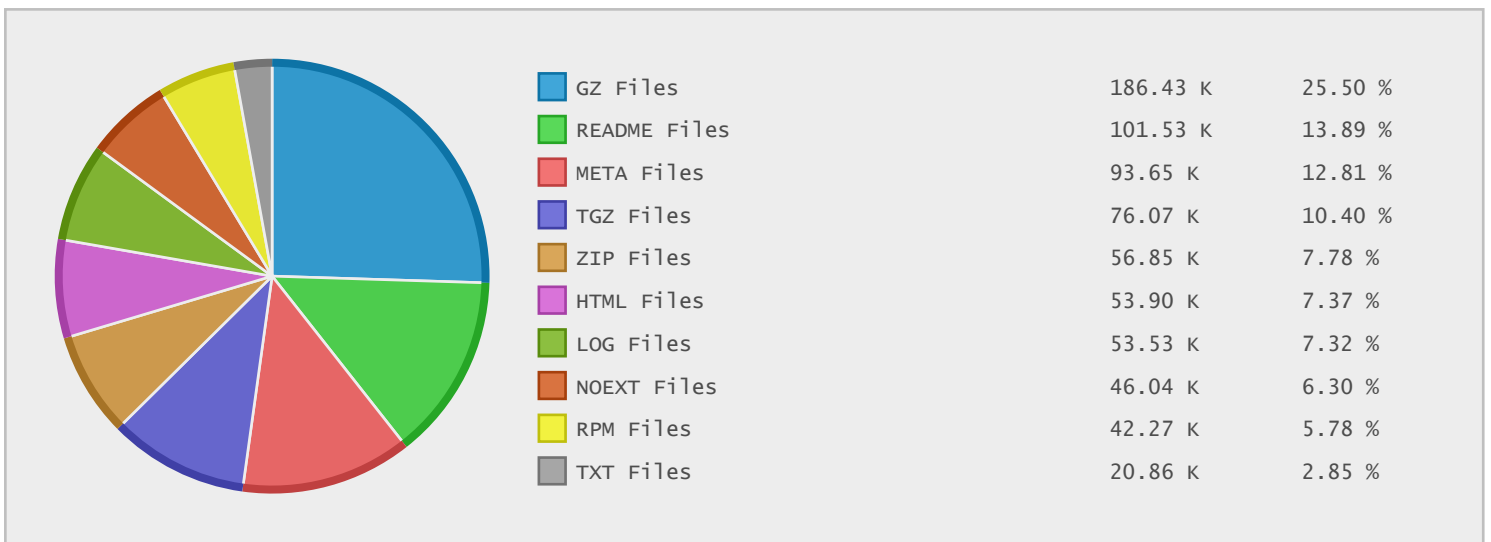

Top 10 File Categories Sorted By Disk Space

Last 12 Months Modified Disk Space History

Last 10 Years Modified Disk Space History

Last 10 Years Modified File Count History

Top 10 File Extensions Sorted By Disk Space

Top 10 File Extensions Sorted By Number of Files

Top 10 File Categories Sorted by Disk Space

Category	Files	Data	Data (%)
Archive Files	338681	245.55 GB	57.23 %
Linux Package Files	59589	150.52 GB	35.08 %
Disk Image Files	100	11.90 GB	2.77 %
Program Files	265	4.94 GB	1.15 %
Document Files	153558	3.94 GB	0.92 %
Music Files	33	2.63 GB	0.61 %
Data Files	90211	2.34 GB	0.55 %
windows Package Files	68	2.16 GB	0.50 %
Miscellaneous Files	138404	1.50 GB	0.35 %
Image Files	12174	1.30 GB	0.30 %