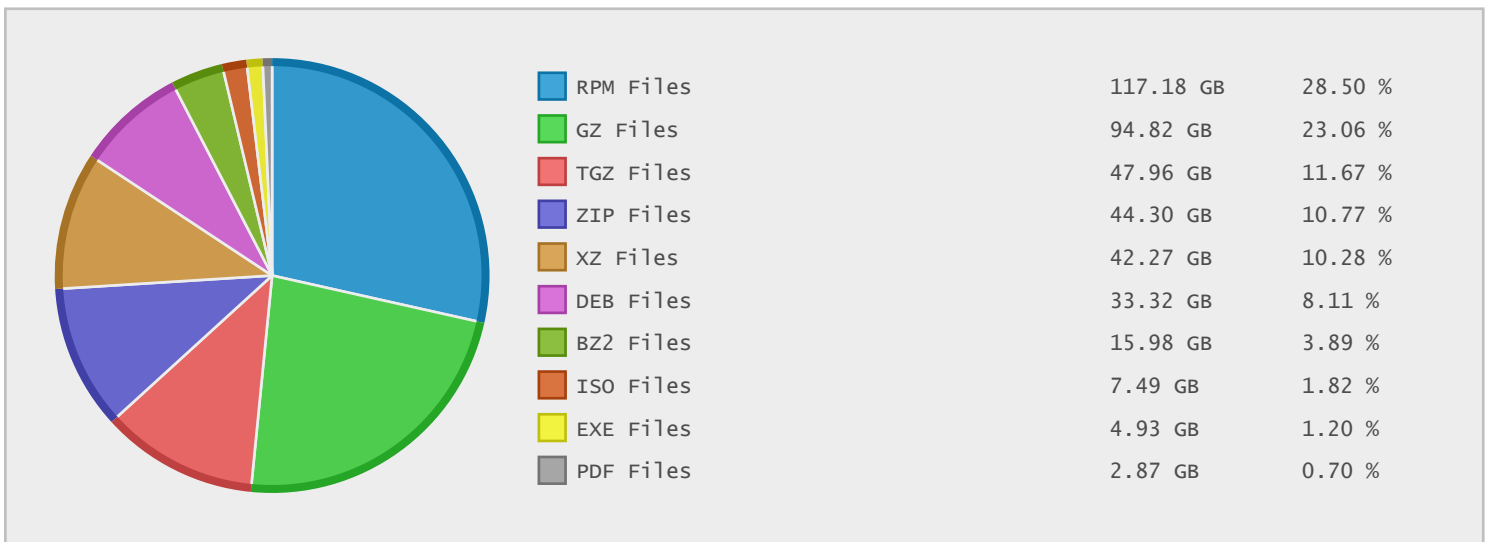

Top 10 File Categories Sorted By Disk Space

Last 12 Months Modified Disk Space History

Last 10 Years Modified Disk Space History

Last 10 Years Modified File Count History

Top 10 File Extensions Sorted By Disk Space

Top 10 File Extensions Sorted By Number of Files

Top 10 File Categories Sorted by Disk Space

Category	Files	Data	Data (%)
Archive Files	338681	245.55 GB	57.23 %
Linux Package Files	59589	150.52 GB	35.08 %
Disk Image Files	100	11.90 GB	2.77 %
Program Files	265	4.94 GB	1.15 %
Document Files	153558	3.94 GB	0.92 %
Music Files	33	2.63 GB	0.61 %
Data Files	90211	2.34 GB	0.55 %
windows Package Files	68	2.16 GB	0.50 %
Miscellaneous Files	138404	1.50 GB	0.35 %
Image Files	12174	1.30 GB	0.30 %