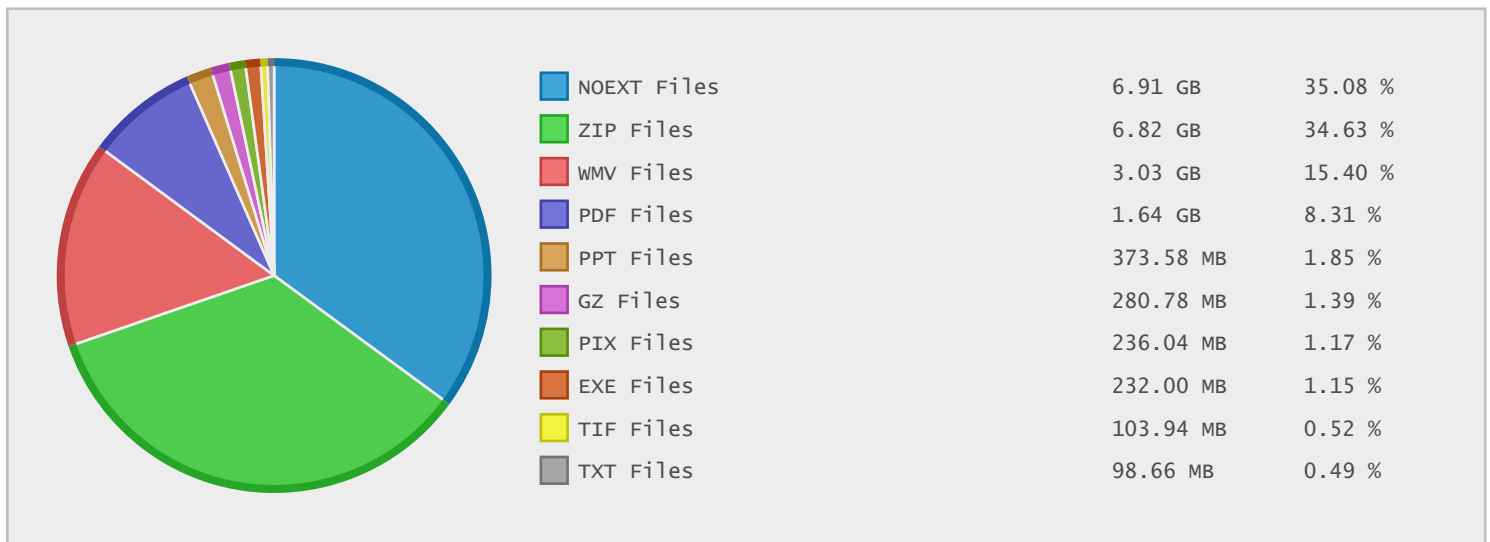

Top 10 File Categories Sorted By Disk Space

Last 12 Months Modified Disk Space History

Last 10 Years Modified Disk Space History

Last 10 Years Modified File Count History

Top 10 File Extensions Sorted By Disk Space

Top 10 File Extensions Sorted By Number of Files

Top 10 File Categories Sorted by Disk Space

Category	Files	Data	Data (%)
Archive Files	62	7.21 GB	35.68 %
Miscellaneous Files	421	7.16 GB	35.45 %
Music Files	21	3.03 GB	15.01 %
Document Files	1860	2.25 GB	11.12 %
Program Files	78	234.77 MB	1.13 %
Image Files	528	135.18 MB	0.65 %
Internet Files	75	75.44 MB	0.36 %
Video Files	3	63.76 MB	0.31 %
Data Files	50	38.29 MB	0.19 %
Help Files	39	9.13 MB	0.04 %