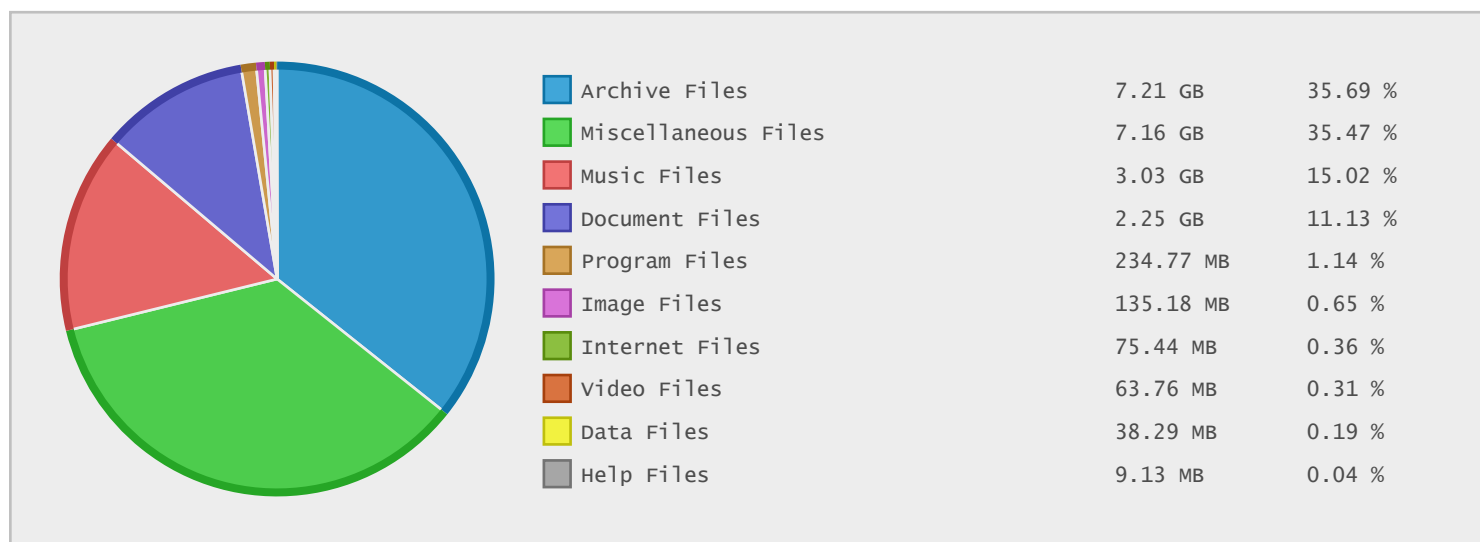

University of the Basque Country - FTP Site Statistics

Property	Value
FTP Server	ftp.ehu.es
Description	University of the Basque Country
Country	Spain
Scan Date	30/Apr/2014
Total Dirs	380
Total Files	3,266
Total Data	20.20 GB

Top 20 Directories Sorted by Disk Space

Name	Dirs	Files	Data	Data (%)
/	380	3266	20.20 GB	100.00 %
/cidirb	133	2061	13.70 GB	67.81 %
/cidirb/profs	103	1804	13.27 GB	65.67 %
/cidirb/profs/gppmubej	10	32	10.90 GB	53.94 %
/cidirb/profs/gppmubej/Geologia	9	31	10.76 GB	53.24 %
/cidirb/profs/gppmubej/Geologia/BBK-Ge...	0	9	8.54 GB	42.29 %
/cidira	233	1190	3.56 GB	17.61 %
/ciding	10	14	2.95 GB	14.58 %
/ciding/profs	9	14	2.95 GB	14.58 %
/ciding/profs/tmparigm	7	14	2.95 GB	14.58 %
/cidira/profs	7	52	2.74 GB	13.56 %
/cidira/profs/iipbaiza	0	41	1.94 GB	9.59 %
/ciding/profs/tmparigm/aiko	0	1	1.80 GB	8.89 %
/cidirb/profs/inpibbeg	51	1508	1.05 GB	5.22 %
/cidira/dptos	224	1138	836.61 MB	4.04 %
/cidira/profs/iiplogaa	4	11	821.02 MB	3.97 %
/cidirb/profs/qapfecul	15	114	806.47 MB	3.90 %
/cidira/dptos/depjt	215	1123	778.93 MB	3.77 %
/ciding/profs/tmparigm/erritmodantza_2...	0	6	748.76 MB	3.62 %
/cidirb/profs/inpibbeg/mh_09_10	2	28	657.67 MB	3.18 %

Top 10 File Categories Sorted By Disk Space