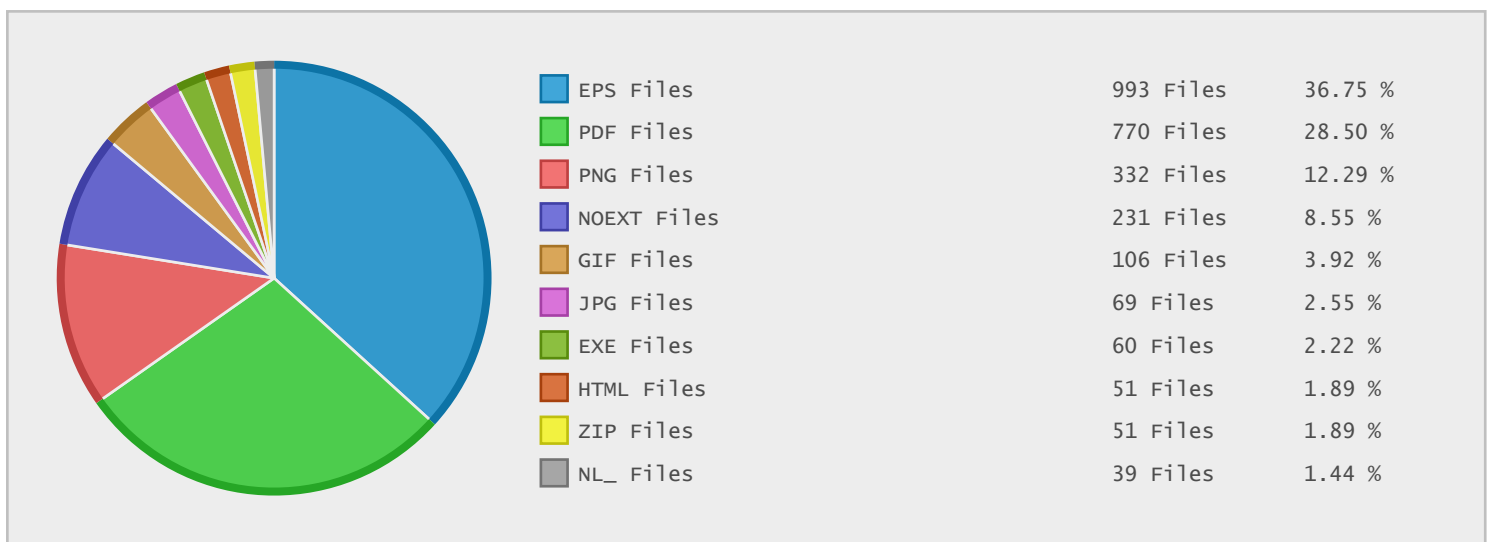

University of the Basque Country - FTP Site Statistics

Property	Value
FTP Server	ftp.ehu.es
Description	University of the Basque Country
Country	Spain
Scan Date	30/Apr/2014
Total Dirs	380
Total Files	3,266
Total Data	20.20 GB

Top 10 File Categories Sorted By Disk Space

Last 12 Months Modified Disk Space History

Last 10 Years Modified Disk Space History

Last 10 Years Modified File Count History

Top 10 File Extensions Sorted By Disk Space

Top 10 File Extensions Sorted By Number of Files

Top 10 File Categories Sorted by Disk Space

Category	Files	Data	Data (%)
Archive Files	62	7.21 GB	35.68 %
Miscellaneous Files	421	7.16 GB	35.45 %
Music Files	21	3.03 GB	15.01 %
Document Files	1860	2.25 GB	11.12 %
Program Files	78	234.77 MB	1.13 %
Image Files	528	135.18 MB	0.65 %
Internet Files	75	75.44 MB	0.36 %
Video Files	3	63.76 MB	0.31 %
Data Files	50	38.29 MB	0.19 %
Help Files	39	9.13 MB	0.04 %