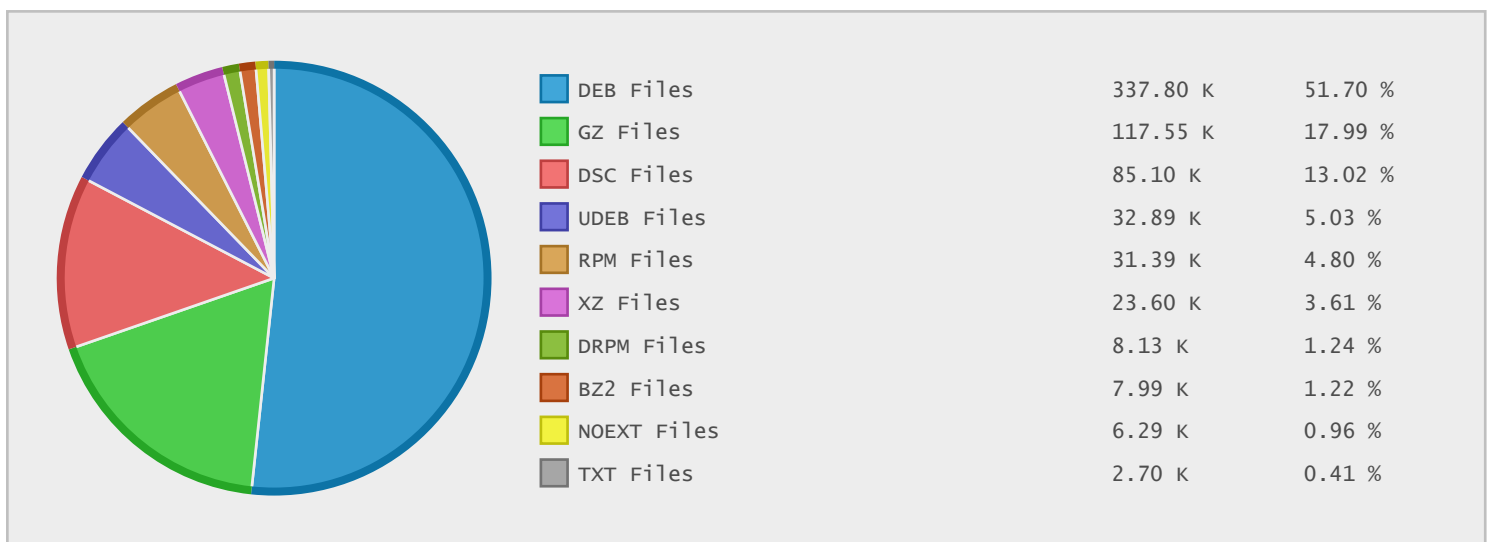

Top 10 File Extensions Sorted By Number of Files