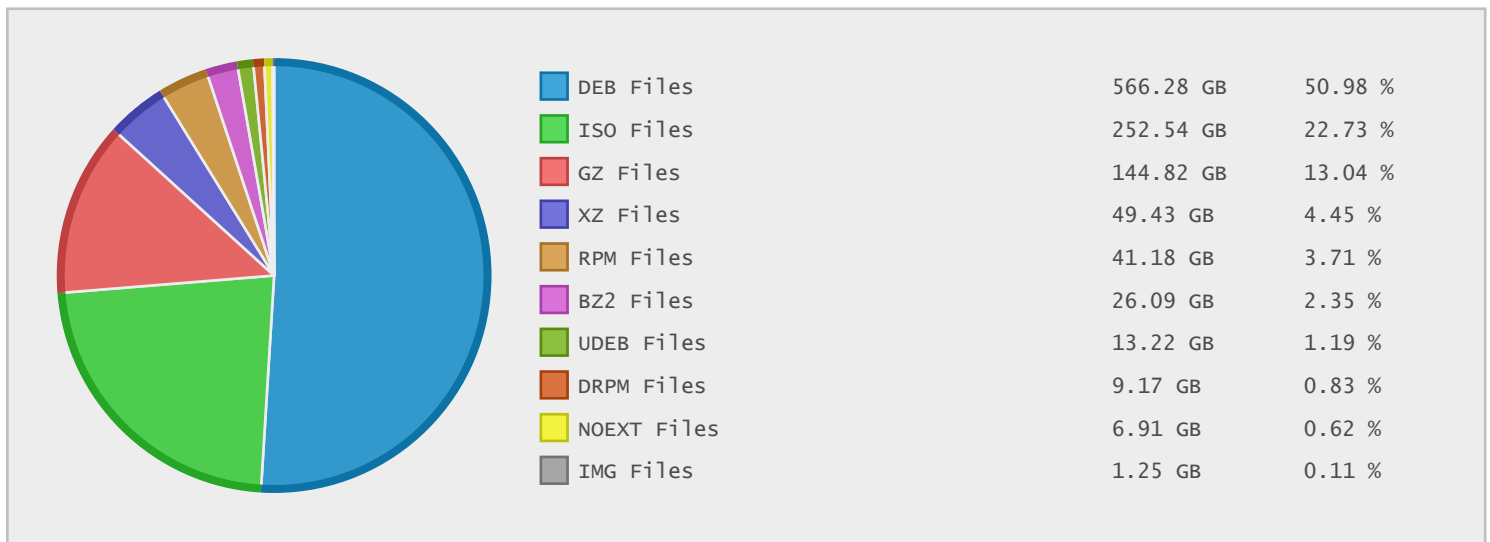

Top 10 File Categories Sorted By Disk Space

Last 12 Months Modified Disk Space History

Last 10 Years Modified Disk Space History

Last 10 Years Modified File Count History

Top 10 File Extensions Sorted By Disk Space