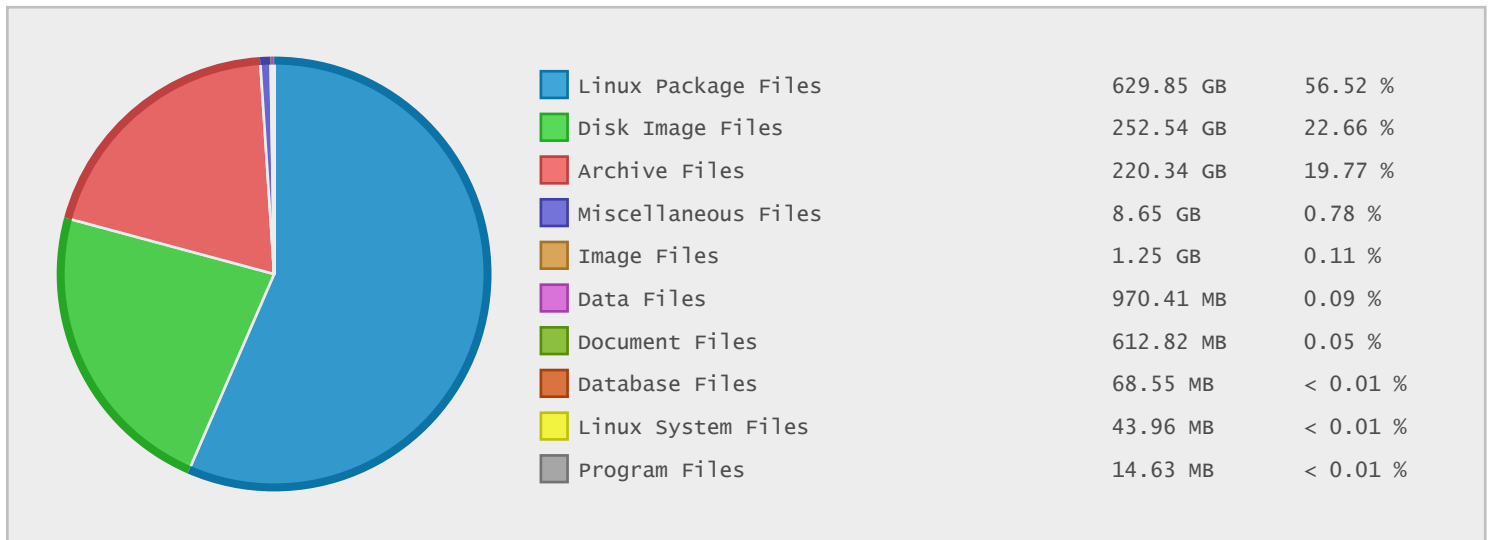

Property	Value
FTP Server	ftp.energotel.sk
Description	Energotel Software Archive
Country	Slovakia
Scan Date	23/Apr/2015
Total Dirs	46,841
Total Files	660,711
Total Data	1.09 TB

Top 20 Directories Sorted by Disk Space

Name	Dirs	Files	Data	Data (%)
/	46841	660711	1.09 TB	100.00 %
/pub	46840	660711	1.09 TB	100.00 %
/pub/linux	46839	660711	1.09 TB	100.00 %
/pub/linux/ubuntu	44454	605893	794.71 GB	71.32 %
/pub/linux/ubuntu/archive	44443	605746	794.70 GB	71.32 %
/pub/linux/ubuntu/archive/pool	40652	583349	746.41 GB	66.98 %
/pub/linux/ubuntu/archive/pool/universe	32088	385774	396.76 GB	35.61 %
/pub/linux/ubuntu/archive/pool/main	7210	187707	300.93 GB	27.01 %
/pub/linux/mint	2136	14388	220.80 GB	19.82 %
/pub/linux/mint/iso	34	367	198.40 GB	17.80 %
/pub/linux/mint/iso/stable	28	238	157.13 GB	14.10 %
/pub/linux/ubuntu/archive/pool/main/l	1633	63028	110.88 GB	9.95 %
/pub/linux/centos	236	40283	98.80 GB	8.87 %
/pub/linux/ubuntu/archive/pool/main/l/...	0	19747	48.57 GB	4.36 %
/pub/linux/ubuntu/archive/dists	3786	20667	47.28 GB	4.24 %
/pub/linux/centos/6.6	90	22492	39.60 GB	3.55 %
/pub/linux/ubuntu/archive/pool/multiverse	1275	8825	39.02 GB	3.50 %
/pub/linux/ubuntu/archive/pool/universe/c	1401	17969	36.24 GB	3.25 %
/pub/linux/ubuntu/archive/pool/universe/g	1967	30782	35.46 GB	3.18 %
/pub/linux/centos/5.11	67	7998	35.24 GB	3.16 %

Top 10 File Categories Sorted By Disk Space