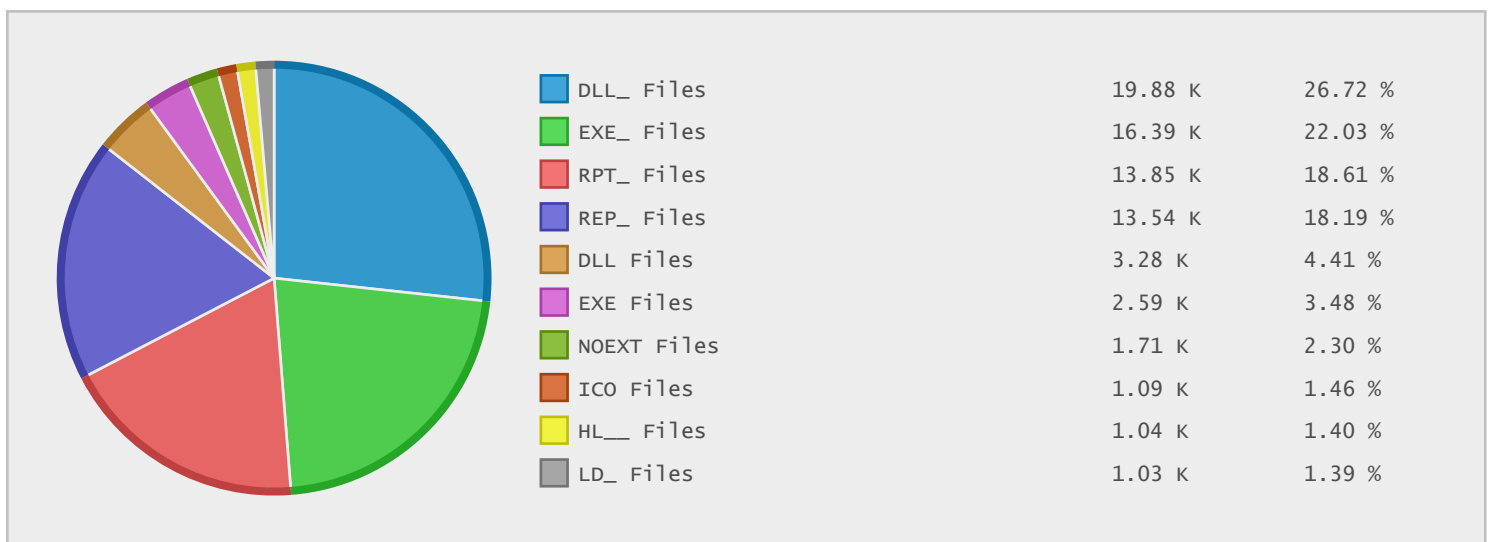

Top 10 File Extensions Sorted By Number of Files