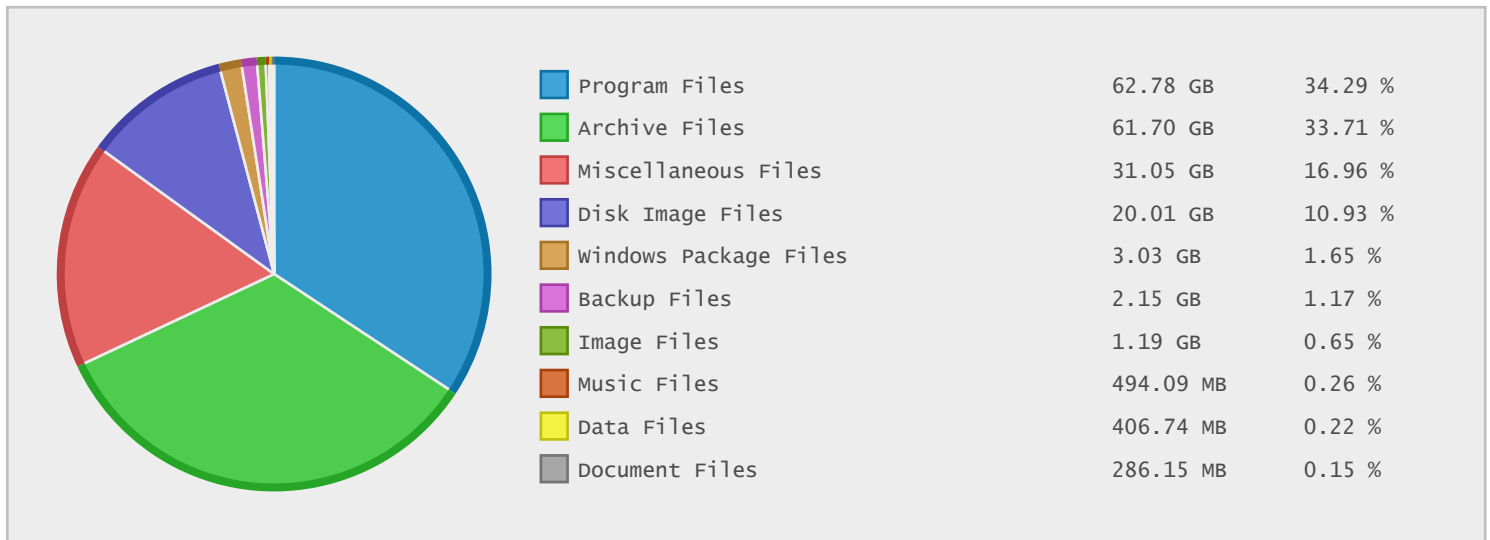

Exact Software Archive - FTP Site Statistics

Property	Value
FTP Server	ftp.exactsoftware.com
Description	Exact Software Archive
Country	Netherlands
Scan Date	13/May/2015
Total Dirs	3,243
Total Files	96,083
Total Data	183.39 GB

Top 20 Directories Sorted by Disk Space

Name	Dirs	Files	Data	Data (%)
/	3243	96083	183.39 GB	100.00 %
/Software	2985	94799	98.14 GB	53.51 %
/cs	227	1278	85.25 GB	46.49 %
/Software/Progression	87	1536	53.21 GB	29.01 %
/cs/Progress	117	680	38.32 GB	20.89 %
/Software/Progression/050112010	0	1	27.32 GB	14.90 %
/cs/Progress/_archive	98	652	22.59 GB	12.32 %
/Software/Max	192	433	19.21 GB	10.48 %
/cs/_archive	78	250	17.90 GB	9.76 %
/cs/_archive/VM	0	1	16.06 GB	8.76 %
/Software/Progression/77install	1	83	13.28 GB	7.24 %
/Software/Pick-IT	95	132	9.93 GB	5.42 %
/Software/Pick-IT/VM	1	18	7.53 GB	4.11 %
/cs/patches.710	3	54	7.20 GB	3.93 %
/cs/Progress/_archive/oe10.2b	5	20	6.87 GB	3.75 %
/cs/patches.703	3	46	6.63 GB	3.62 %
/cs/patches.711	4	44	6.39 GB	3.48 %
/cs/patches.70	3	40	5.96 GB	3.25 %
/cs/Progress/_archive/oe10.0b	12	162	5.10 GB	2.78 %
/cs/Progress/_archive/oe10.2b/win32	1	8	5.04 GB	2.75 %

Top 10 File Categories Sorted By Disk Space