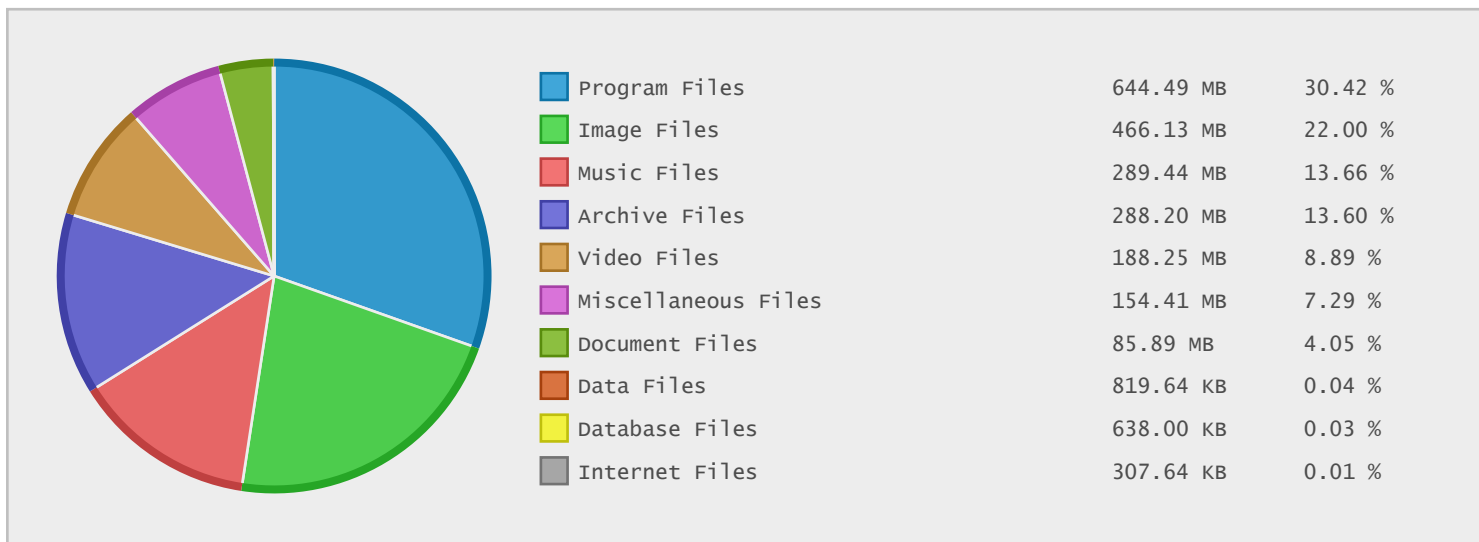

ExtremeTech Technology News - FTP Site Statistics

Property	Value
FTP Server	ftp.extremetech.com
Description	ExtremeTech Technology News
Country	United States
Scan Date	14/Oct/2014
Total Dirs	281
Total Files	2,316
Total Data	2.07 GB

Top 20 Directories Sorted by Disk Space

Name	Dirs	Files	Data	Data (%)
/	281	2316	2.07 GB	100.00 %
/extremetech	90	483	864.91 MB	40.83 %
/etestinglabs	13	74	677.53 MB	31.98 %
/pcmag	167	1737	497.63 MB	23.49 %
/pcmag/archives	166	1737	497.63 MB	23.49 %
/extremetech/Raw_content	31	204	293.88 MB	13.87 %
/extremetech/Raw_content/Other	30	204	293.88 MB	13.87 %
/etestinglabs/winbench	0	4	257.69 MB	12.16 %
/pcmag/archives/1999	40	386	172.85 MB	8.16 %
/extremetech/Raw_content/Other/Hi-end SLRs	10	69	123.67 MB	5.84 %
/etestinglabs/i-bench	0	2	118.08 MB	5.57 %
/extremetech/3dGraphics	3	27	112.68 MB	5.32 %
/extremetech/640x480	2	15	109.79 MB	5.18 %
/etestinglabs/webbench	0	11	107.39 MB	5.07 %
/pcmag/archives/2000	25	443	103.26 MB	4.87 %
/pcmag/archives/1998	41	177	91.94 MB	4.34 %
/extremetech/3dGraphics/siggraph2004	0	13	88.59 MB	4.18 %
/etestinglabs/3dwinbench	0	1	82.76 MB	3.91 %
/pcmag/archives/1998/1201	32	107	82.63 MB	3.90 %
/pcmag/archives/1998/1201/drivers	30	63	81.45 MB	3.84 %

Top 10 File Categories Sorted By Disk Space