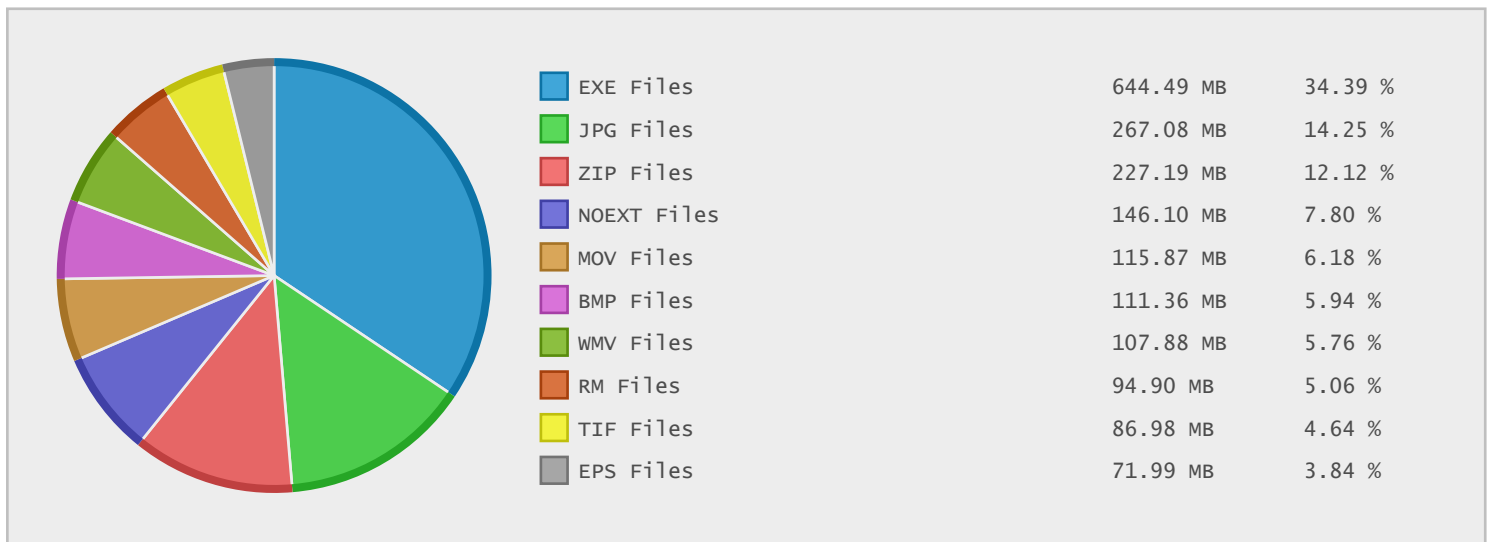

Top 10 File Extensions Sorted By Disk Space