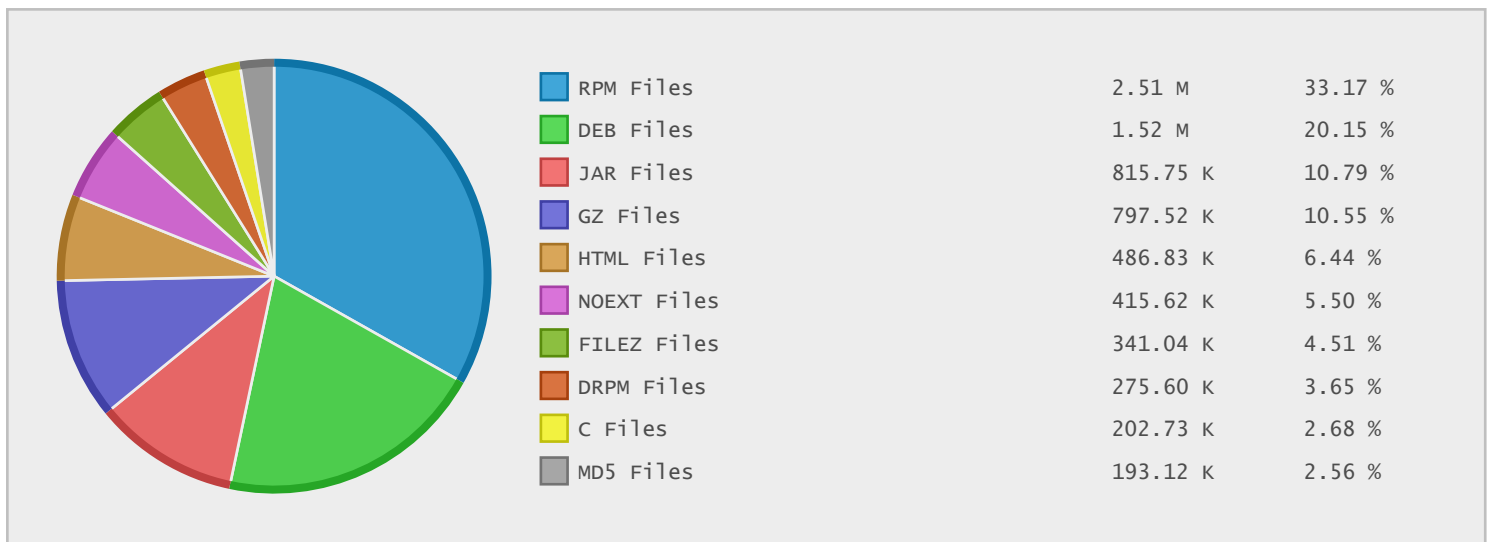

Top 10 File Categories Sorted By Disk Space

Last 12 Months Modified Disk Space History

Last 10 Years Modified Disk Space History

Last 10 Years Modified File Count History

Top 10 File Extensions Sorted By Disk Space

Top 10 File Extensions Sorted By Number of Files

Top 10 File Categories Sorted by Disk Space

Category	Files	Data	Data (%)
Linux Package Files	4359114	7.17 TB	36.82 %
Archive Files	1453613	5.05 TB	25.94 %
Video Files	11300	2.94 TB	15.11 %
Disk Image Files	6016	2.12 TB	10.87 %
Data Files	604195	1.06 TB	5.44 %
Music Files	8424	441.89 GB	2.22 %
Program Files	5457	303.95 GB	1.52 %
Internet Files	1314216	160.06 GB	0.80 %
Miscellaneous Files	1539987	128.75 GB	0.65 %
Image Files	39160	80.49 GB	0.40 %