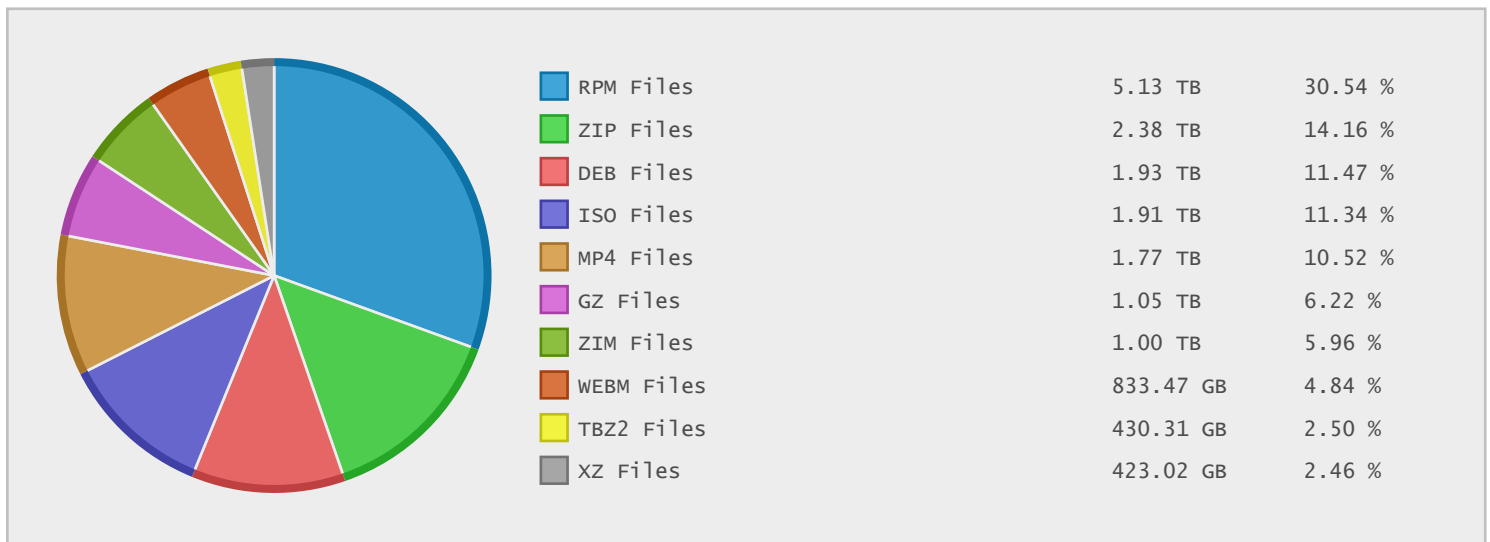

Top 10 File Categories Sorted By Disk Space

Last 12 Months Modified Disk Space History

Last 10 Years Modified Disk Space History

Last 10 Years Modified File Count History

Top 10 File Extensions Sorted By Disk Space

Top 10 File Extensions Sorted By Number of Files

Top 10 File Categories Sorted by Disk Space

Category	Files	Data	Data (%)
Linux Package Files	4359114	7.17 TB	36.82 %
Archive Files	1453613	5.05 TB	25.94 %
Video Files	11300	2.94 TB	15.11 %
Disk Image Files	6016	2.12 TB	10.87 %
Data Files	604195	1.06 TB	5.44 %
Music Files	8424	441.89 GB	2.22 %
Program Files	5457	303.95 GB	1.52 %
Internet Files	1314216	160.06 GB	0.80 %
Miscellaneous Files	1539987	128.75 GB	0.65 %
Image Files	39160	80.49 GB	0.40 %