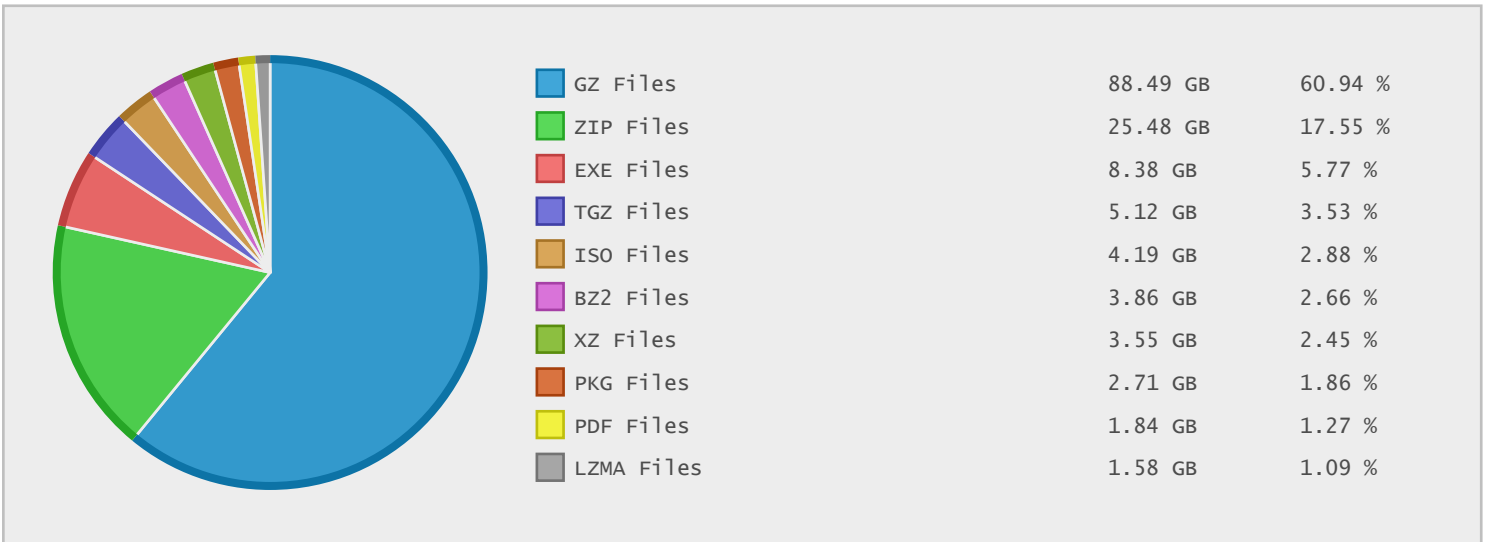

Top 10 File Categories Sorted By Disk Space

Last 12 Months Modified Disk Space History

Last 10 Years Modified Disk Space History

Total:	148.60 GB
Average:	14.86 GB
Maximum:	56.02 GB
Minimum:	0.85 GB
From:	2006
To:	2015

Last 10 Years Modified File Count History

Total:	195432 Files
Average:	19543 Files
Maximum:	48166 Files
Minimum:	5706 Files
From:	2006
To:	2015

Top 10 File Extensions Sorted By Disk Space

Top 10 File Extensions Sorted By Number of Files