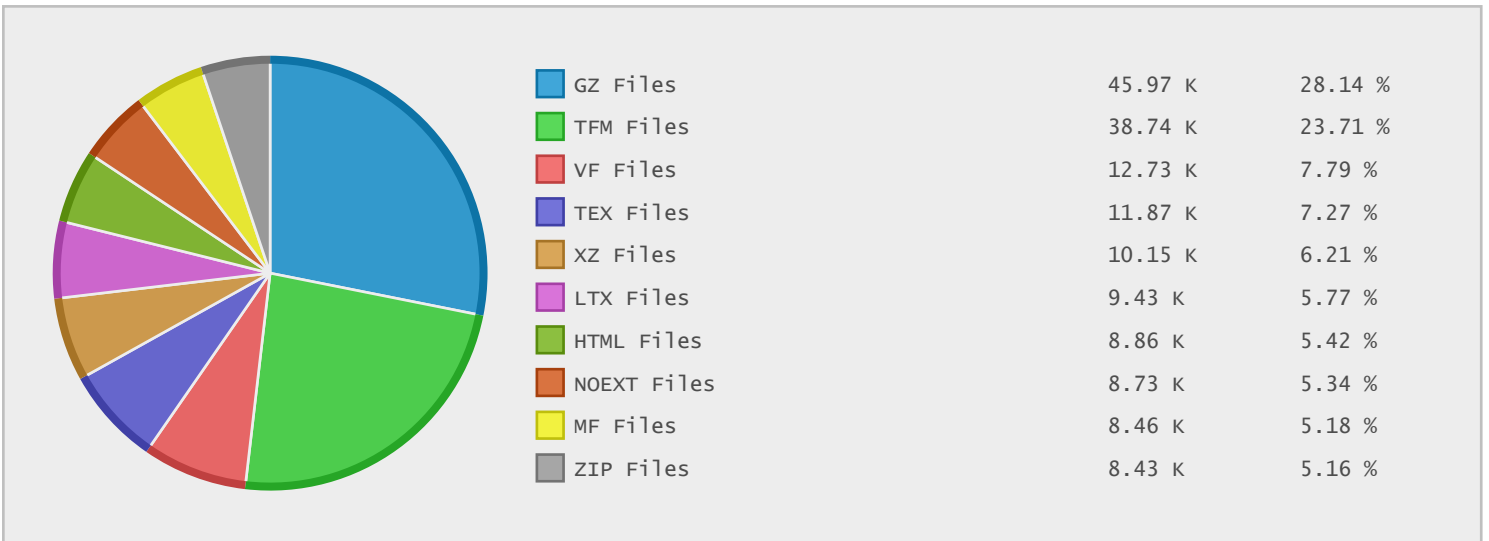

Top 10 File Categories Sorted By Disk Space

Last 12 Months Modified Disk Space History

Last 10 Years Modified Disk Space History

Total:	148.60 GB
Average:	14.86 GB
Maximum:	56.02 GB
Minimum:	0.85 GB
From:	2006
To:	2015

Last 10 Years Modified File Count History

Total:	195432 Files
Average:	19543 Files
Maximum:	48166 Files
Minimum:	5706 Files
From:	2006
To:	2015

Top 10 File Extensions Sorted By Disk Space

Top 10 File Extensions Sorted By Number of Files