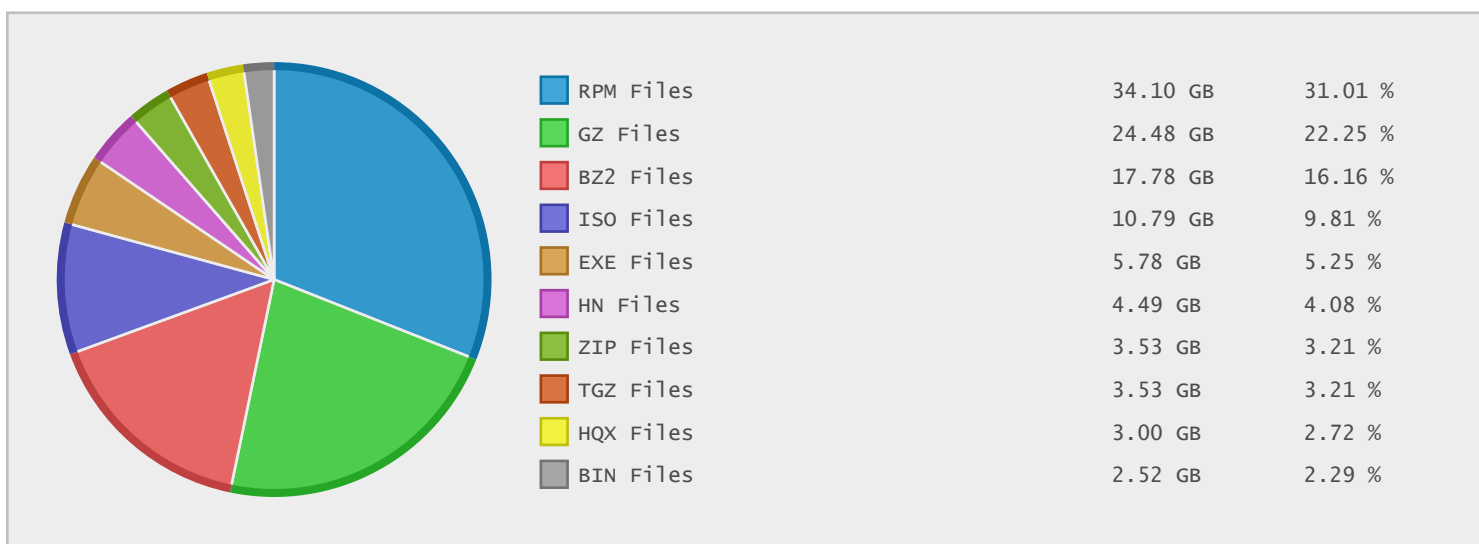

Top 10 File Extensions Sorted By Disk Space