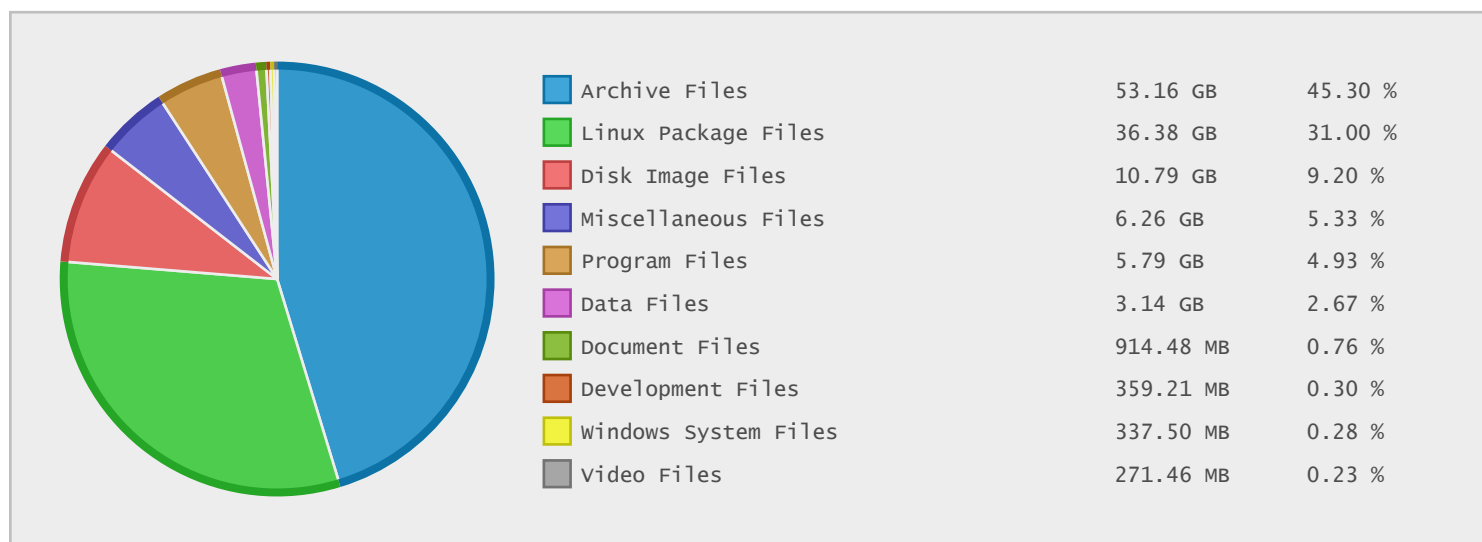

Heilbronn University - FTP Site Statistics

Property	Value
FTP Server	ftp.fh-heilbronn.de
Description	Heilbronn University
Country	Germany
Scan Date	16/May/2014
Total Dirs	8,120
Total Files	124,014
Total Data	117.62 GB

Top 20 Directories Sorted by Disk Space

Name	Dirs	Files	Data	Data (%)
/	8120	124014	117.62 GB	100.00 %
/mirrors	6500	102329	72.82 GB	61.92 %
/mirrors/kde	1336	30430	60.51 GB	51.44 %
/system	1468	21211	44.23 GB	37.61 %
/mirrors/kde/stable	667	17348	30.80 GB	26.18 %
/system/unix	115	7495	29.44 GB	25.03 %
/mirrors/kde/Attic	488	10473	26.85 GB	22.83 %
/system/unix/solaris	105	7443	20.41 GB	17.35 %
/system/unix/solaris/solaris-freeware	102	7443	20.41 GB	17.35 %
/system/unix/solaris/solaris-freeware/...	7	2834	11.36 GB	9.66 %
/system/postscript	872	10931	11.23 GB	9.55 %
/system/postscript/adobe	871	10931	11.23 GB	9.55 %
/system/unix/knoppix	1	14	9.03 GB	7.68 %
/mirrors/kde/stable/3.4.1	105	4393	6.97 GB	5.93 %
/mirrors/CPAN	4729	48725	6.43 GB	5.46 %
/mirrors/kde/stable/3.4	70	2258	6.42 GB	5.46 %
/mirrors/kde/stable/3.4.2	67	3918	6.19 GB	5.26 %
/system/postscript/adobe/acrobatreader	108	881	5.78 GB	4.92 %
/system/unix/solaris/solaris-freeware/...	15	1350	4.90 GB	4.17 %
/mirrors/kde/Attic/3.3	46	1682	4.51 GB	3.84 %

Top 10 File Categories Sorted By Disk Space