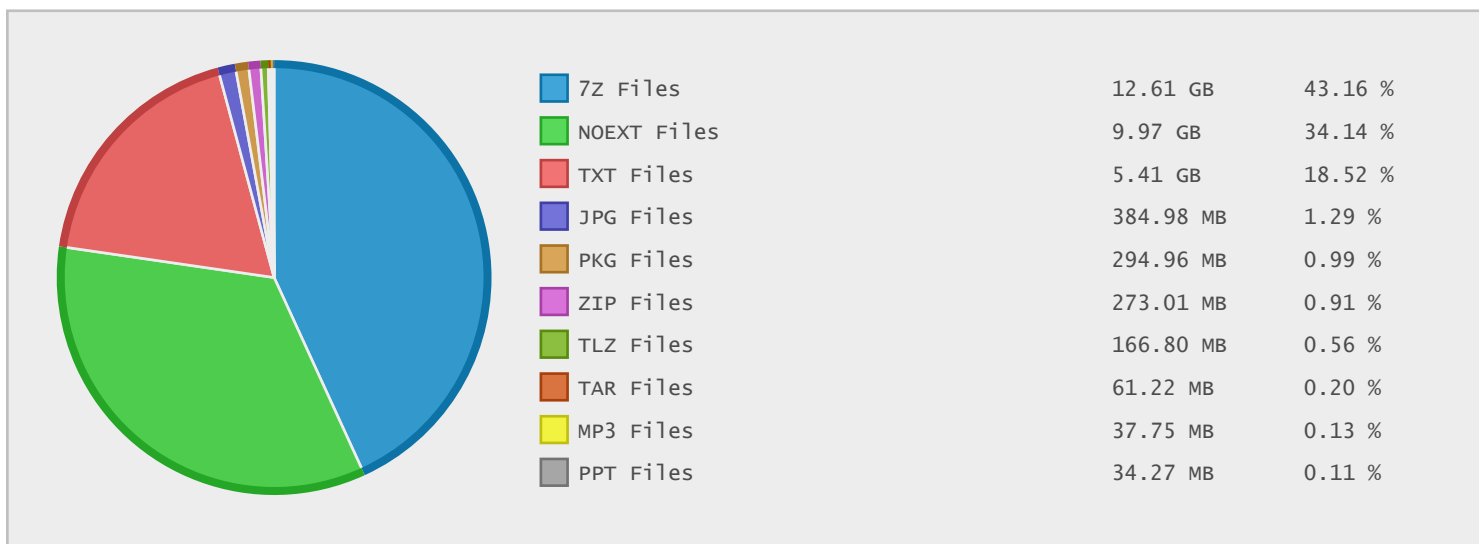

Top 10 File Extensions Sorted By Disk Space