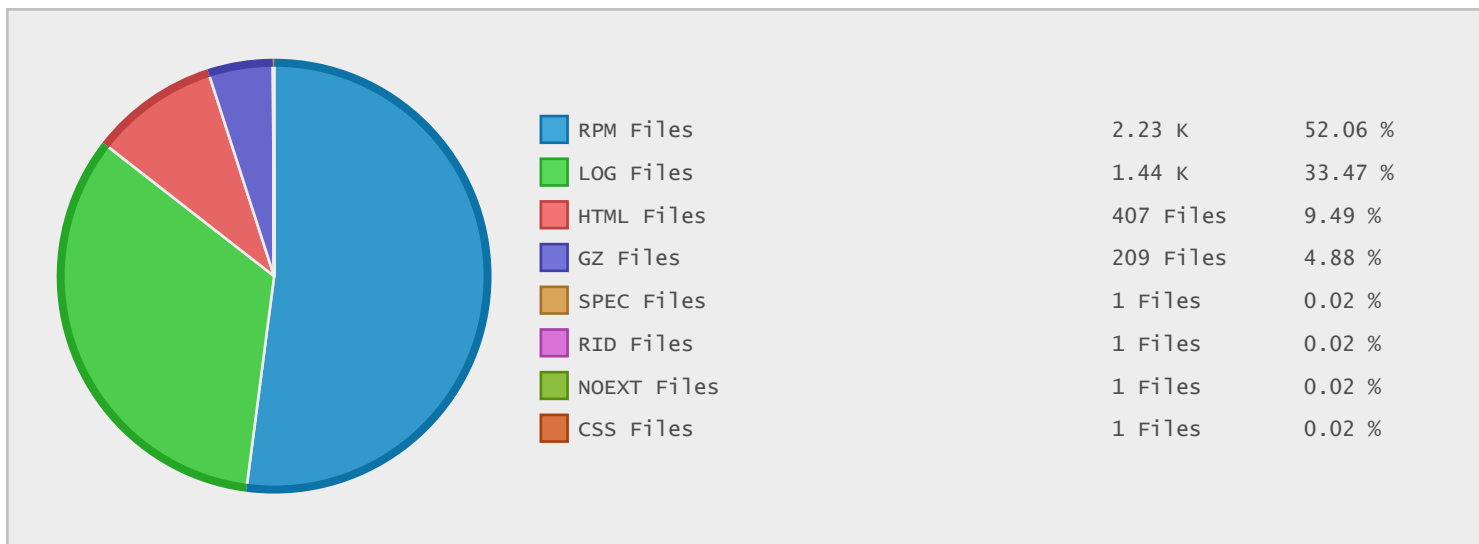

Top 10 File Categories Sorted By Disk Space

Last 12 Months Modified Disk Space History

Last 10 Years Modified Disk Space History

Total:	5.29 GB
Average:	0.53 GB
Maximum:	2.05 GB
Minimum:	0.00 GB
From:	2005
To:	2014

Last 10 Years Modified File Count History

Total:	4287 Files
Average:	429 Files
Maximum:	1187 Files
Minimum:	0 Files
From:	2005
To:	2014

Top 10 File Extensions Sorted By Disk Space

Top 10 File Extensions Sorted By Number of Files