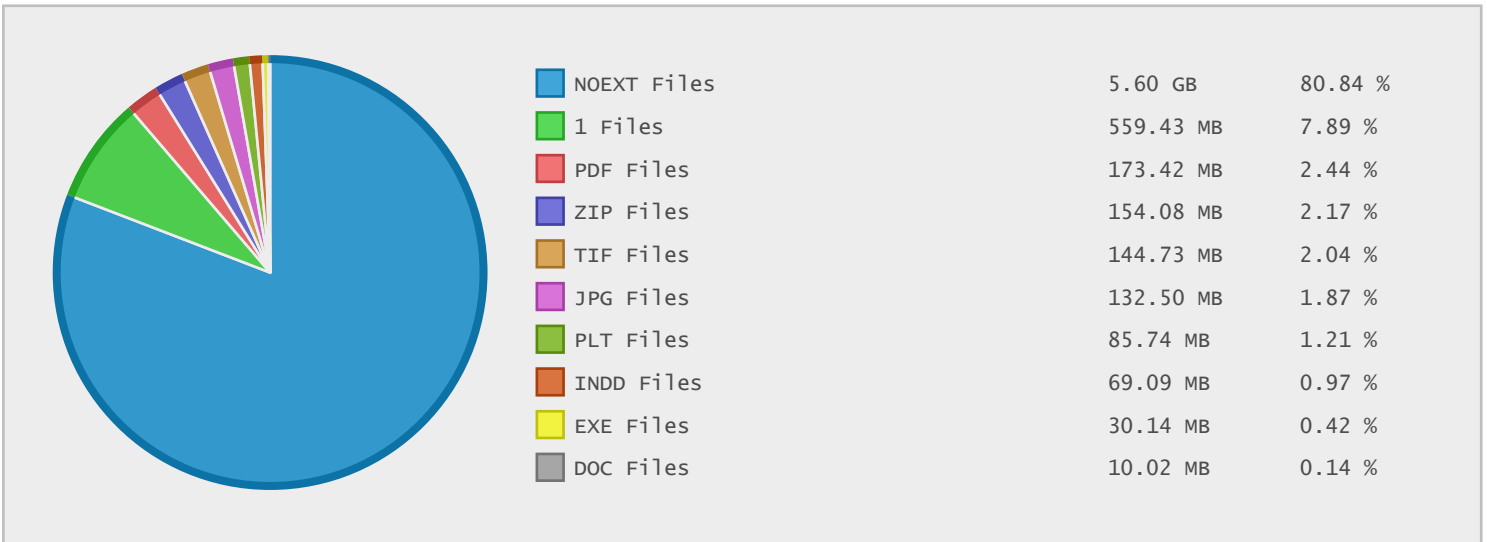

Top 10 File Categories Sorted By Disk Space

Last 12 Months Modified Disk Space History

Last 10 Years Modified Disk Space History

Last 10 Years Modified File Count History

Top 10 File Extensions Sorted By Disk Space

Top 10 File Extensions Sorted By Number of Files

Top 10 File Categories Sorted by Disk Space

Category	Files	Data	Data (%)
Miscellaneous Files	543	5.62 GB	80.59 %
Help Files	4	559.43 MB	7.83 %
Image Files	127	284.96 MB	3.99 %
Document Files	161	191.03 MB	2.67 %
Data Files	26	161.23 MB	2.26 %
Archive Files	12	155.75 MB	2.18 %
Program Files	3	30.14 MB	0.42 %
Video Files	1	4.18 MB	0.06 %
Internet Files	7	33.13 KB	< 0.01 %
Backup Files	1	67 Bytes	< 0.01 %