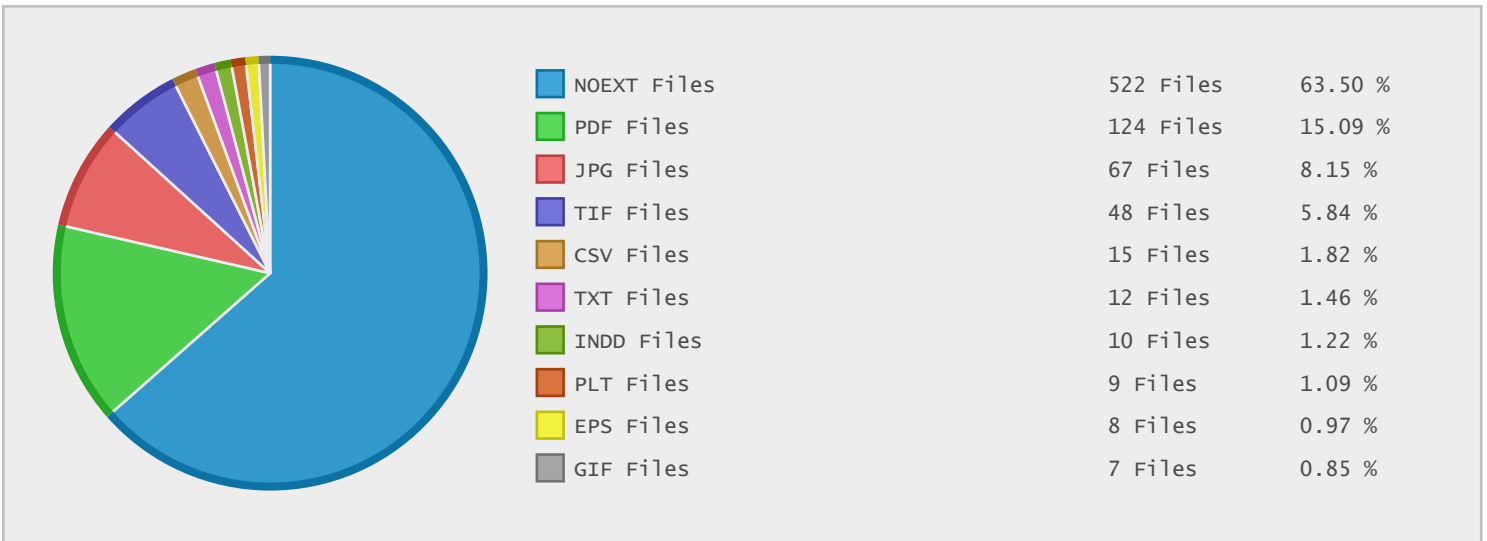

Top 20 Directories Sorted by Disk Space

Name	Dirs	Files	Data	Data (%)
/	554	885	6.98 GB	100.00 %
/pub	550	883	6.98 GB	> 99.99 %
/pub/support	2	10	1.93 GB	27.59 %
/pub/support/outgoing	0	10	1.93 GB	27.59 %
/pub/hostristassociat	2	6	1.29 GB	18.50 %
/pub/hostristassociat/outgoing	0	6	1.29 GB	18.50 %
/pub/bwgarchhost	28	190	1.19 GB	17.04 %
/pub/bwgarchhost/outgoing	26	190	1.19 GB	17.04 %
/pub/dawnmead	13	106	1.06 GB	15.26 %
/pub/dawnmead/outgoing	10	105	944.90 MB	13.22 %
/pub/bobbieperson	2	1	559.15 MB	7.83 %
/pub/bobbieperson/outgoing	0	1	559.15 MB	7.83 %
/pub/dawnmead/outgoing/sourcegas	0	8	331.45 MB	4.64 %
/pub/dawnmead/outgoing/YelloBook2013	3	53	302.11 MB	4.23 %
/pub/hostpiersonconcr	27	301	263.26 MB	3.68 %
/pub/hostpiersonconcr/outgoing	25	301	263.26 MB	3.68 %
/pub/hostpiersonconcr/outgoing/Lovelan...	24	301	263.26 MB	3.68 %
/pub/westernhost	12	48	211.52 MB	2.96 %
/pub/westernhost/outgoing	10	48	211.52 MB	2.96 %
/pub/windhorse2	3	6	152.16 MB	2.13 %

Top 10 File Categories Sorted By Disk Space

Last 12 Months Modified Disk Space History

Last 10 Years Modified Disk Space History

Last 10 Years Modified File Count History

Top 10 File Extensions Sorted By Disk Space

Top 10 File Extensions Sorted By Number of Files

Top 10 File Categories Sorted by Disk Space

Category	Files	Data	Data (%)
Miscellaneous Files	543	5.62 GB	80.59 %
Help Files	4	559.43 MB	7.83 %
Image Files	127	284.96 MB	3.99 %
Document Files	161	191.03 MB	2.67 %
Data Files	26	161.23 MB	2.26 %
Archive Files	12	155.75 MB	2.18 %
Program Files	3	30.14 MB	0.42 %
Video Files	1	4.18 MB	0.06 %
Internet Files	7	33.13 KB	< 0.01 %
Backup Files	1	67 Bytes	< 0.01 %