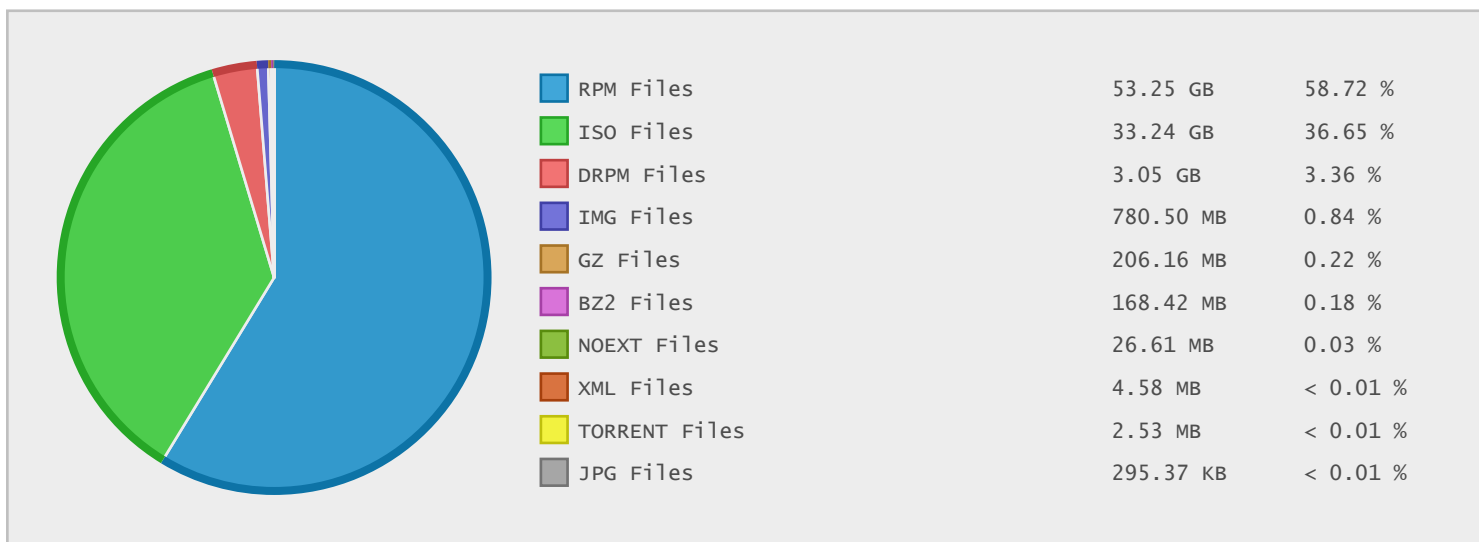

Top 10 File Categories Sorted By Disk Space

Last 12 Months Modified Disk Space History

Last 10 Years Modified Disk Space History

Total:	90.43 GB
Average:	9.04 GB
Maximum:	37.97 GB
Minimum:	0.00 GB
From:	2006
To:	2015

Last 10 Years Modified File Count History

Total:	51662 Files
Average:	5166 Files
Maximum:	20571 Files
Minimum:	0 Files
From:	2006
To:	2015

Top 10 File Extensions Sorted By Disk Space

Top 10 File Extensions Sorted By Number of Files