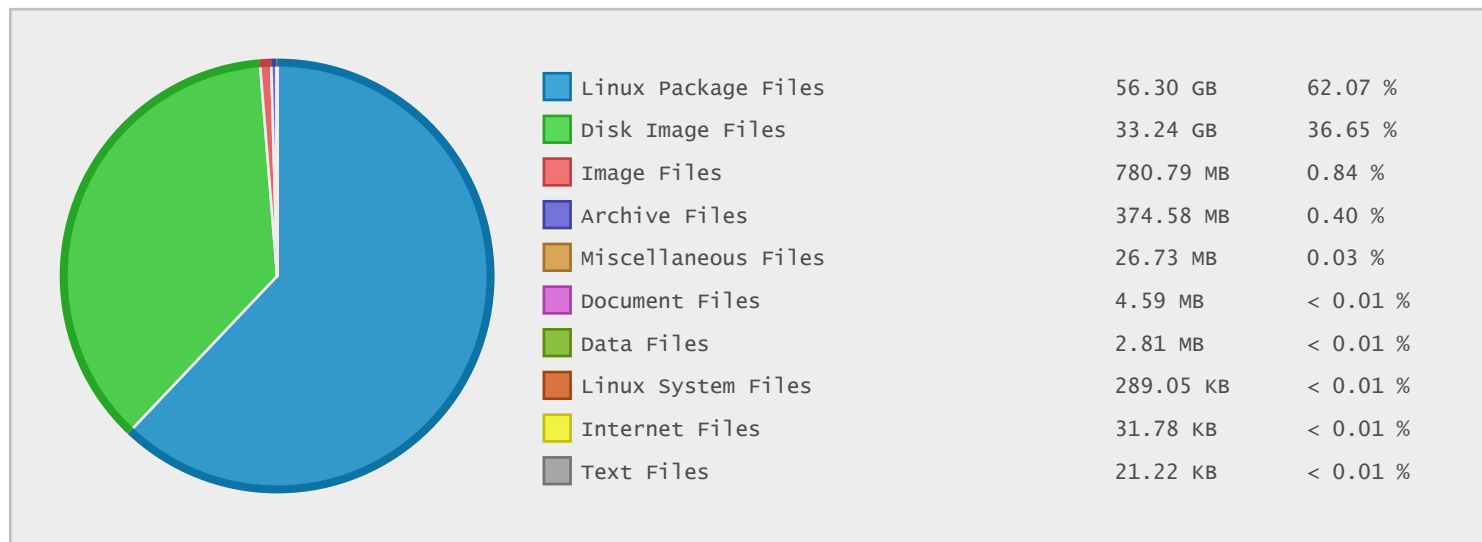

Gustavus Adolphus College - FTP Site Statistics

Property	Value
FTP Server	ftp.gac.edu
Description	Gustavus Adolphus College
Country	United States
Scan Date	15/Jun/2015
Total Dirs	157
Total Files	51,704
Total Data	90.70 GB

Top 10 File Categories Sorted By Disk Space

Last 12 Months Modified Disk Space History

Last 10 Years Modified Disk Space History

Total:	90.43 GB
Average:	9.04 GB
Maximum:	37.97 GB
Minimum:	0.00 GB
From:	2006
To:	2015

Last 10 Years Modified File Count History

Total:	51662 Files
Average:	5166 Files
Maximum:	20571 Files
Minimum:	0 Files
From:	2006
To:	2015

Top 10 File Extensions Sorted By Disk Space

Top 10 File Extensions Sorted By Number of Files