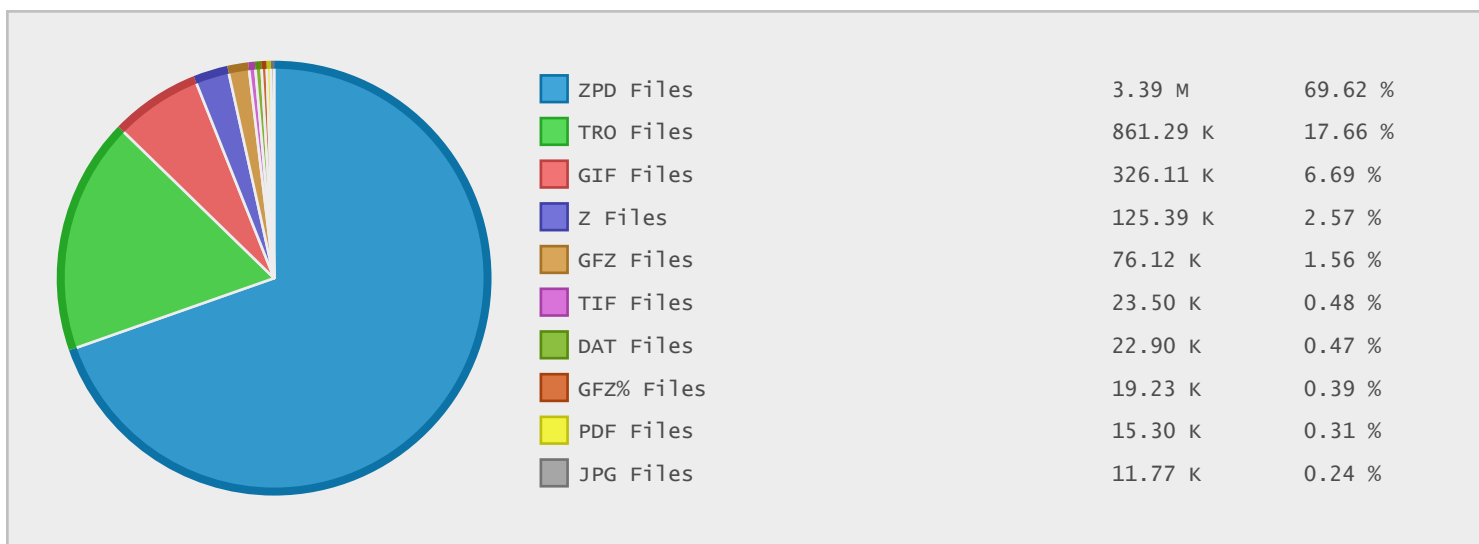

Top 10 File Categories Sorted By Disk Space

Last 12 Months Modified Disk Space History

Last 10 Years Modified Disk Space History

Total:	741.66 GB
Average:	74.17 GB
Maximum:	285.59 GB
Minimum:	4.84 GB
From:	2006
To:	2015

Last 10 Years Modified File Count History

Total:	4867423 ...
Average:	486742 Files
Maximum:	4415112 ...
Minimum:	30807 Files
From:	2006
To:	2015

Top 10 File Extensions Sorted By Disk Space

Top 10 File Extensions Sorted By Number of Files