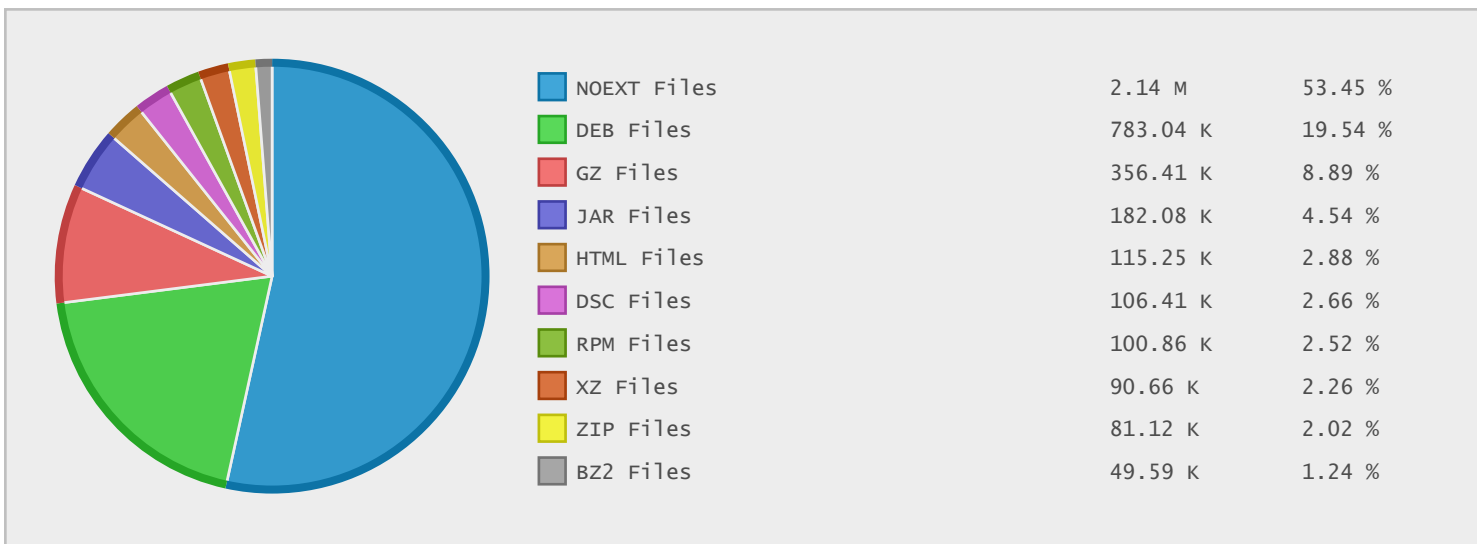

Top 10 File Categories Sorted By Disk Space

Last 12 Months Modified Disk Space History

Last 10 Years Modified Disk Space History

Total:	4129.79 GB
Average:	412.98 GB
Maximum:	1183.15 GB
Minimum:	69.87 GB
From:	2006
To:	2015

Last 10 Years Modified File Count History

Total:	4273287 ...
Average:	427329 Files
Maximum:	1403103 ...
Minimum:	125749 Files
From:	2006
To:	2015

Top 10 File Extensions Sorted By Disk Space

Top 10 File Extensions Sorted By Number of Files