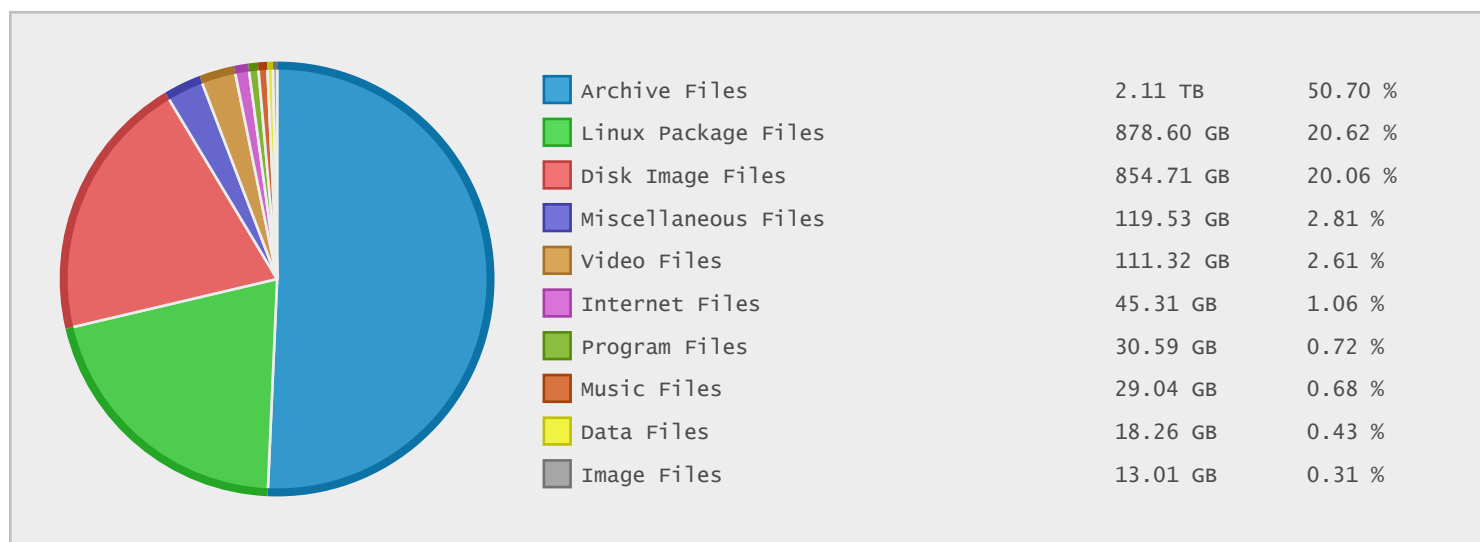

GNOME-DB Archive - FTP Site Statistics

Property	Value
FTP Server	ftp.gnome-db.org
Description	GNOME-DB Archive
Country	United States
Scan Date	09/Jun/2015
Total Dirs	309,850
Total Files	4,619,651
Total Data	4.18 TB

Top 20 Directories Sorted by Disk Space

Name	Dirs	Files	Data	Data (%)
/	309850	4619651	4.18 TB	100.00 %
/mirror	309850	4619651	4.18 TB	100.00 %
/mirror/opensuse.org	242	2527	885.16 GB	20.67 %
/mirror/opensuse.org/ports	129	1814	794.88 GB	18.57 %
/mirror/ubuntu	42304	495549	620.82 GB	14.50 %
/mirror/ubuntu/pool	41079	485584	616.21 GB	14.39 %
/mirror/turnkeylinux	1201	12090	569.07 GB	13.29 %
/mirror/turnkeylinux/images	8	5765	569.05 GB	13.29 %
/mirror/opensuse.org/ports/aarch64	27	1445	531.11 GB	12.40 %
/mirror/opensuse.org/ports/aarch64/factory	4	1445	531.11 GB	12.40 %
/mirror/opensuse.org/ports/aarch64/fac...	0	1342	525.86 GB	12.28 %
/mirror/ubuntu/pool/universe	32492	297276	288.17 GB	6.73 %
/mirror/debian-archive	18788	572953	286.42 GB	6.69 %
/mirror/debian-archive/pool	16418	568927	284.61 GB	6.65 %
/mirror/ubuntu/pool/main	7230	178803	280.98 GB	6.56 %
/mirror/debian-archive/pool/main	15518	558128	274.28 GB	6.41 %
/mirror/eclipse.org	12842	432764	243.93 GB	5.70 %
/mirror/cdimage.ubuntu.com	84	1399	236.82 GB	5.53 %
/mirror/gnome.org	12383	159096	163.82 GB	3.83 %
/mirror/opensuse.org/ports/ppc	21	80	145.40 GB	3.40 %

Top 10 File Categories Sorted By Disk Space

Last 12 Months Modified Disk Space History

Last 10 Years Modified Disk Space History

Total:	4129.79 GB
Average:	412.98 GB
Maximum:	1183.15 GB
Minimum:	69.87 GB
From:	2006
To:	2015

Last 10 Years Modified File Count History

Total:	4273287 ...
Average:	427329 Files
Maximum:	1403103 ...
Minimum:	125749 Files
From:	2006
To:	2015

Top 10 File Extensions Sorted By Disk Space

Top 10 File Extensions Sorted By Number of Files