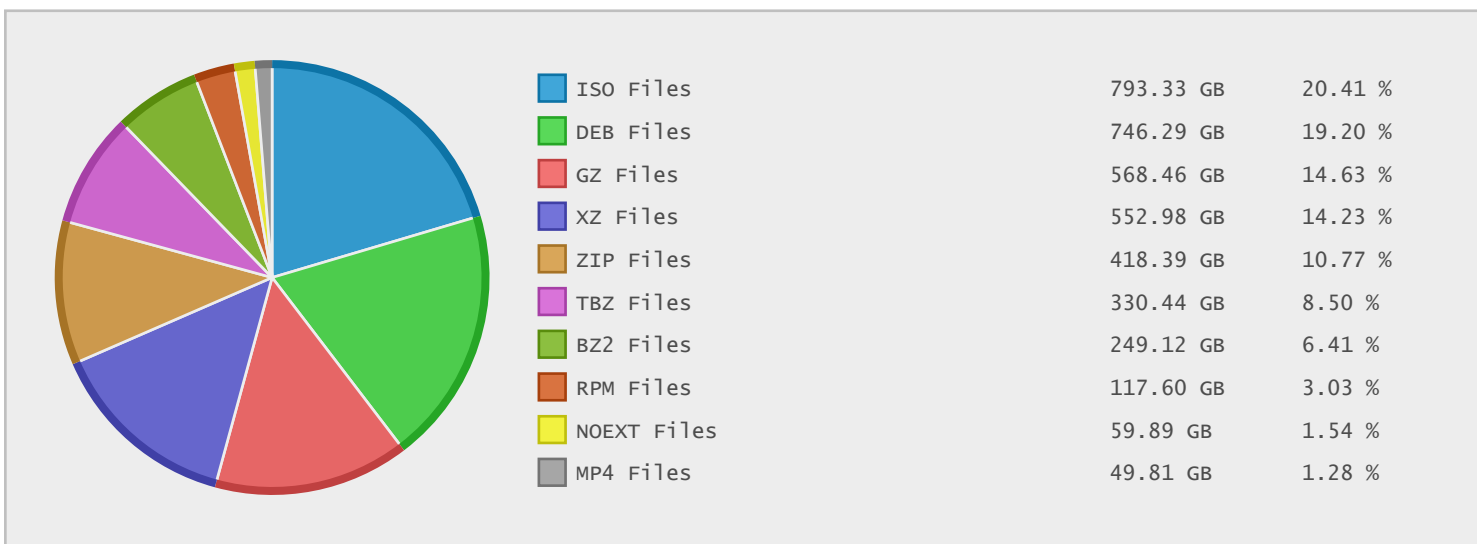

GNOME-DB Archive - FTP Site Statistics

Property	Value
FTP Server	ftp.gnome-db.org
Description	GNOME-DB Archive
Country	United States
Scan Date	09/Jun/2015
Total Dirs	309,850
Total Files	4,619,651
Total Data	4.18 TB

Top 10 File Categories Sorted By Disk Space

Last 12 Months Modified Disk Space History

Last 10 Years Modified Disk Space History

Total:	4129.79 GB
Average:	412.98 GB
Maximum:	1183.15 GB
Minimum:	69.87 GB
From:	2006
To:	2015

Last 10 Years Modified File Count History

Total:	4273287 ...
Average:	427329 Files
Maximum:	1403103 ...
Minimum:	125749 Files
From:	2006
To:	2015

Top 10 File Extensions Sorted By Disk Space

Top 10 File Extensions Sorted By Number of Files