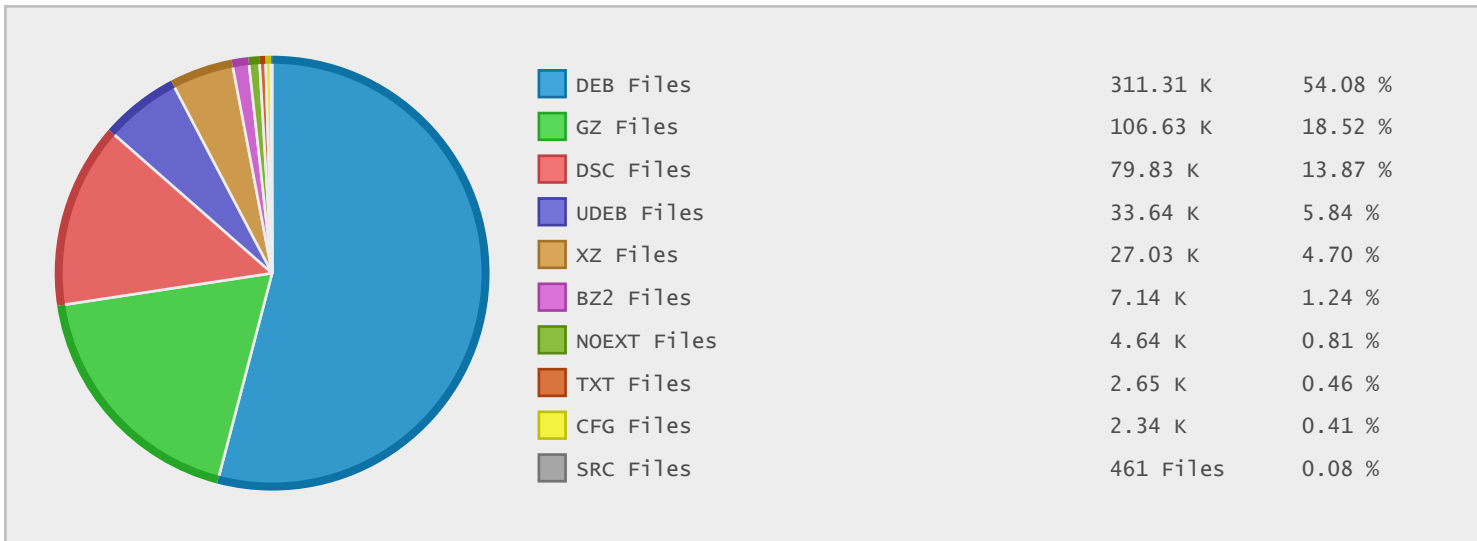

Top 10 File Categories Sorted By Disk Space

Last 12 Months Modified Disk Space History

Last 10 Years Modified Disk Space History

Total:	738.46 GB
Average:	73.85 GB
Maximum:	259.70 GB
Minimum:	1.26 GB
From:	2006
To:	2015

Last 10 Years Modified File Count History

Total:	575824 Files
Average:	57582 Files
Maximum:	182724 Files
Minimum:	2530 Files
From:	2006
To:	2015

Top 10 File Extensions Sorted By Disk Space

Top 10 File Extensions Sorted By Number of Files