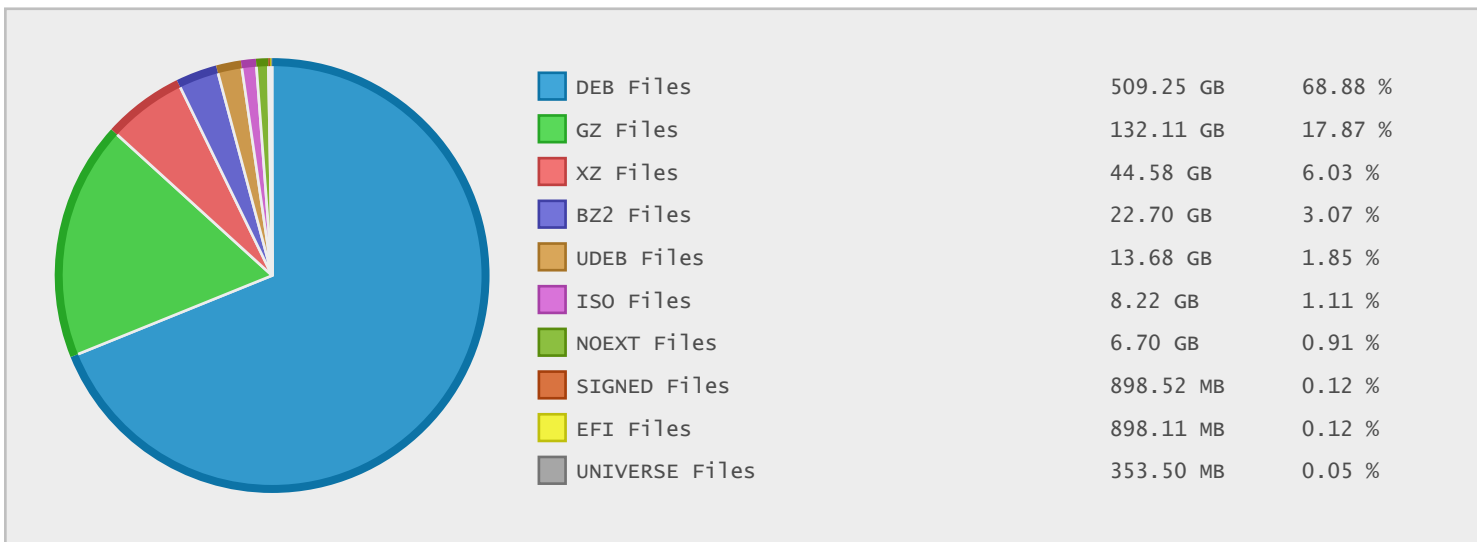

Top 10 File Categories Sorted By Disk Space

Last 12 Months Modified Disk Space History

Last 10 Years Modified Disk Space History

Total:	738.46 GB
Average:	73.85 GB
Maximum:	259.70 GB
Minimum:	1.26 GB
From:	2006
To:	2015

Last 10 Years Modified File Count History

Total:	575824 Files
Average:	57582 Files
Maximum:	182724 Files
Minimum:	2530 Files
From:	2006
To:	2015

Top 10 File Extensions Sorted By Disk Space

Top 10 File Extensions Sorted By Number of Files