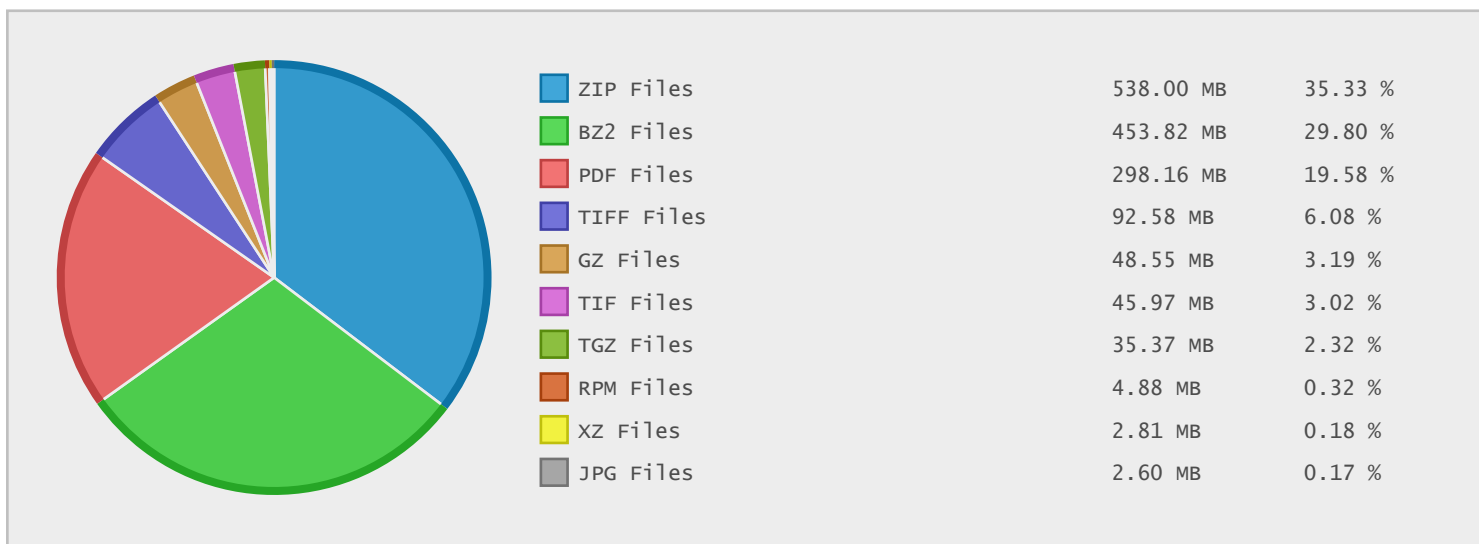

Groessler.org Archive - FTP Site Statistics

| Property | Value |
|-------------|-----------------------|
| FTP Server | ftp.groessler.org |
| Description | Groessler.org Archive |
| Country | Germany |
| Scan Date | 23/Jun/2015 |
| Total Dirs | 128 |
| Total Files | 2,036 |
| Total Data | 1.49 GB |

Top 10 File Categories Sorted By Disk Space

Last 12 Months Modified Disk Space History

Last 10 Years Modified Disk Space History

| | |
|----------|---------|
| Total: | 1.00 GB |
| Average: | 0.10 GB |
| Maximum: | 0.31 GB |
| Minimum: | 0.00 GB |
| From: | 2006 |
| To: | 2015 |

Last 10 Years Modified File Count History

| | |
|----------|-----------|
| Total: | 739 Files |
| Average: | 74 Files |
| Maximum: | 605 Files |
| Minimum: | 1 Files |
| From: | 2006 |
| To: | 2015 |

Top 10 File Extensions Sorted By Disk Space