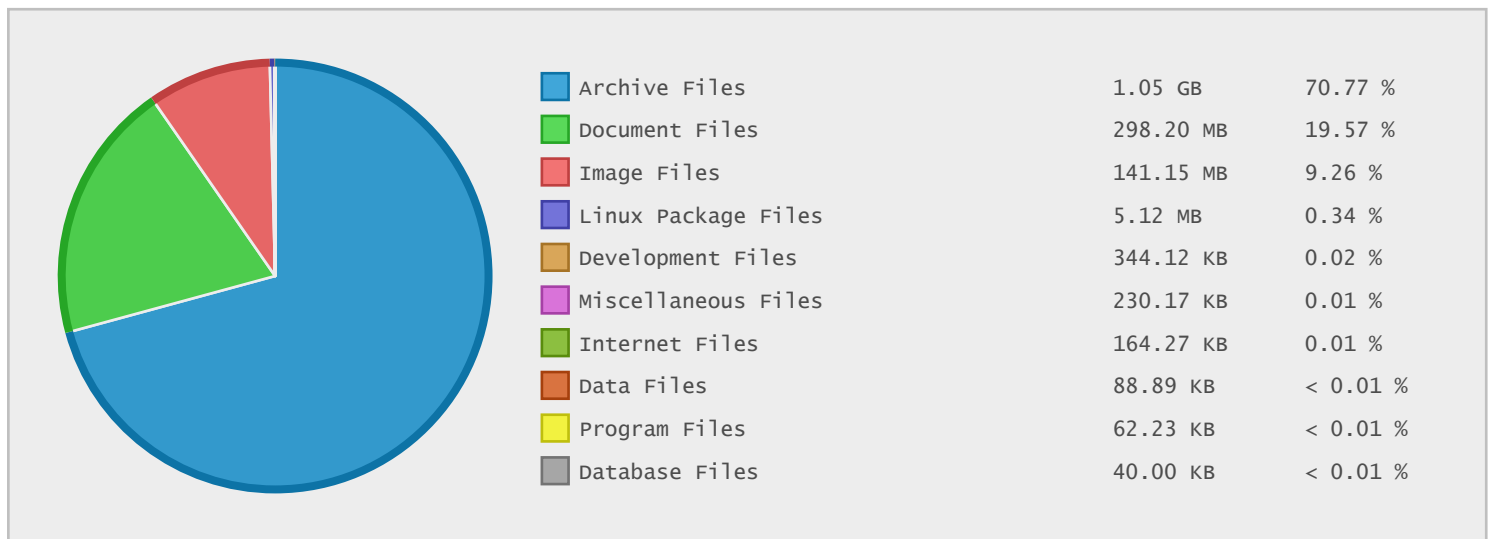

Groessler.org Archive - FTP Site Statistics

| Property | Value |
|-------------|-----------------------|
| FTP Server | ftp.groessler.org |
| Description | Groessler.org Archive |
| Country | Germany |
| Scan Date | 23/Jun/2015 |
| Total Dirs | 128 |
| Total Files | 2,036 |
| Total Data | 1.49 GB |

Top 10 File Categories Sorted By Disk Space

Last 12 Months Modified Disk Space History

Last 10 Years Modified Disk Space History

| | |
|----------|---------|
| Total: | 1.00 GB |
| Average: | 0.10 GB |
| Maximum: | 0.31 GB |
| Minimum: | 0.00 GB |
| From: | 2006 |
| To: | 2015 |