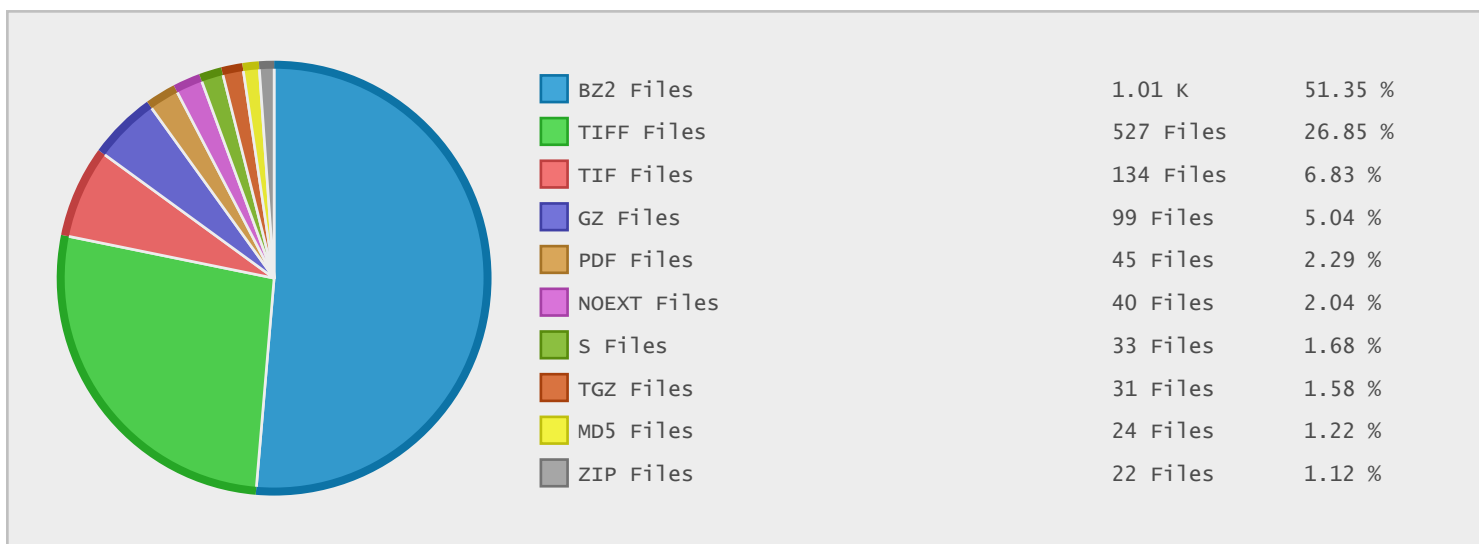

Top 10 File Extensions Sorted By Number of Files