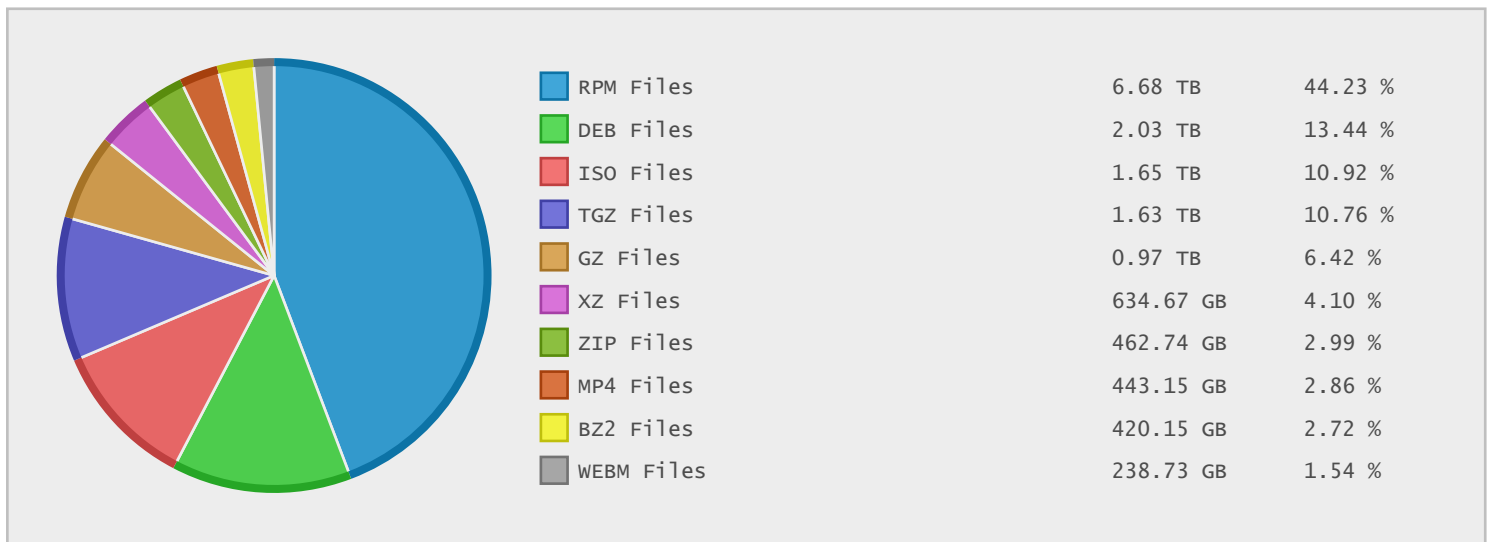

Top 10 File Extensions Sorted By Disk Space