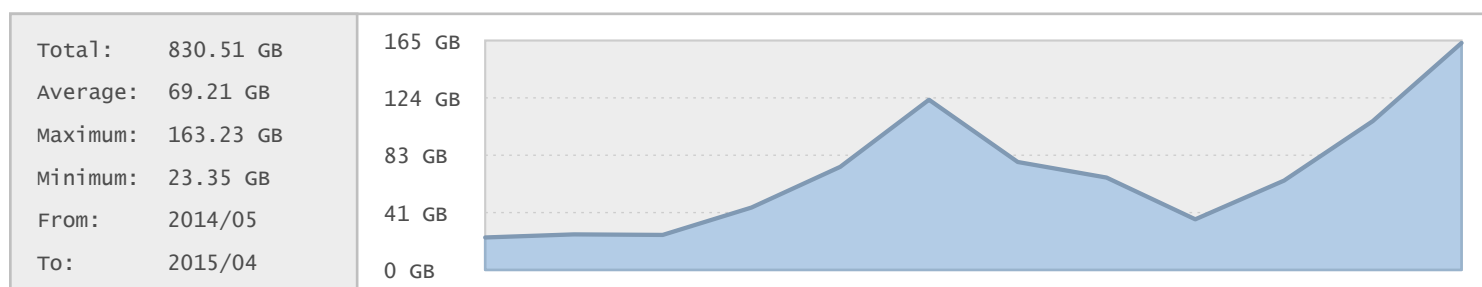

Last 12 Months Modified Disk Space History