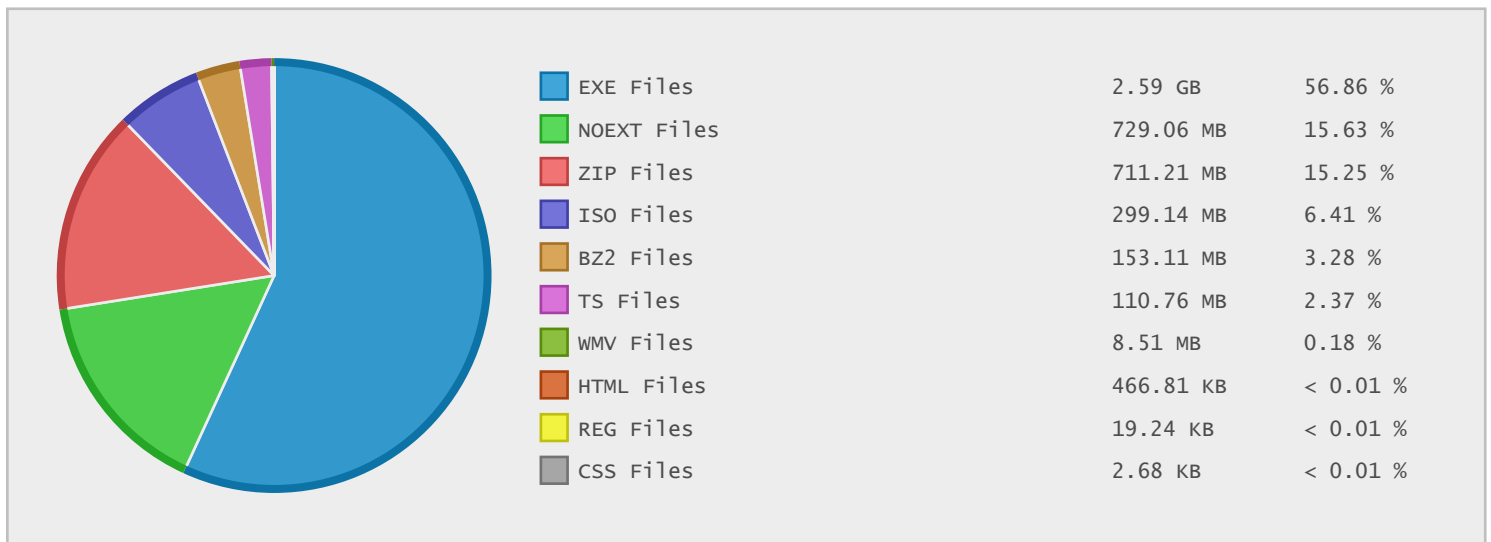

Top 10 File Categories Sorted By Disk Space

Last 12 Months Modified Disk Space History

Last 10 Years Modified Disk Space History

Last 10 Years Modified File Count History

Top 10 File Extensions Sorted By Disk Space

Top 10 File Extensions Sorted By Number of Files

Top 10 File Categories Sorted by Disk Space

Category	Files	Data	Data (%)
Program Files	50	2.59 GB	56.86 %
Archive Files	72	864.31 MB	18.53 %
Miscellaneous Files	5	729.06 MB	15.63 %
Disk Image Files	1	299.14 MB	6.41 %
Data Files	4	110.78 MB	2.37 %
Music Files	1	8.51 MB	0.18 %
Internet Files	373	469.49 KB	< 0.01 %