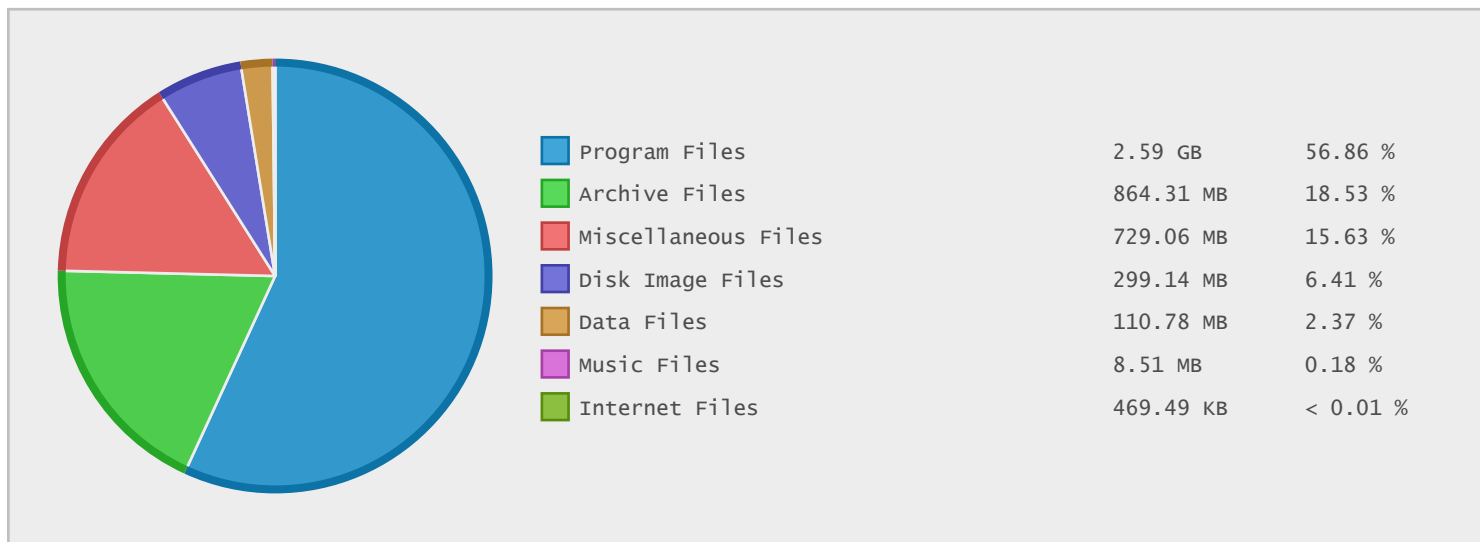

Hauppauge Computer Works - FTP Site Statistics

Property	Value
FTP Server	ftp.hauppauge.com
Description	Hauppauge Computer works
Country	United States
Scan Date	09/Jun/2015
Total Dirs	61
Total Files	506
Total Data	4.56 GB

Top 20 Directories Sorted by Disk Space

Name	Dirs	Files	Data	Data (%)
/	61	506	4.56 GB	100.00 %
/Support	60	506	4.56 GB	100.00 %
/Support/Test	3	12	0.96 GB	21.00 %
/Support/streameez	1	7	766.42 MB	16.43 %
/Support/PCTV	0	2	565.18 MB	12.12 %
/Support/HDPVR2	2	12	516.94 MB	11.08 %
/Support/wintv7	0	6	432.65 MB	9.27 %
/Support/HDPVR	2	7	254.79 MB	5.46 %
/Support/Media MVP-HD	2	14	238.22 MB	5.11 %
/Support/HVR950Q	1	9	160.09 MB	3.43 %
/Support/Media MVP-HD/GPL Compliance	0	10	153.11 MB	3.28 %
/Support/Test/w8	0	1	149.23 MB	3.20 %
/Support/Wintv 8	0	1	149.15 MB	3.20 %
/Support/Rocket	0	2	103.03 MB	2.21 %
/Support/USBLive2	0	3	98.23 MB	2.11 %
/Support/HVR2250	1	12	89.45 MB	1.92 %
/Support/install_cd	0	1	84.42 MB	1.81 %
/Support/HDPVR2/Samplevideo	0	1	75.95 MB	1.63 %
/Support/Jon	1	2	73.60 MB	1.58 %
/Support/HVR2250/2255	0	6	54.38 MB	1.17 %

Top 10 File Categories Sorted By Disk Space