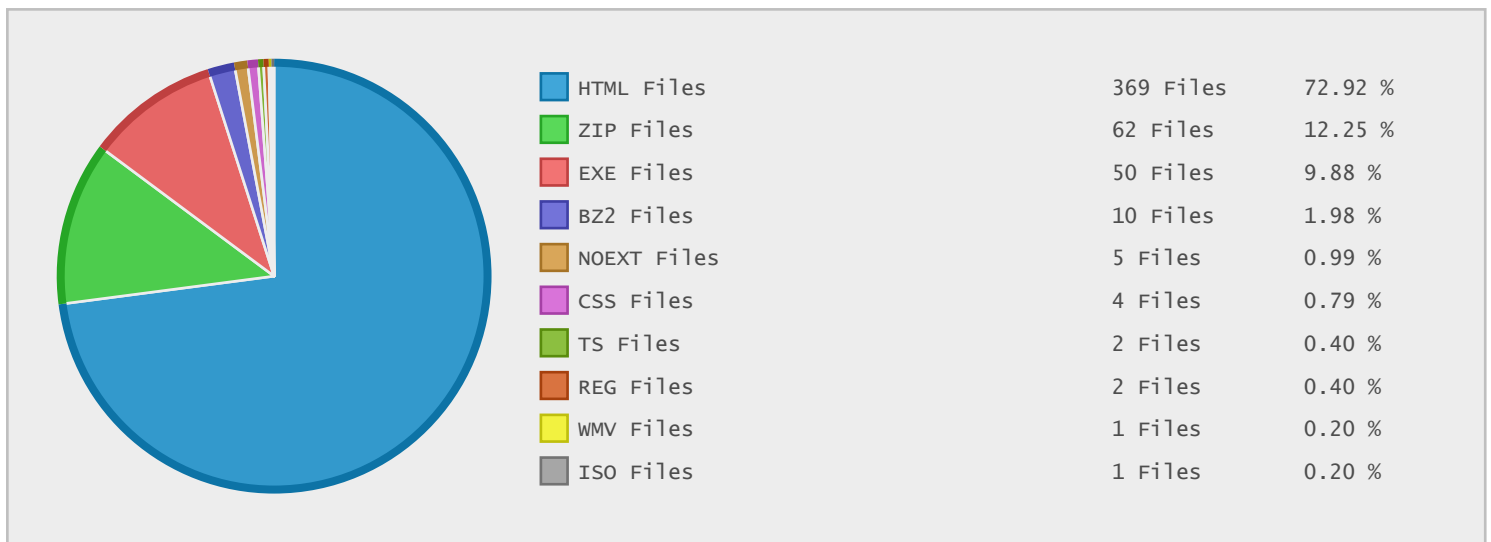

Hauppauge Computer Works - FTP Site Statistics

Property	Value
FTP Server	ftp.hauppauge.com
Description	Hauppauge Computer works
Country	United States
Scan Date	09/Jun/2015
Total Dirs	61
Total Files	506
Total Data	4.56 GB

Top 10 File Categories Sorted By Disk Space

Last 12 Months Modified Disk Space History

Last 10 Years Modified Disk Space History

Last 10 Years Modified File Count History

Top 10 File Extensions Sorted By Disk Space

Top 10 File Extensions Sorted By Number of Files

Top 10 File Categories Sorted by Disk Space

Category	Files	Data	Data (%)
Program Files	50	2.59 GB	56.86 %
Archive Files	72	864.31 MB	18.53 %
Miscellaneous Files	5	729.06 MB	15.63 %
Disk Image Files	1	299.14 MB	6.41 %
Data Files	4	110.78 MB	2.37 %
Music Files	1	8.51 MB	0.18 %
Internet Files	373	469.49 KB	< 0.01 %