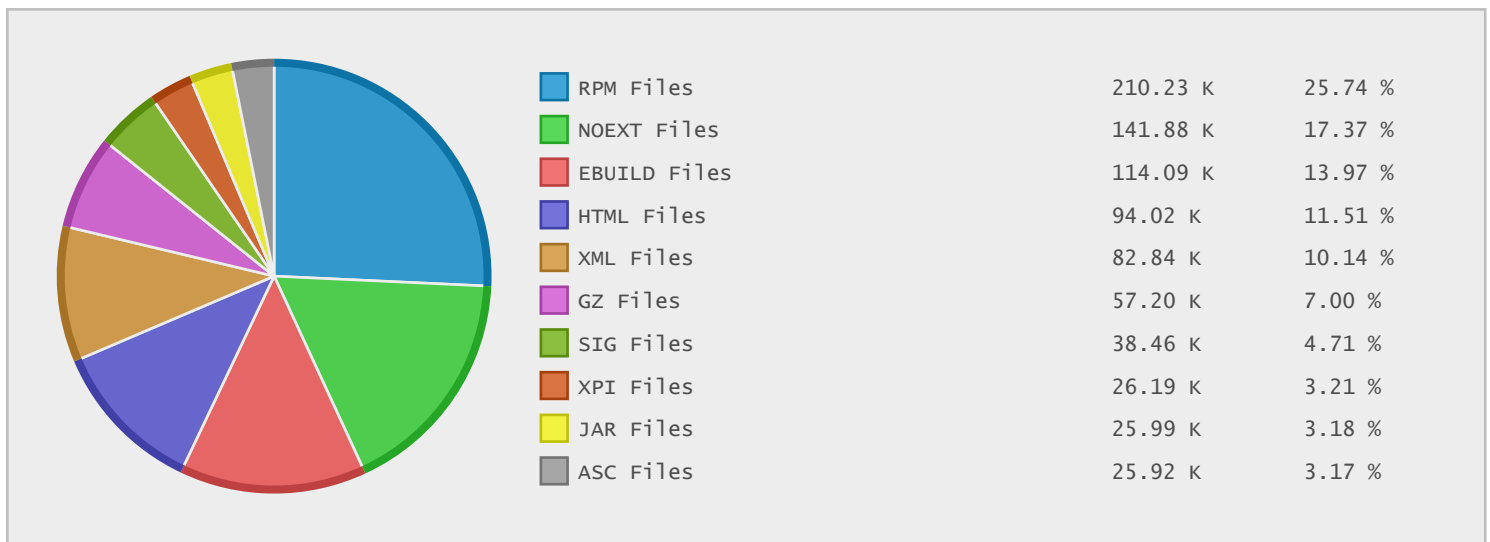

Top 10 File Categories Sorted By Disk Space

Last 12 Months Modified Disk Space History

Last 10 Years Modified Disk Space History

Last 10 Years Modified File Count History

Top 10 File Extensions Sorted By Disk Space

Top 10 File Extensions Sorted By Number of Files

Top 10 File Categories Sorted by Disk Space

Category	Files	Data	Data (%)
Archive Files	117218	20.34 TB	70.01 %
Miscellaneous Files	224639	5.97 TB	20.54 %
Disk Image Files	4293	1.67 TB	5.74 %
Linux Package Files	214515	549.07 GB	1.85 %
Video Files	1077	194.52 GB	0.65 %
Program Files	2835	135.61 GB	0.46 %
Music Files	675	82.46 GB	0.28 %
windows Package Files	1320	66.20 GB	0.22 %
Data Files	101132	31.31 GB	0.11 %
Internet Files	123816	15.90 GB	0.05 %