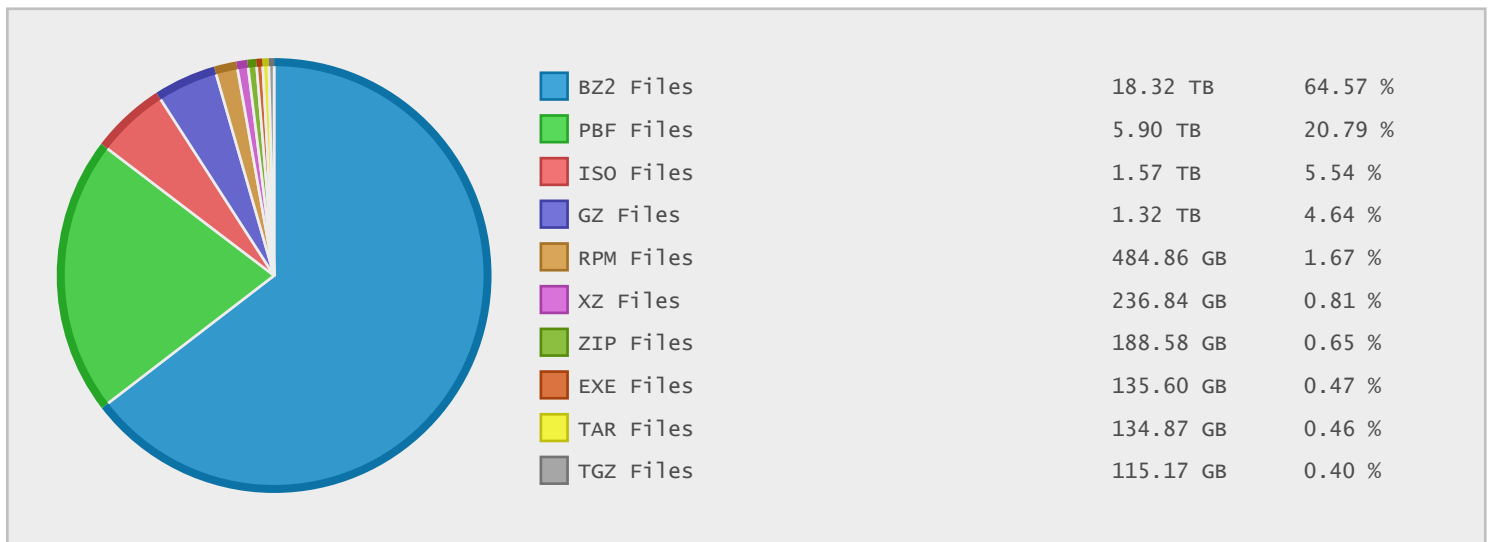

Top 10 File Categories Sorted By Disk Space

Last 12 Months Modified Disk Space History

Last 10 Years Modified Disk Space History

Last 10 Years Modified File Count History

Top 10 File Extensions Sorted By Disk Space

Top 10 File Extensions Sorted By Number of Files

Top 10 File Categories Sorted by Disk Space

Category	Files	Data	Data (%)
Archive Files	117218	20.34 TB	70.01 %
Miscellaneous Files	224639	5.97 TB	20.54 %
Disk Image Files	4293	1.67 TB	5.74 %
Linux Package Files	214515	549.07 GB	1.85 %
Video Files	1077	194.52 GB	0.65 %
Program Files	2835	135.61 GB	0.46 %
Music Files	675	82.46 GB	0.28 %
windows Package Files	1320	66.20 GB	0.22 %
Data Files	101132	31.31 GB	0.11 %
Internet Files	123816	15.90 GB	0.05 %