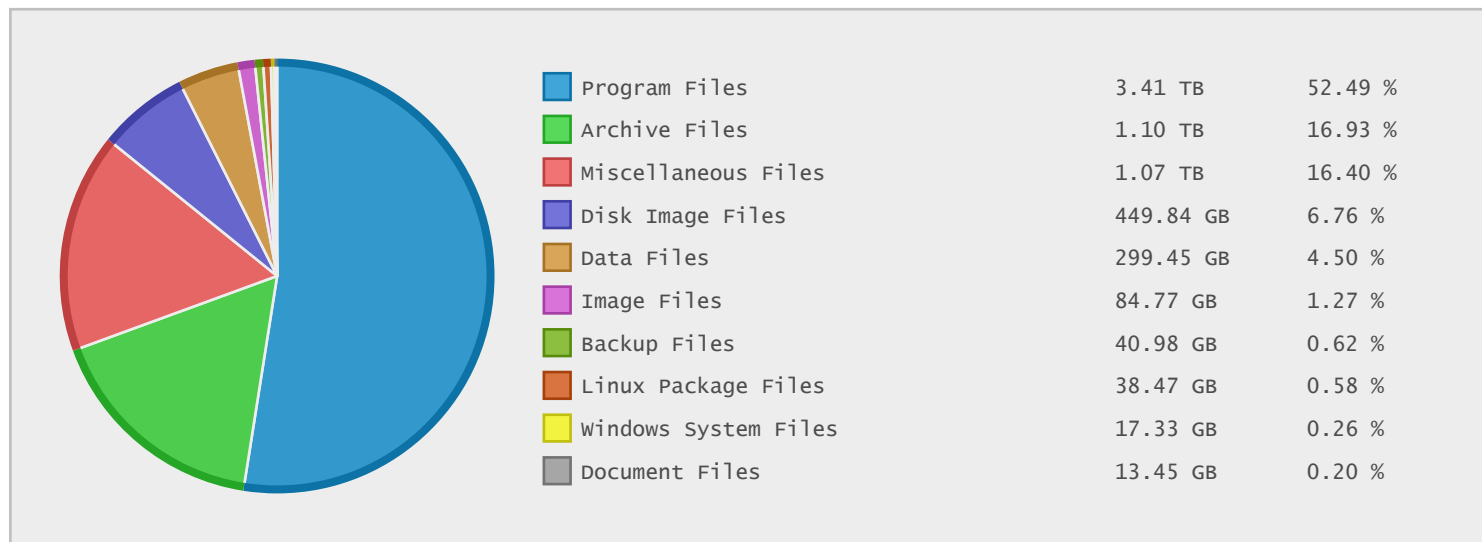

HP Software Archive - FTP Site Statistics

Property	Value
FTP Server	ftp.hp.com
Description	HP Software Archive
Country	United States
Scan Date	17/Nov/2015
Total Dirs	133,867
Total Files	448,170
Total Data	6.53 TB

Top 20 Directories Sorted by Disk Space

Name	Dirs	Files	Data	Data (%)
/	133867	448170	6.53 TB	100.00 %
/pub	133864	448170	6.53 TB	100.00 %
/pub/softpaq	197	103850	2.22 TB	33.95 %
/pub/softlib	94175	62804	1.86 TB	28.45 %
/pub/tcimages	119	1281	0.95 TB	14.55 %
/pub/tcimages/EasyUpdate	72	1174	884.69 GB	13.23 %
/pub/tcimages/EasyUpdate/Images	27	743	881.43 GB	13.18 %
/pub/softlib/software12	11257	12178	663.65 GB	9.92 %
/pub/softlib2	32111	35175	661.83 GB	9.90 %
/pub/softlib2/software1	32108	35175	661.83 GB	9.90 %
/pub/softlib/software10	11939	5929	326.34 GB	4.88 %
/pub/softlib/software13	1942	1457	185.99 GB	2.78 %
/pub/softlib2/software1/pubsw-linux	7841	12028	162.79 GB	2.43 %
/pub/softpaq/sp69001-69500	0	975	146.58 GB	2.19 %
/pub/caps-softpaq	132	4913	127.96 GB	1.91 %
/pub/caps-softpaq/softpaq	112	4781	127.29 GB	1.90 %
/pub/softpaq/sp66001-66500	0	943	121.25 GB	1.81 %
/pub/softlib/software11	5472	2669	116.34 GB	1.74 %
/pub/hpdesignjet	435	1530	110.37 GB	1.65 %
/pub/hpdesignjet/updates	434	1528	110.37 GB	1.65 %

Top 10 File Categories Sorted By Disk Space