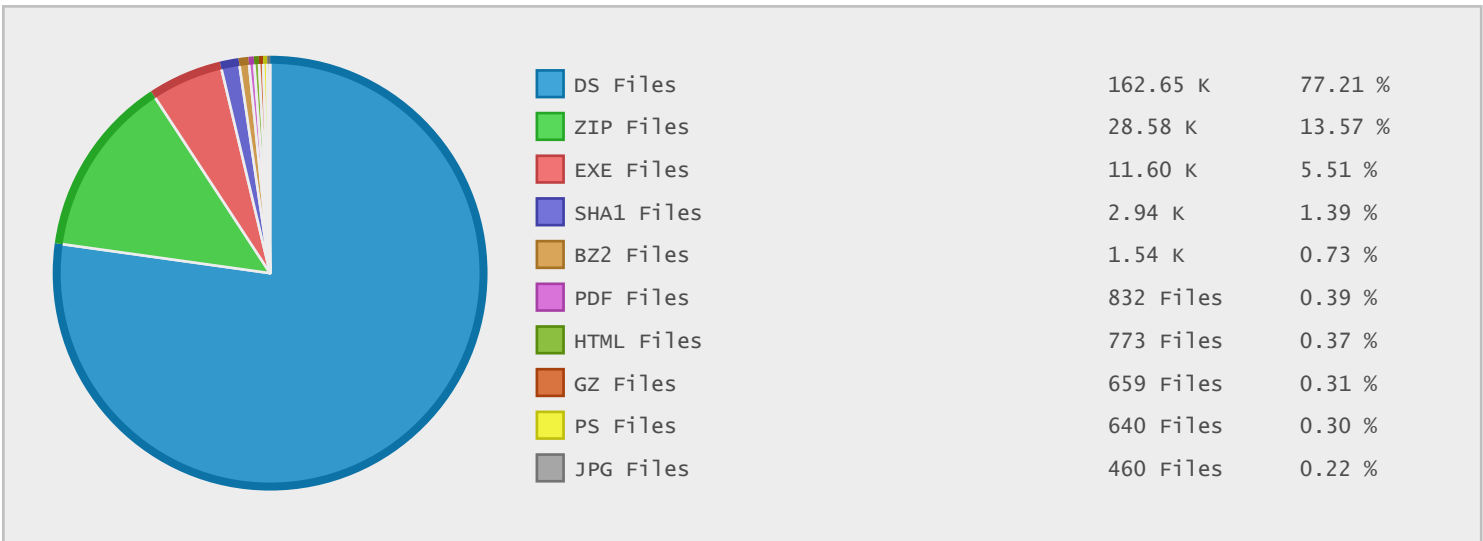

Top 20 Directories Sorted by Disk Space

Name	Dirs	Files	Data	Data (%)
/	2718	215052	4.57 TB	100.00 %
/pub	1114	167195	4.50 TB	98.49 %
/pub/datasets	1076	166469	4.49 TB	98.31 %
/pub/datasets/animation-bear	1061	165332	4.40 TB	96.26 %
/pub/datasets/animation-bear/nfs-2	8	5874	3.40 TB	74.33 %
/pub/datasets/animation-bear/nfs-2/set-3	0	998	725.46 GB	15.51 %
/pub/datasets/animation-bear/nfs-2/set-5	0	1032	569.99 GB	12.19 %
/pub/datasets/animation-bear/nfs-2/set-2	0	934	564.94 GB	12.08 %
/pub/datasets/animation-bear/nfs-2/set-0	0	948	558.01 GB	11.93 %
/pub/datasets/animation-bear/nfs-1	21	1672	506.34 GB	10.83 %
/pub/datasets/animation-bear/sar	861	153469	504.38 GB	10.78 %
/pub/datasets/animation-bear/nfs-2/set-4	0	920	490.25 GB	10.48 %
/pub/datasets/animation-bear/nfs-2/set-1	0	886	489.46 GB	10.46 %
/pub/datasets/animation-bear/nfs-1/set-17	0	190	97.72 GB	2.09 %
/pub/datasets/eillard	0	361	86.22 GB	1.84 %
/pub/datasets/animation-bear/nfs-1/set-18	0	181	79.18 GB	1.69 %
/pub/datasets/animation-bear/nfs-1/set-6	0	327	76.68 GB	1.64 %
/gatekeeper	1582	47786	70.34 GB	1.50 %
/gatekeeper/pub	1581	47786	70.34 GB	1.50 %
/gatekeeper/pub/micro	975	40480	64.79 GB	1.39 %

Top 10 File Categories Sorted By Disk Space

Last 12 Months Modified Disk Space History

Last 10 Years Modified Disk Space History

Last 10 Years Modified File Count History

Top 10 File Extensions Sorted By Disk Space

Top 10 File Extensions Sorted By Number of Files

Top 10 File Categories Sorted by Disk Space

Category	Files	Data	Data (%)
Data Files	162706	4.41 TB	96.44 %
Archive Files	31556	120.41 GB	2.57 %
Program Files	11614	36.45 GB	0.78 %
Miscellaneous Files	5043	4.51 GB	0.10 %
Disk Image Files	4	1.57 GB	0.03 %
Document Files	1988	1.35 GB	0.03 %
Image Files	864	1.04 GB	0.02 %
Video Files	9	594.51 MB	0.01 %
windows Package Files	135	336.03 MB	< 0.01 %
Internet Files	814	91.66 MB	< 0.01 %