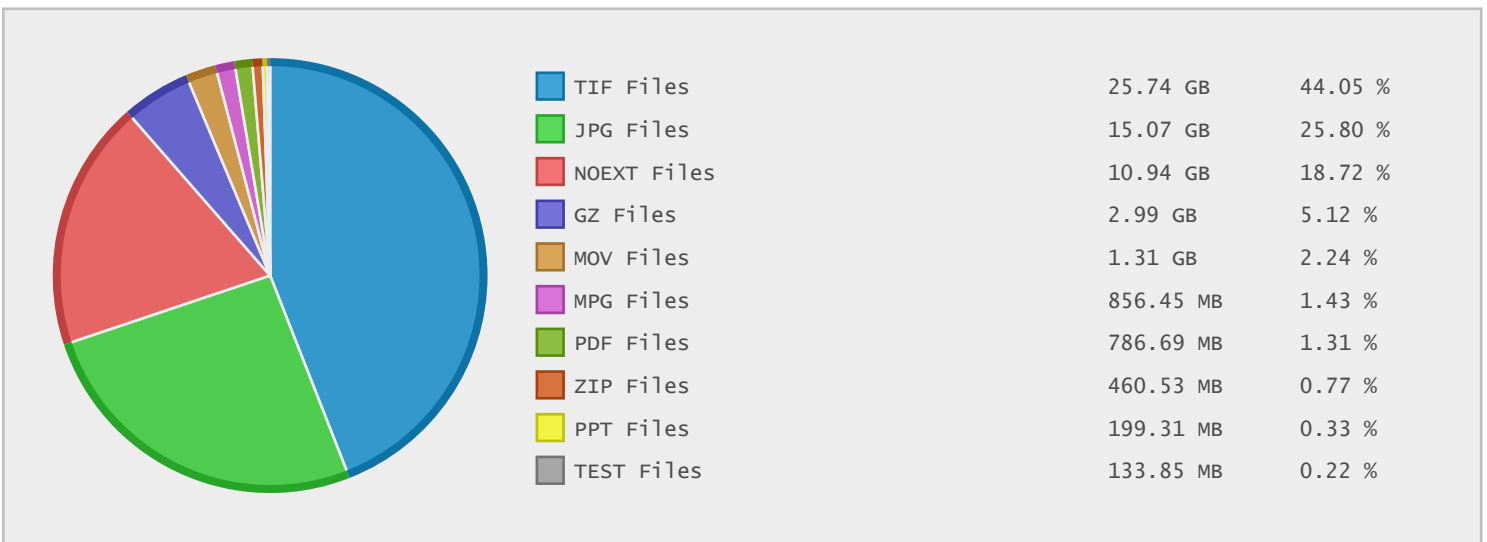

Top 10 File Categories Sorted By Disk Space

Last 12 Months Modified Disk Space History

Last 10 Years Modified Disk Space History

Last 10 Years Modified File Count History

Top 10 File Extensions Sorted By Disk Space

Top 10 File Extensions Sorted By Number of Files

Top 10 File Categories Sorted by Disk Space

Category	Files	Data	Data (%)
Image Files	14373	40.86 GB	69.37 %
Miscellaneous Files	293	10.95 GB	18.59 %
Archive Files	56	3.45 GB	5.86 %
Video Files	120	2.22 GB	3.77 %
Document Files	9472	1.05 GB	1.79 %
Data Files	59	225.66 MB	0.37 %
Music Files	13	91.65 MB	0.15 %
Disk Image Files	1	55.84 MB	0.09 %
Internet Files	256	3.13 MB	< 0.01 %
Program Files	1	1.11 MB	< 0.01 %