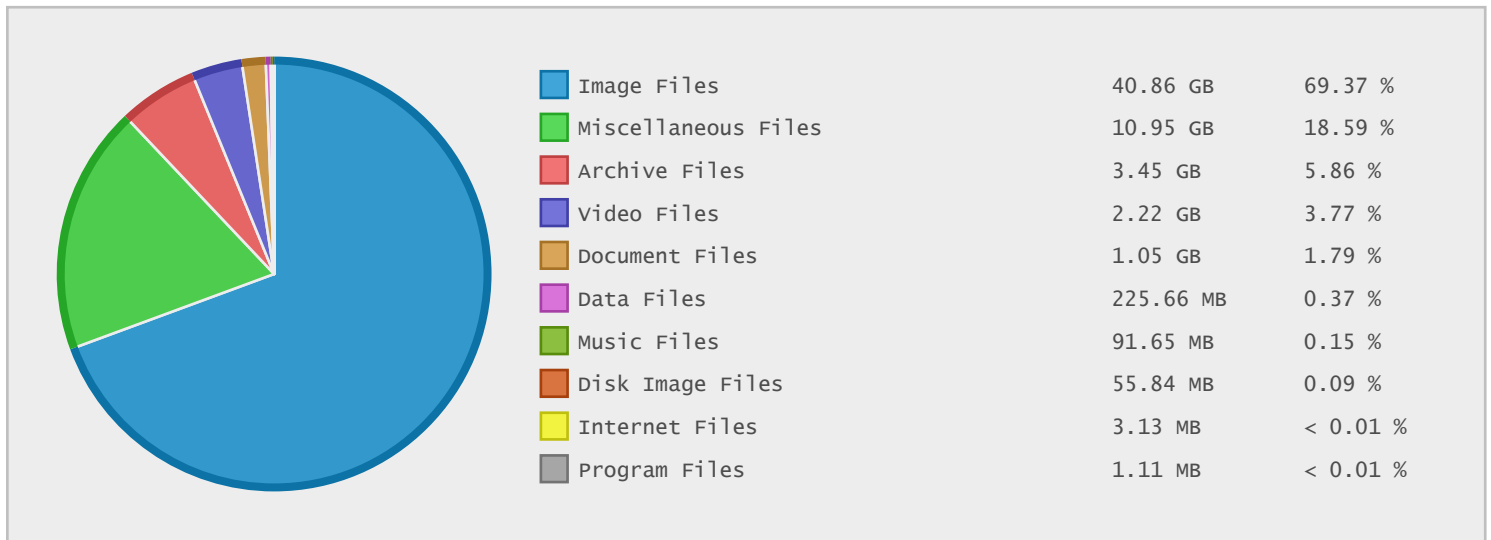

Property	Value
FTP Server	ftp.hq.nasa.gov
Description	National Aeronautics and Space Admin.
Country	United States
Scan Date	26/Apr/2014
Total Dirs	1,114
Total Files	24,658
Total Data	58.90 GB

Top 20 Directories Sorted by Disk Space

Name	Dirs	Files	Data	Data (%)
/	1114	24658	58.90 GB	100.00 %
/pub	1108	24650	58.89 GB	99.98 %
/pub/pao	962	23695	42.78 GB	72.63 %
/pub/pao/images	784	14359	41.09 GB	69.77 %
/pub/pao/images/paoimages	759	14075	40.60 GB	68.94 %
/pub/pao/images/paoimages/space_station	307	5239	28.74 GB	48.80 %
/pub/pao/images/paoimages/misc	173	3899	5.77 GB	9.80 %
/pub/pao/images/paoimages/space_statio...	16	253	3.98 GB	6.76 %
/pub/ig	18	38	2.94 GB	5.00 %
/pub/ig/ccd	16	36	2.94 GB	5.00 %
/pub/pao/images/paoimages/space_statio...	12	224	2.90 GB	4.93 %
/pub/ig/ccd/Moot Training	7	18	2.89 GB	4.91 %
/pub/pao/images/paoimages/space_statio...	18	211	2.78 GB	4.71 %
/pub/pao/images/paoimages/misc/temp_pi...	19	1007	2.47 GB	4.20 %
/pub/pao/images/paoimages/space_statio...	12	260	2.46 GB	4.18 %
/pub/issoutreach	8	42	2.42 GB	4.11 %
/pub/pao/images/paoimages/space_statio...	15	264	2.20 GB	3.73 %
/pub/pao/images/paoimages/space_statio...	18	258	2.19 GB	3.72 %
/pub/pao/images/paoimages/space_statio...	15	157	2.15 GB	3.65 %
/pub/pao/images/paoimages/space_statio...	3	93	1.93 GB	3.27 %

Top 10 File Categories Sorted By Disk Space