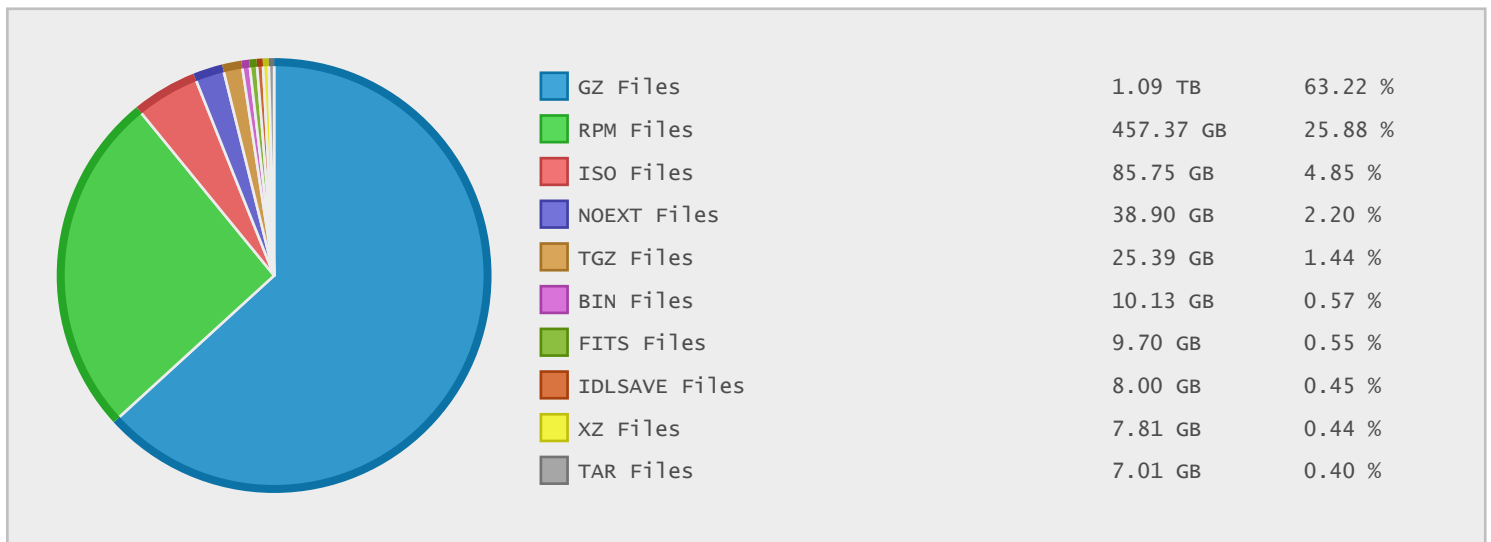

Top 10 File Categories Sorted By Disk Space

Last 12 Months Modified Disk Space History

Last 10 Years Modified Disk Space History

Last 10 Years Modified File Count History

Top 10 File Extensions Sorted By Disk Space

Top 10 File Extensions Sorted By Number of Files

Top 10 File Categories Sorted by Disk Space

Category	Files	Data	Data (%)
Archive Files	296591	1.14 TB	64.28 %
Linux Package Files	455583	459.07 GB	25.33 %
Disk Image Files	156	86.78 GB	4.79 %
Miscellaneous Files	16704	61.79 GB	3.41 %
Data Files	56208	20.42 GB	1.13 %
Video Files	36	6.49 GB	0.36 %
Image Files	7123	5.61 GB	0.31 %
Document Files	11628	3.80 GB	0.21 %
Program Files	551	3.04 GB	0.17 %
Development Files	1665	440.77 MB	0.02 %