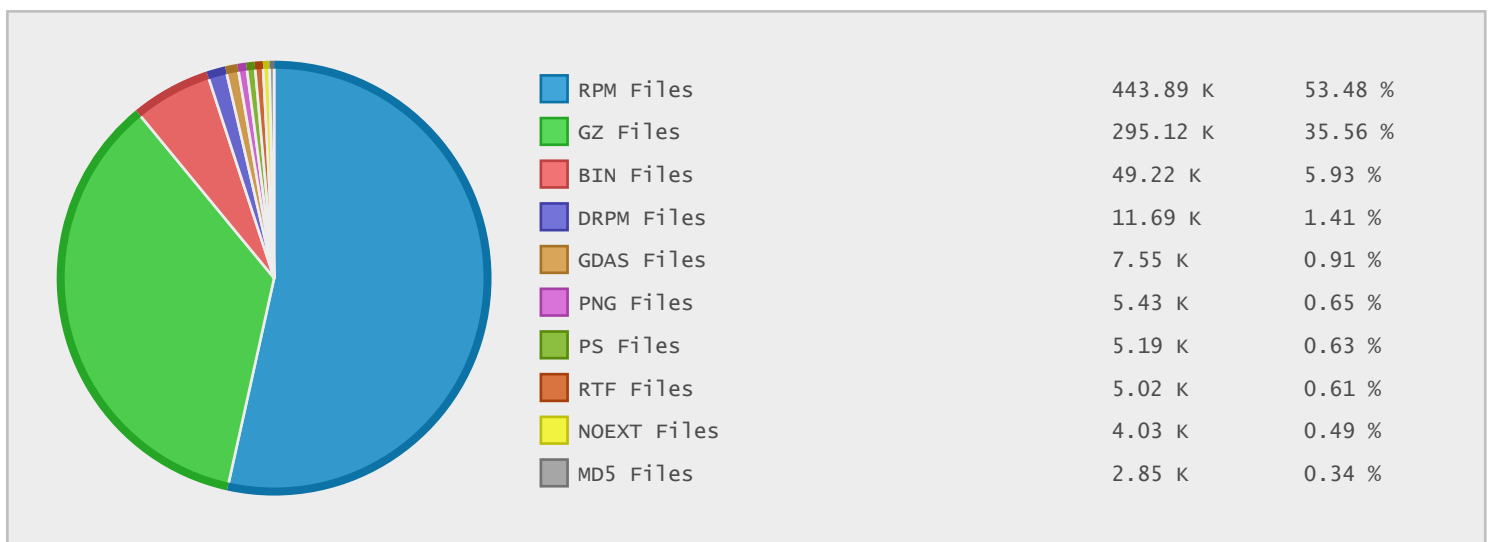

Top 10 File Categories Sorted By Disk Space

Last 12 Months Modified Disk Space History

Last 10 Years Modified Disk Space History

Last 10 Years Modified File Count History

Top 10 File Extensions Sorted By Disk Space

Top 10 File Extensions Sorted By Number of Files

Top 10 File Categories Sorted by Disk Space

Category	Files	Data	Data (%)
Archive Files	296591	1.14 TB	64.28 %
Linux Package Files	455583	459.07 GB	25.33 %
Disk Image Files	156	86.78 GB	4.79 %
Miscellaneous Files	16704	61.79 GB	3.41 %
Data Files	56208	20.42 GB	1.13 %
Video Files	36	6.49 GB	0.36 %
Image Files	7123	5.61 GB	0.31 %
Document Files	11628	3.80 GB	0.21 %
Program Files	551	3.04 GB	0.17 %
Development Files	1665	440.77 MB	0.02 %