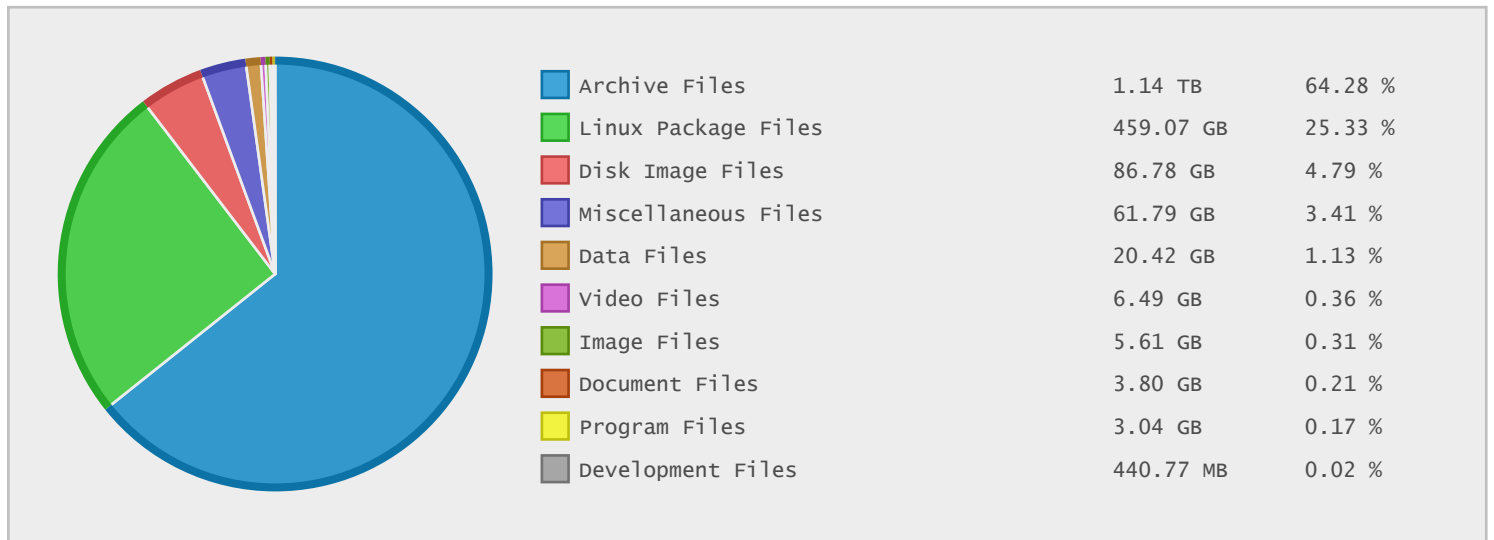

Top 20 Directories Sorted by Disk Space

Name	Dirs	Files	Data	Data (%)
/	4265	847776	1.77 TB	100.00 %
/pub	4229	847644	1.77 TB	99.75 %
/pub/outgoing	1204	373616	1.21 TB	68.48 %
/pub/outgoing/phoenix	764	346510	1.15 TB	65.23 %
/pub/mirrors	3020	474028	566.93 GB	31.28 %
/pub/outgoing/phoenix/PHOENIX-ACES-2009	20	3225	503.80 GB	27.79 %
/pub/outgoing/phoenix/PHOENIX-ACES-200...	19	3225	503.80 GB	27.79 %
/pub/outgoing/phoenix/PHOENIX-ACES-200...	18	3225	503.80 GB	27.79 %
/pub/mirrors/opensuse	1062	457143	493.67 GB	27.23 %
/pub/mirrors/opensuse/opensuse	1061	457143	493.67 GB	27.23 %
/pub/outgoing/phoenix/PHOENIX-ACES-200...	11	2785	486.25 GB	26.82 %
/pub/outgoing/phoenix/PHOENIX-ACES-200...	10	2785	486.25 GB	26.82 %
/pub/outgoing/phoenix/PHOENIX-ACES-200...	3	2007	328.57 GB	18.13 %
/pub/mirrors/opensuse/opensuse/ports	527	275041	263.60 GB	14.54 %
/pub/outgoing/phoenix/GAIA_HighRes	18	9320	234.51 GB	12.94 %
/pub/outgoing/phoenix/GAIA_HighRes/Spectra	17	9320	234.51 GB	12.94 %
/pub/outgoing/phoenix/GAIA_I	131	209688	228.69 GB	12.62 %
/pub/mirrors/opensuse/opensuse/ports/ppc	351	191747	186.12 GB	10.27 %
/pub/outgoing/phoenix/PHOENIX-ACES-200...	0	846	175.21 GB	9.67 %
/pub/outgoing/phoenix/GAIA_I/Gaia_RVS	32	35011	146.27 GB	8.07 %

Top 10 File Categories Sorted By Disk Space