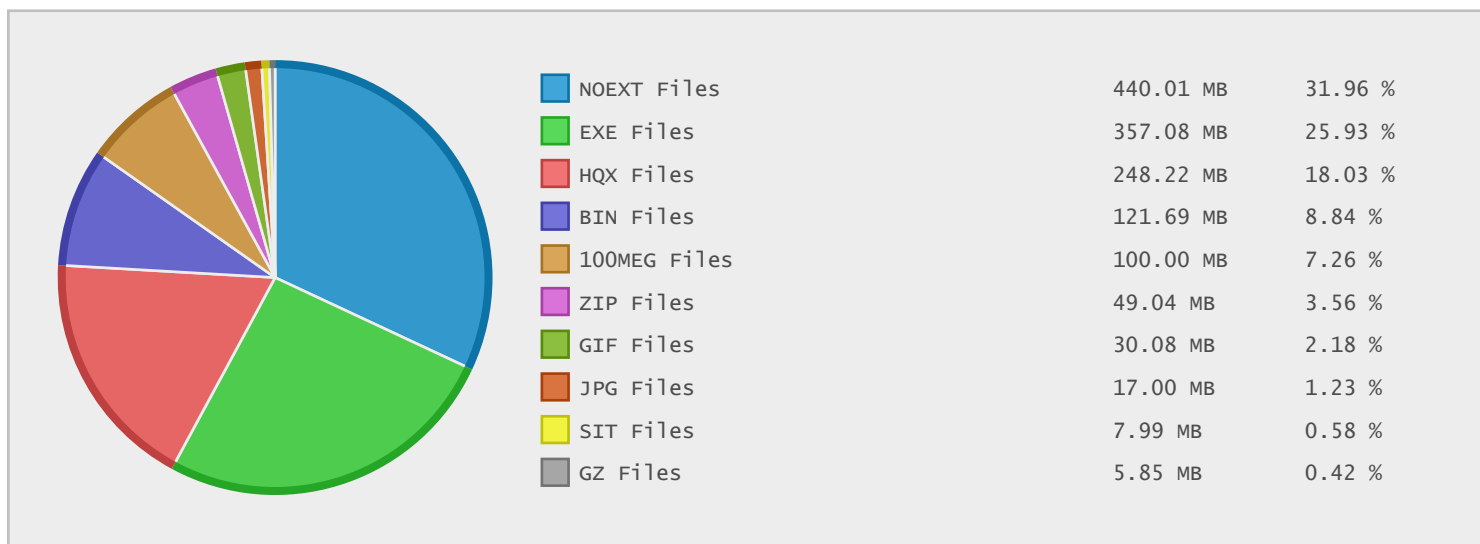

Top 10 File Categories Sorted By Disk Space

Last 12 Months Modified Disk Space History

Last 10 Years Modified Disk Space History

Last 10 Years Modified File Count History

Top 10 File Extensions Sorted By Disk Space