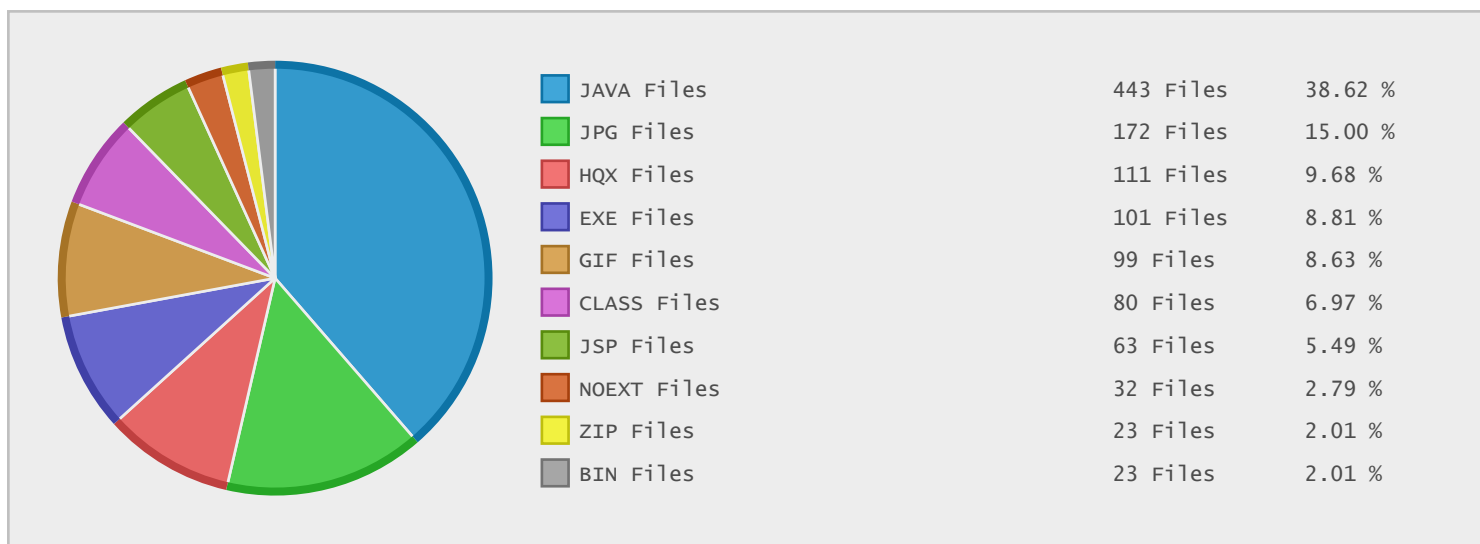

HyperSurf Internet Access Services - FTP Site Statistics

| Property | Value |
|-------------|------------------------------------|
| FTP Server | ftp.hypersurf.com |
| Description | HyperSurf Internet Access Services |
| Country | United States |
| Scan Date | 29/Aug/2015 |
| Total Dirs | 234 |
| Total Files | 1,280 |
| Total Data | 1.36 GB |

Top 10 File Categories Sorted By Disk Space

Last 12 Months Modified Disk Space History

Last 10 Years Modified Disk Space History

Last 10 Years Modified File Count History

Top 10 File Extensions Sorted By Disk Space

Top 10 File Extensions Sorted By Number of Files

Top 10 File Categories Sorted by Disk Space

| Category | Files | Data | Data (%) |
|----------------------|-------|-----------|----------|
| Miscellaneous Files | 39 | 540.03 MB | 38.88 % |
| Program Files | 101 | 357.08 MB | 25.71 % |
| Archive Files | 149 | 311.10 MB | 22.40 % |
| Data Files | 46 | 123.77 MB | 8.91 % |
| Image Files | 272 | 47.35 MB | 3.41 % |
| Document Files | 40 | 5.09 MB | 0.37 % |
| Development Files | 525 | 3.15 MB | 0.23 % |
| Internet Files | 98 | 1.31 MB | 0.09 % |
| windows System Files | 1 | 38.00 KB | < 0.01 % |
| Script Files | 8 | 1.97 KB | < 0.01 % |