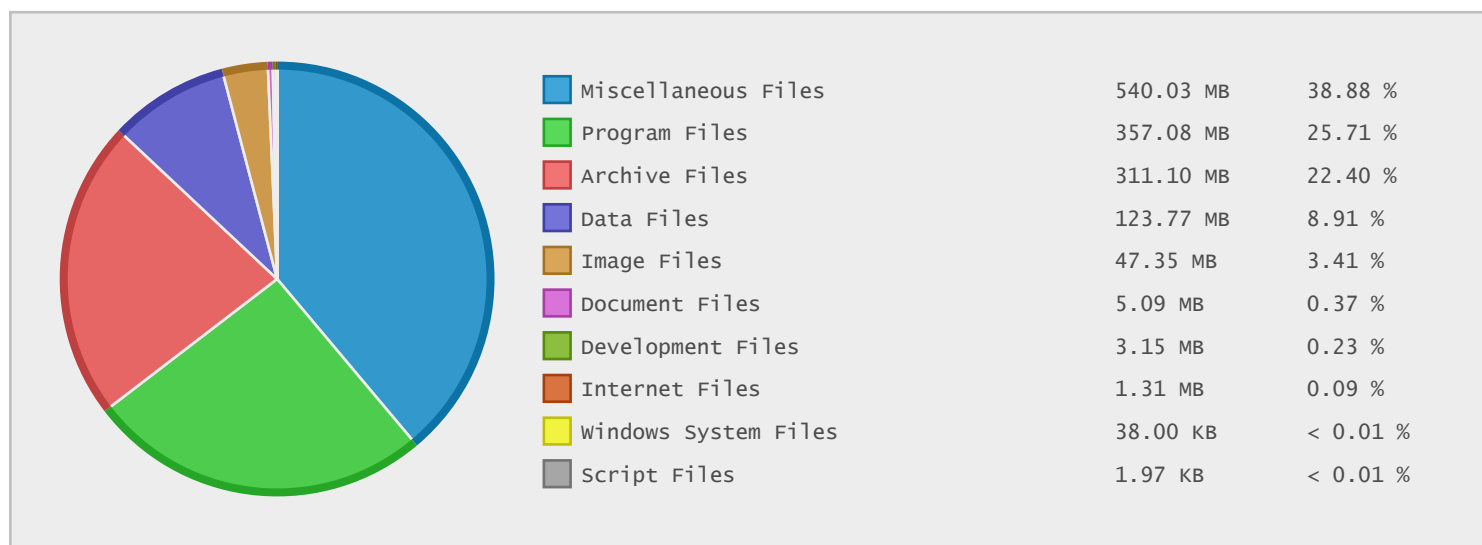

HyperSurf Internet Access Services - FTP Site Statistics

Property	Value
FTP Server	ftp.hypersurf.com
Description	HyperSurf Internet Access Services
Country	United States
Scan Date	29/Aug/2015
Total Dirs	234
Total Files	1,280
Total Data	1.36 GB

Top 20 Directories Sorted by Disk Space

Name	Dirs	Files	Data	Data (%)
/	234	1280	1.36 GB	100.00 %
/pub	229	1278	1.35 GB	99.86 %
/pub/users	193	1006	524.28 MB	37.75 %
/pub/users/t	12	154	483.51 MB	34.81 %
/pub/users/t/tferrari	7	154	483.51 MB	34.81 %
/pub/win	17	118	381.93 MB	27.50 %
/pub/mac	14	151	380.72 MB	27.41 %
/pub/win/firstclass	2	35	143.26 MB	10.31 %
/pub/mac/firstclass	2	37	139.91 MB	10.07 %
/pub/win/www	0	10	121.58 MB	8.75 %
/pub/mac/www	0	11	112.31 MB	8.09 %
/pub/speedtest	0	1	100.00 MB	7.20 %
/pub/mac/email	0	19	41.71 MB	3.00 %
/pub/win/util	0	24	36.36 MB	2.62 %
/pub/users/t/tferrari/Bill Levey Henry...	4	64	33.19 MB	2.39 %
/pub/mac/news	0	15	31.17 MB	2.24 %
/pub/mac/util	0	38	23.95 MB	1.72 %
/pub/win/news	0	10	23.24 MB	1.67 %
/pub/win/email	0	11	22.80 MB	1.64 %
/pub/users/t/tferrari/Bill Levey Henry...	2	43	21.73 MB	1.56 %

Top 10 File Categories Sorted By Disk Space