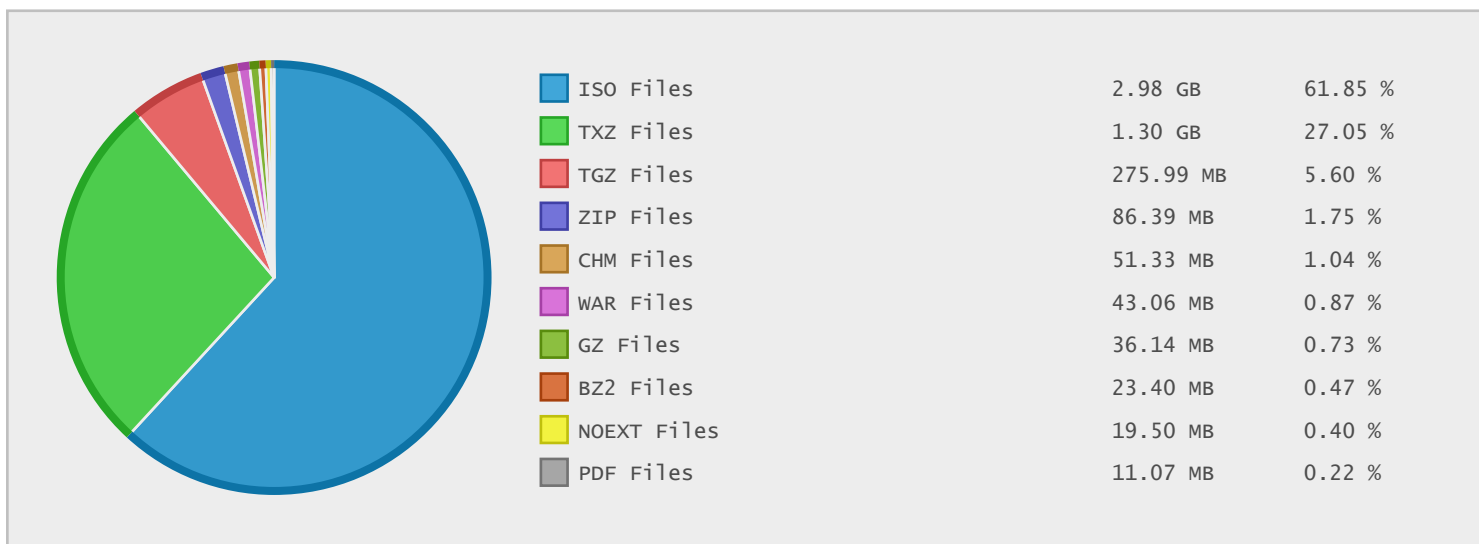

Top 10 File Categories Sorted By Disk Space

Last 12 Months Modified Disk Space History

Last 10 Years Modified Disk Space History

Total:	4.81 GB
Average:	0.48 GB
Maximum:	2.68 GB
Minimum:	0.00 GB
From:	2006
To:	2015

Last 10 Years Modified File Count History

Total:	1409 Files
Average:	141 Files
Maximum:	412 Files
Minimum:	0 Files
From:	2006
To:	2015

Top 10 File Extensions Sorted By Disk Space

Top 10 File Extensions Sorted By Number of Files