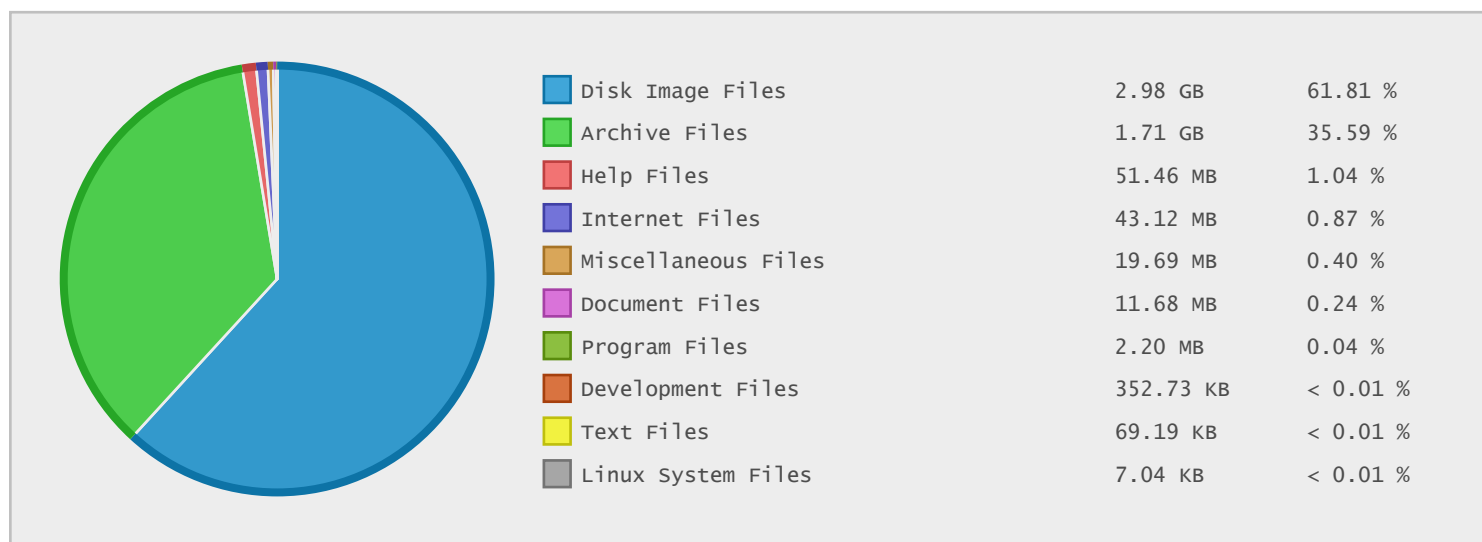

HZ University of Applied Sciences - FTP Site Statistics

Property	Value
FTP Server	ftp.hzeeland.nl
Description	HZ University of Applied Sciences
Country	Netherlands
Scan Date	06/Mar/2015
Total Dirs	109
Total Files	1,416
Total Data	4.81 GB

Top 20 Directories Sorted by Disk Space

Name	Dirs	Files	Data	Data (%)
/	109	1416	4.81 GB	100.00 %
/mirror	96	1409	4.81 GB	99.95 %
/mirror/linux	30	1140	4.57 GB	94.86 %
/mirror/linux/slackware	18	1137	3.91 GB	81.13 %
/mirror/linux/slackware/slackware-14.1-iso	1	4	2.31 GB	48.08 %
/mirror/linux/xubuntu	0	2	677.29 MB	13.74 %
/mirror/linux/slackware/slackware-14.0...	2	244	406.61 MB	8.25 %
/mirror/linux/slackware/slackware-13.3...	2	246	382.20 MB	7.75 %
/mirror/linux/slackware/slackware-13.0...	7	256	304.05 MB	6.17 %
/mirror/linux/slackware/slackware-12.1...	0	216	276.04 MB	5.60 %
/mirror/linux/slackware/slackware-14.1...	0	171	260.64 MB	5.29 %
/mirror/apache.org	64	269	250.85 MB	5.09 %
/mirror/apache.org/dist	63	269	250.85 MB	5.09 %
/mirror/apache.org/dist/httpd	62	269	250.85 MB	5.09 %
/mirror/apache.org/dist/httpd/docs	0	110	165.77 MB	3.36 %
/mirror/linux/slackware/slackware-14.0...	1	34	145.38 MB	2.95 %
/mirror/linux/slackware/slackware-13.3...	1	33	137.13 MB	2.78 %
/mirror/linux/slackware/slackware-13.0...	6	43	112.53 MB	2.28 %
/mirror/linux/slackware/slackware-13.0...	5	16	20.58 MB	0.42 %
/mirror/apache.org/dist/httpd/binaries	4	13	13.32 MB	0.27 %

Top 10 File Categories Sorted By Disk Space

Last 12 Months Modified Disk Space History

Last 10 Years Modified Disk Space History

Total:	4.81 GB
Average:	0.48 GB
Maximum:	2.68 GB
Minimum:	0.00 GB
From:	2006
To:	2015

Last 10 Years Modified File Count History

Total:	1409 Files
Average:	141 Files
Maximum:	412 Files
Minimum:	0 Files
From:	2006
To:	2015

Top 10 File Extensions Sorted By Disk Space

Top 10 File Extensions Sorted By Number of Files