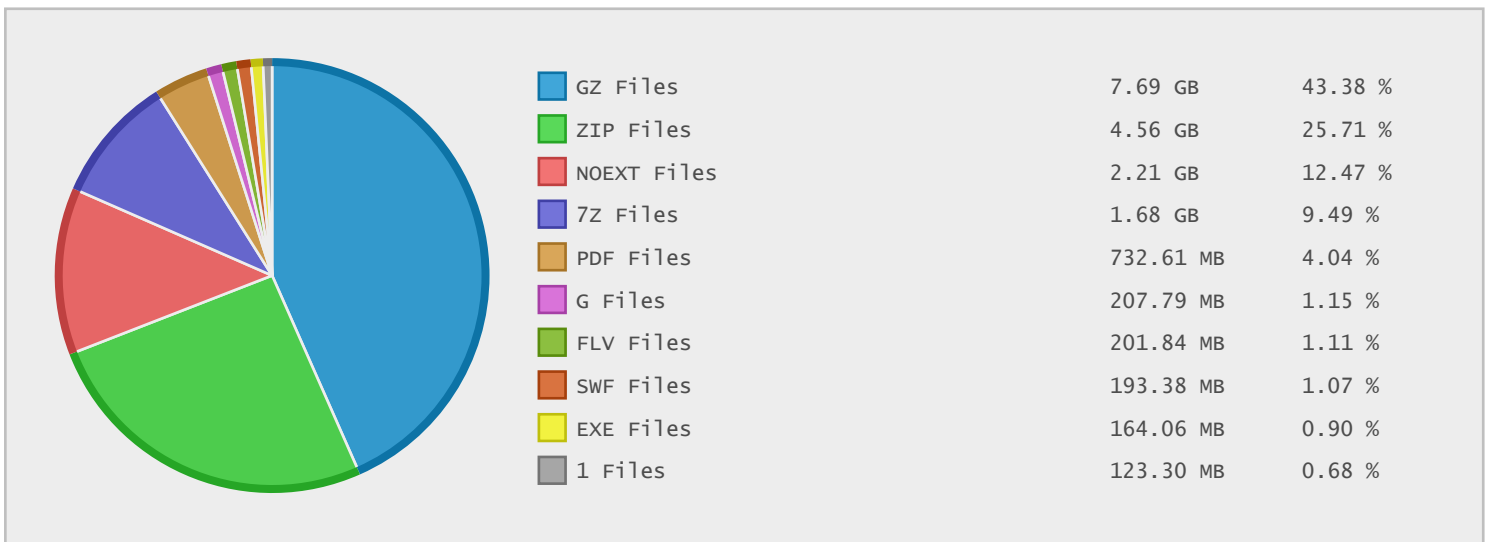

Top 10 File Categories Sorted By Disk Space

Last 12 Months Modified Disk Space History

Last 10 Years Modified Disk Space History

Last 10 Years Modified File Count History

Top 10 File Extensions Sorted By Disk Space

Top 10 File Extensions Sorted By Number of Files

Top 10 File Categories Sorted by Disk Space

Category	Files	Data	Data (%)
Archive Files	524	13.94 GB	71.75 %
Miscellaneous Files	6165	3.69 GB	19.01 %
Document Files	1507	0.98 GB	5.03 %
Internet Files	179	395.25 MB	1.99 %
Help Files	375	210.75 MB	1.06 %
Program Files	129	164.06 MB	0.82 %
Data Files	100	48.92 MB	0.25 %
windows Package Files	3	14.69 MB	0.07 %
Image Files	57	4.99 MB	0.03 %
Development Files	1	175.20 KB	< 0.01 %