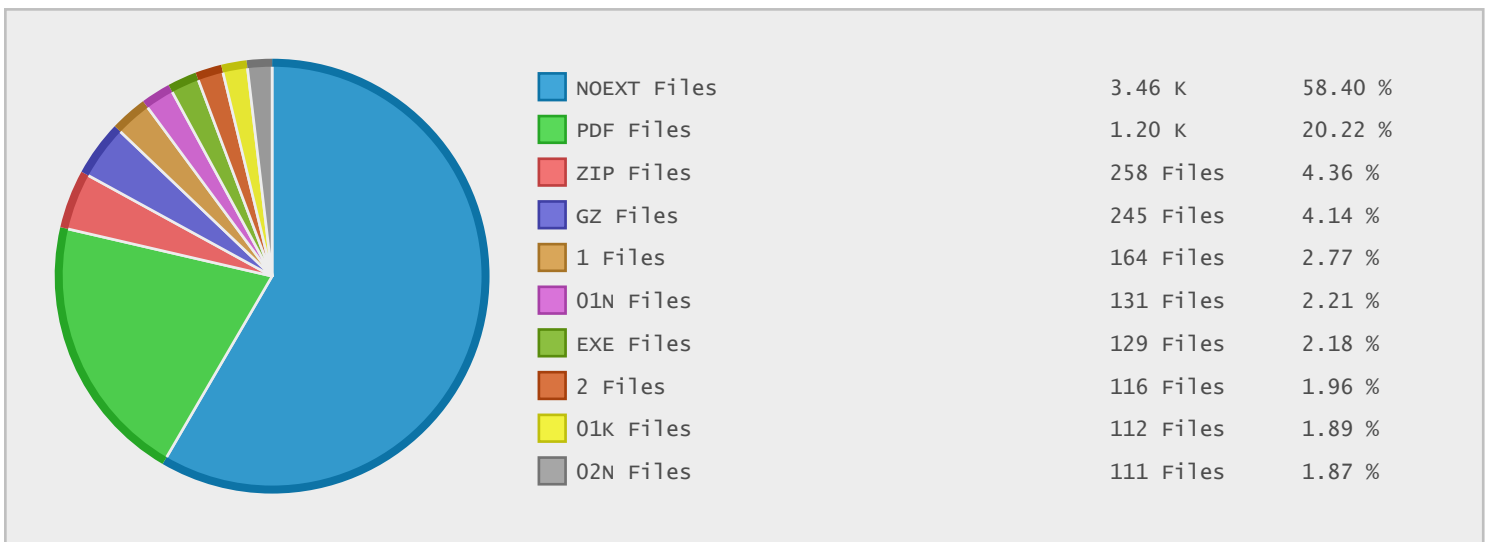

Indian Health Service Archive - FTP Site Statistics

Property	Value
FTP Server	ftp.ihs.gov
Description	Indian Health Service Archive
Country	United States
Scan Date	13/Jan/2015
Total Dirs	1,190
Total Files	9,041
Total Data	19.43 GB

Top 10 File Categories Sorted By Disk Space

Last 12 Months Modified Disk Space History

Last 10 Years Modified Disk Space History

Last 10 Years Modified File Count History

Top 10 File Extensions Sorted By Disk Space

Top 10 File Extensions Sorted By Number of Files

Top 10 File Categories Sorted by Disk Space

Category	Files	Data	Data (%)
Archive Files	524	13.94 GB	71.75 %
Miscellaneous Files	6165	3.69 GB	19.01 %
Document Files	1507	0.98 GB	5.03 %
Internet Files	179	395.25 MB	1.99 %
Help Files	375	210.75 MB	1.06 %
Program Files	129	164.06 MB	0.82 %
Data Files	100	48.92 MB	0.25 %
windows Package Files	3	14.69 MB	0.07 %
Image Files	57	4.99 MB	0.03 %
Development Files	1	175.20 KB	< 0.01 %