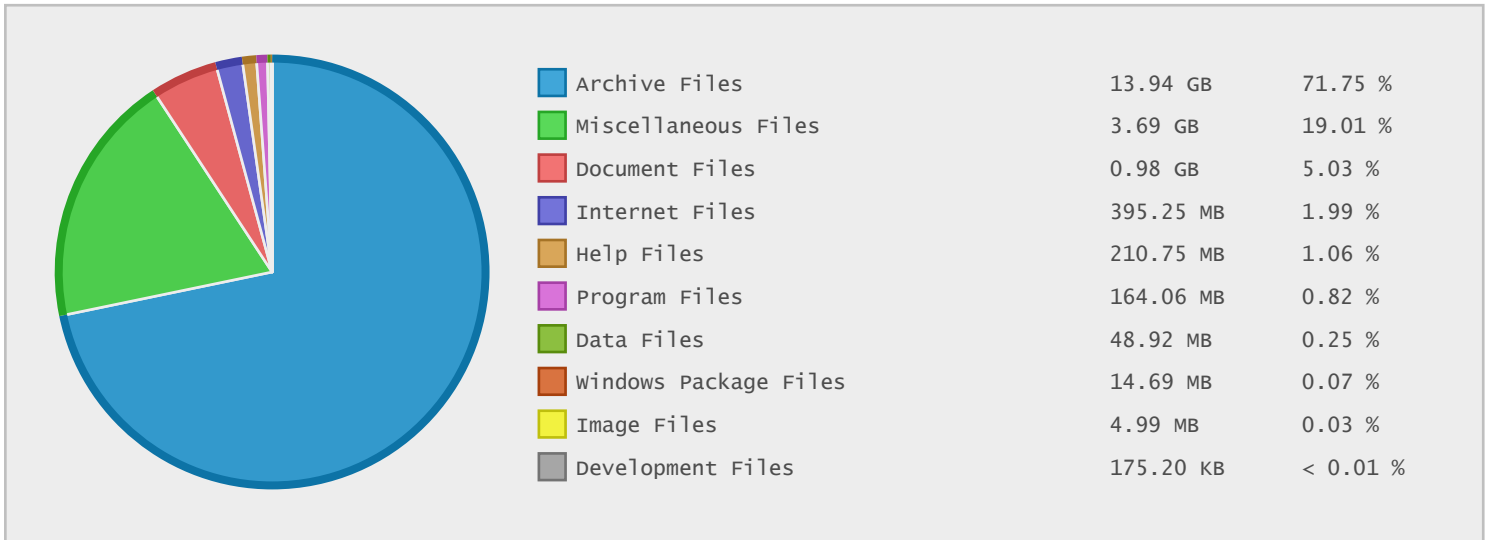

Indian Health Service Archive - FTP Site Statistics

Property	Value
FTP Server	ftp.ihs.gov
Description	Indian Health Service Archive
Country	United States
Scan Date	13/Jan/2015
Total Dirs	1,190
Total Files	9,041
Total Data	19.43 GB

Top 20 Directories Sorted by Disk Space

Name	Dirs	Files	Data	Data (%)
/	1190	9041	19.43 GB	100.00 %
/rpms	91	3689	16.54 GB	85.10 %
/rpms/dist	44	623	8.50 GB	43.76 %
/rpms/patches	1	2433	6.47 GB	33.28 %
/pubs	1097	5352	2.90 GB	14.90 %
/rpms/dist/2012cert	0	28	2.83 GB	14.56 %
/pubs/EHR	837	4442	1.94 GB	9.96 %
/rpms/dist/2014cert	0	16	1.93 GB	9.93 %
/rpms/dist/2011cert	0	24	1.73 GB	8.91 %
/pubs/EHR/Training	543	1694	1.16 GB	5.96 %
/pubs/EHR/Training/Manuals	530	1626	1.05 GB	5.41 %
/rpms/Pharmacy 5-7	22	298	1.01 GB	5.21 %
/rpms/Pharmacy 5-7/RPMS Keyboarding	0	1	605.40 MB	3.04 %
/pubs/Telehealth	24	249	566.98 MB	2.85 %
/rpms/ehrpatt	1	85	505.14 MB	2.54 %
/rpms/dist/2008cert	0	20	465.15 MB	2.34 %
/pubs/EHR/Vista Imaging	49	261	419.47 MB	2.11 %
/rpms/dist/2004cert	1	39	355.91 MB	1.79 %
/pubs/Telehealth/Training Demo materials	8	79	334.01 MB	1.68 %
/rpms/Pharmacy 5-7/software	3	73	273.17 MB	1.37 %

Top 10 File Categories Sorted By Disk Space