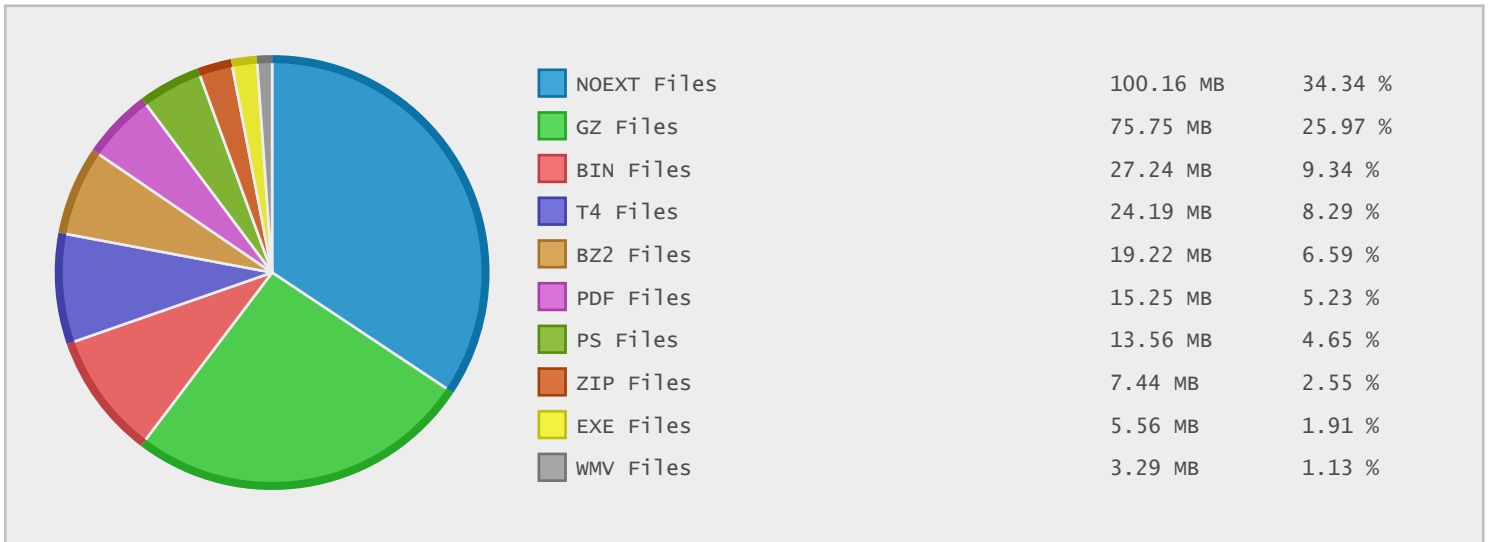

Top 10 File Extensions Sorted By Disk Space