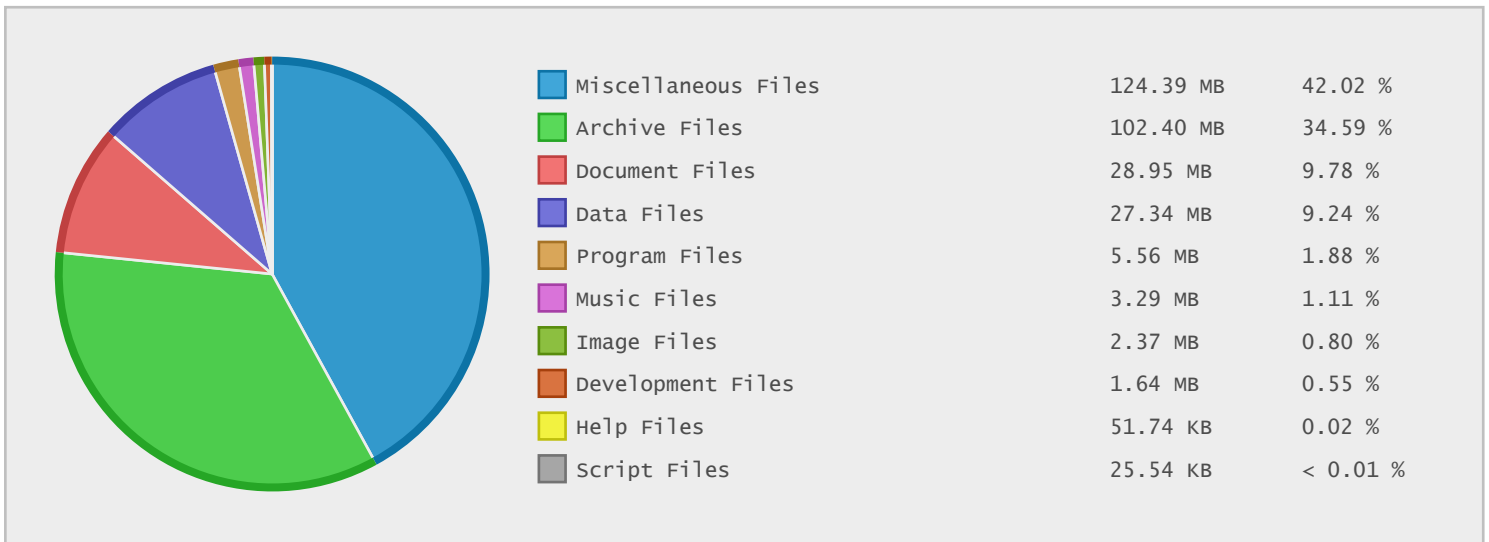

Individual Network Berlin - FTP Site Statistics

Property	Value
FTP Server	ftp.in-berlin.de
Description	Individual Network Berlin
Country	Germany
Scan Date	22/May/2014
Total Dirs	141
Total Files	547
Total Data	296.03 MB

Top 20 Directories Sorted by Disk Space

Name	Dirs	Files	Data	Data (%)
/	141	547	296.03 MB	100.00 %
/pub	140	546	296.03 MB	> 99.99 %
/pub/users	139	546	296.03 MB	> 99.99 %
/pub/users/calle	82	283	229.66 MB	77.58 %
/pub/users/calle/capi4linux	81	282	129.66 MB	43.80 %
/pub/users/calle/capi4linux/OLD	4	94	67.27 MB	22.72 %
/pub/users/weiss	48	251	56.01 MB	18.92 %
/pub/users/calle/capi4linux/firmware	60	116	47.75 MB	16.13 %
/pub/users/calle/capi4linux/firmware/OLD	17	55	20.71 MB	7.00 %
/pub/users/weiss/archive	0	15	18.88 MB	6.38 %
/pub/users/weiss/nagios	9	53	17.01 MB	5.74 %
/pub/users/weiss/nagios/doc	2	7	16.84 MB	5.69 %
/pub/users/weiss/nagios/doc/old	0	4	15.01 MB	5.07 %
/pub/users/calle/capi4linux/firmware/c4	12	10	11.47 MB	3.87 %
/pub/users/weiss/tmp	14	75	9.38 MB	3.17 %
/pub/users/calle/capi4linux/firmware/O...	6	26	8.83 MB	2.98 %
/pub/users/pantau	2	8	8.18 MB	2.76 %
/pub/users/pantau/ebkus	1	8	8.18 MB	2.76 %
/pub/users/calle/capi4linux/doc	1	13	7.49 MB	2.53 %
/pub/users/weiss/radiusplugin	0	7	6.83 MB	2.31 %

Top 10 File Categories Sorted By Disk Space