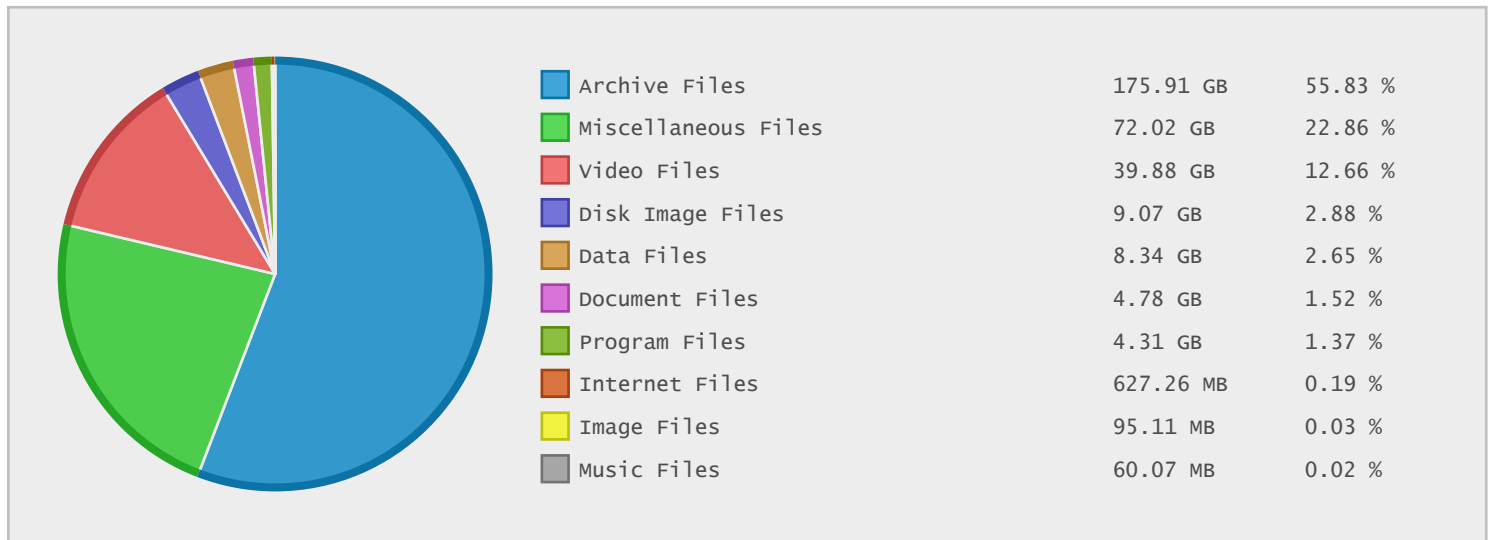

Free University of Berlin - FTP Site Statistics

Property	Value
FTP Server	ftp.inf.fu-berlin.de
Description	Free University of Berlin
Country	Germany
Scan Date	19/Nov/2015
Total Dirs	2,217
Total Files	72,019
Total Data	315.08 GB

Top 20 Directories Sorted by Disk Space

Name	Dirs	Files	Data	Data (%)
/	2217	72019	315.08 GB	100.00 %
/pub	2089	71732	307.68 GB	97.65 %
/pub/lambda	3	9	148.94 GB	47.27 %
/pub/lambda/index	2	7	122.85 GB	38.99 %
/pub/lambda/index/lambda090	1	7	122.85 GB	38.99 %
/pub/lambda/index/lambda090/20150914	0	7	122.85 GB	38.99 %
/pub/autonomos	3	51	72.99 GB	23.17 %
/pub/P4-reinert	3	70	29.30 GB	9.30 %
/pub/P4-reinert/P4	0	25	22.19 GB	7.04 %
/pub/schiller	1	80	13.31 GB	4.22 %
/pub/OpenMS	194	36553	9.31 GB	2.95 %
/pub/holtgrew	0	1	8.06 GB	2.56 %
/pub/bkeller	200	3368	7.62 GB	2.42 %
/lwb	9	47	7.24 GB	2.30 %
/pub/bkeller/MatLab	177	1832	6.71 GB	2.13 %
/pub/OpenMS/nightly_binaries	2	35	5.72 GB	1.81 %
/pub/P4-reinert/ALDaBi	0	12	5.61 GB	1.78 %
/lwb/slax-lwb	3	26	4.66 GB	1.48 %
/pub/weese	0	1	3.82 GB	1.21 %
/pub/autonomos/mexico	2	41	3.67 GB	1.17 %

Top 10 File Categories Sorted By Disk Space