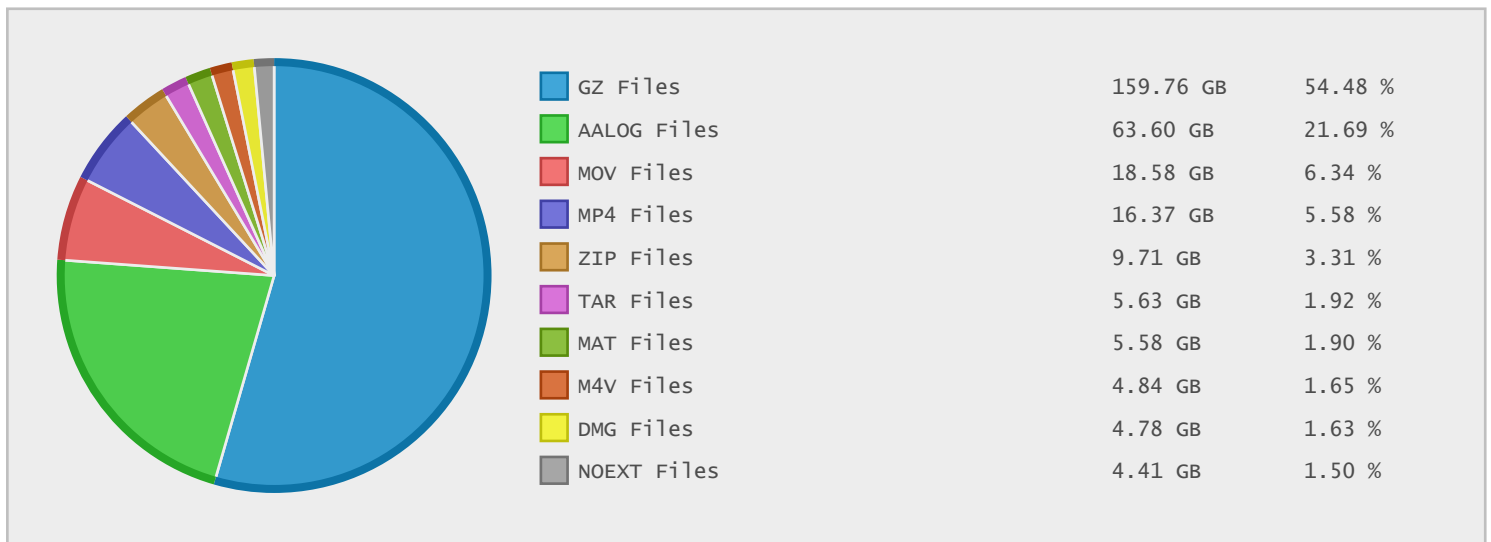

Top 10 File Extensions Sorted By Disk Space