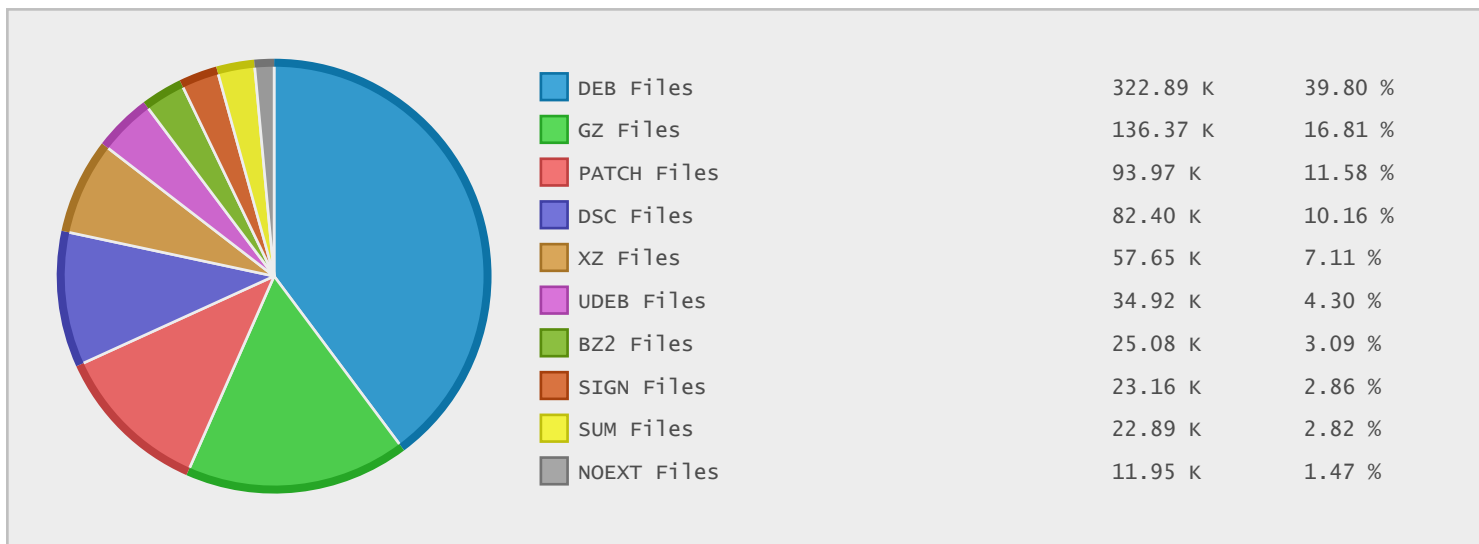

Top 10 File Extensions Sorted By Number of Files