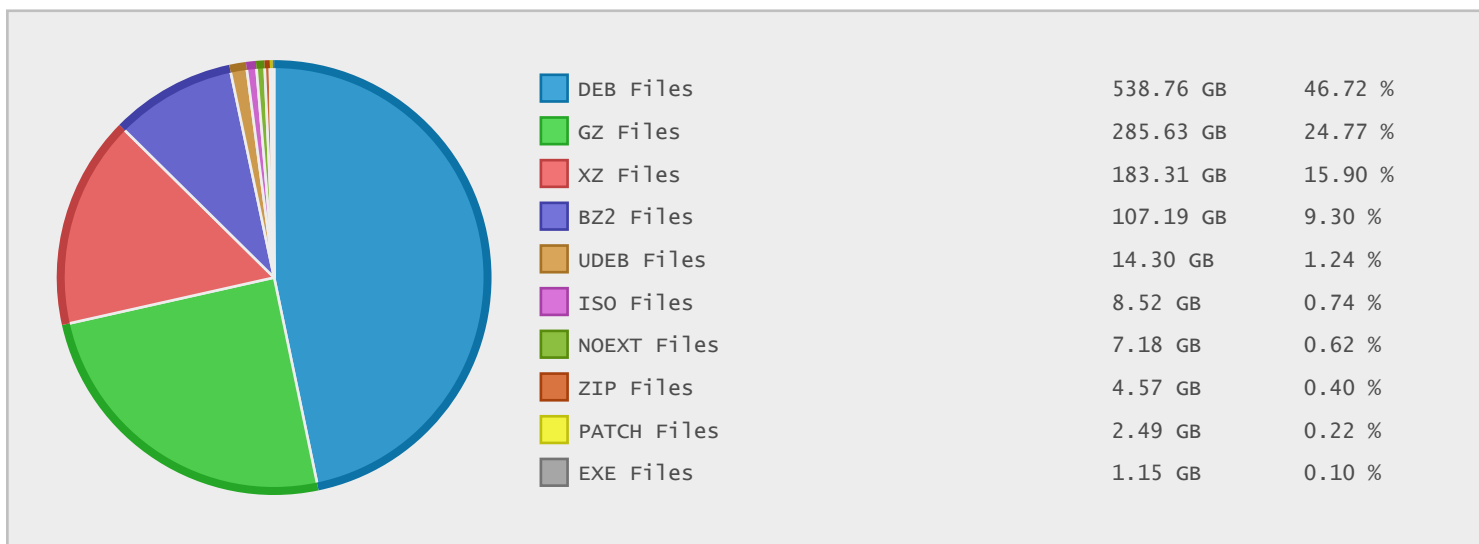

### Last 10 Years Modified Disk Space History

Total:	1119.97 GB
Average:	112.00 GB
Maximum:	320.04 GB
Minimum:	3.58 GB
From:	2006
To:	2015

### Last 10 Years Modified File Count History

Total:	722198 Files
Average:	72220 Files
Maximum:	202993 Files
Minimum:	3895 Files
From:	2006
To:	2015

### Top 10 File Extensions Sorted By Disk Space