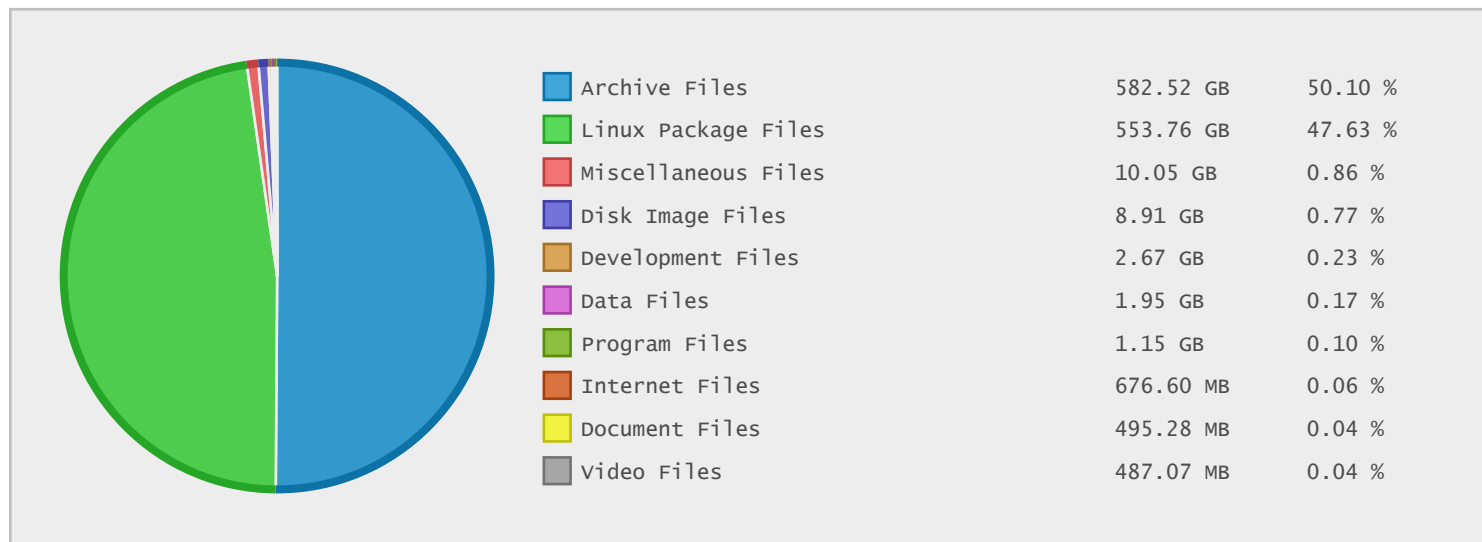

Dresden University of Technology - FTP Site Statistics

Property	Value
FTP Server	ftp.inf.tu-dresden.de
Description	Dresden University of Technology
Country	Germany
Scan Date	02/Jul/2015
Total Dirs	63,128
Total Files	884,759
Total Data	1.14 TB

Top 20 Directories Sorted by Disk Space

Name	Dirs	Files	Data	Data (%)
/	63128	884759	1.14 TB	100.00 %
/os	50465	800515	1.04 TB	91.53 %
/os/linux	50361	799560	1.04 TB	91.51 %
/os/linux/dists	45308	599419	778.11 GB	66.90 %
/os/linux/dists/ubuntu	45307	599419	778.11 GB	66.90 %
/os/linux/dists/ubuntu/pool	41413	577003	727.23 GB	62.53 %
/os/linux/dists/ubuntu/pool/universe	32766	382525	382.69 GB	32.90 %
/os/linux/dists/ubuntu/pool/main	7287	184832	296.94 GB	25.53 %
/os/linux/kernel	5051	200141	286.23 GB	24.61 %
/os/linux/kernel/kernel	4345	183687	269.88 GB	23.20 %
/os/linux/kernel/kernel/v3.x	3	10374	162.39 GB	13.96 %
/os/linux/dists/ubuntu/pool/main/l	1636	65583	118.96 GB	10.23 %
/os/linux/kernel/kernel/v2.6	64	5207	53.95 GB	4.64 %
/software	11608	59234	53.72 GB	4.62 %
/software/windows	11445	58134	53.56 GB	4.60 %
/software/windows/cygwin32	11444	58133	53.56 GB	4.60 %
/os/linux/dists/ubuntu/pool/main/l/linux	0	21228	53.03 GB	4.56 %
/os/linux/dists/ubuntu/dists	3889	20605	49.78 GB	4.28 %
/gnu	903	21505	44.58 GB	3.83 %
/os/linux/dists/ubuntu/pool/multiverse	1281	8516	37.61 GB	3.23 %

Top 10 File Categories Sorted By Disk Space