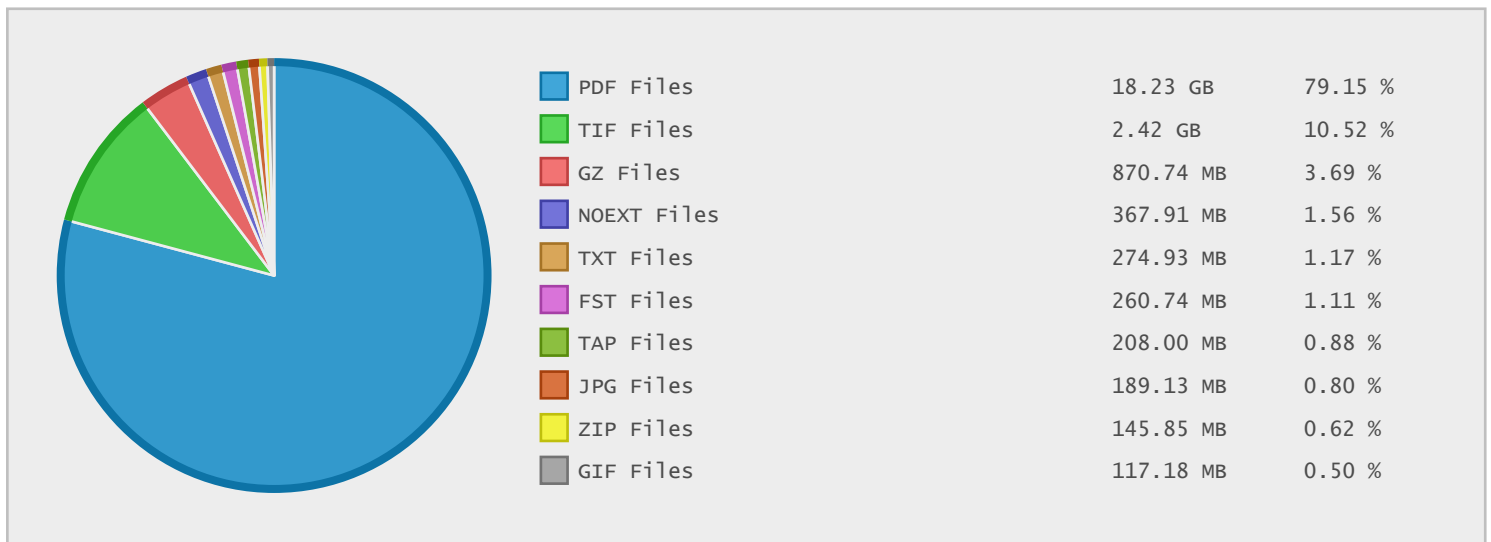

Top 10 File Extensions Sorted By Disk Space