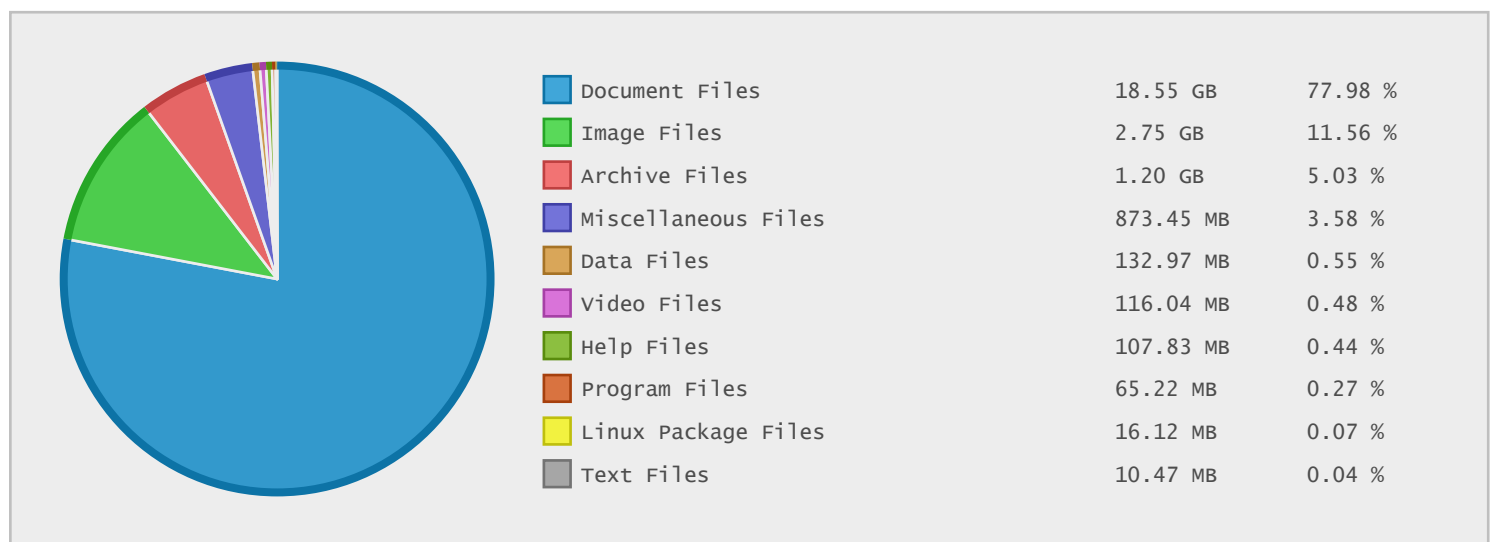

University of Stuttgart - FTP Site Statistics

Property	Value
FTP Server	ftp.informatik.uni-stuttgart.de
Description	University of Stuttgart
Country	Germany
Scan Date	17/Nov/2015
Total Dirs	7,657
Total Files	64,849
Total Data	23.82 GB

Top 20 Directories Sorted by Disk Space

Name	Dirs	Files	Data	Data (%)
/	7657	64849	23.82 GB	100.00 %
/pub	7654	64848	23.82 GB	> 99.99 %
/pub/cm	312	22205	17.02 GB	71.46 %
/pub/cm/ibm	53	17103	6.10 GB	25.62 %
/pub/library	4921	23793	5.20 GB	21.84 %
/pub/library/medoc.ustuttgart_fi	2052	6763	4.15 GB	17.40 %
/pub/cm/ibm/microfiches	22	16811	4.10 GB	17.19 %
/pub/cm/ibm/microfiches/ibm360	18	16627	4.06 GB	17.06 %
/pub/cm/bitst	0	16	2.31 GB	9.72 %
/pub/cm/ibm/microfiches/ibm360/pdf	8	8310	2.04 GB	8.56 %
/pub/cm/ibm/microfiches/ibm360/tif	8	8317	2.02 GB	8.50 %
/pub/cm/raytheon	0	18	1.87 GB	7.86 %
/pub/cm/ibm/ibm4331	9	145	1.72 GB	7.21 %
/pub/cm/hp	46	2350	1.26 GB	5.30 %
/pub/library/ncstr1.ustuttgart_fi	2699	16358	1.05 GB	4.41 %
/pub/cm/ibm/ibm4331/docs	1	36	0.98 GB	4.09 %
/pub/old	288	2140	738.63 MB	3.03 %
/pub/cm/ibm/microfiches/ibm360/pdf/box...	0	1048	538.87 MB	2.21 %
/pub/cm/ibm/microfiches/ibm360/tif/box...	0	1048	536.87 MB	2.20 %
/pub/cm/dec	29	278	436.15 MB	1.79 %

Top 10 File Categories Sorted By Disk Space