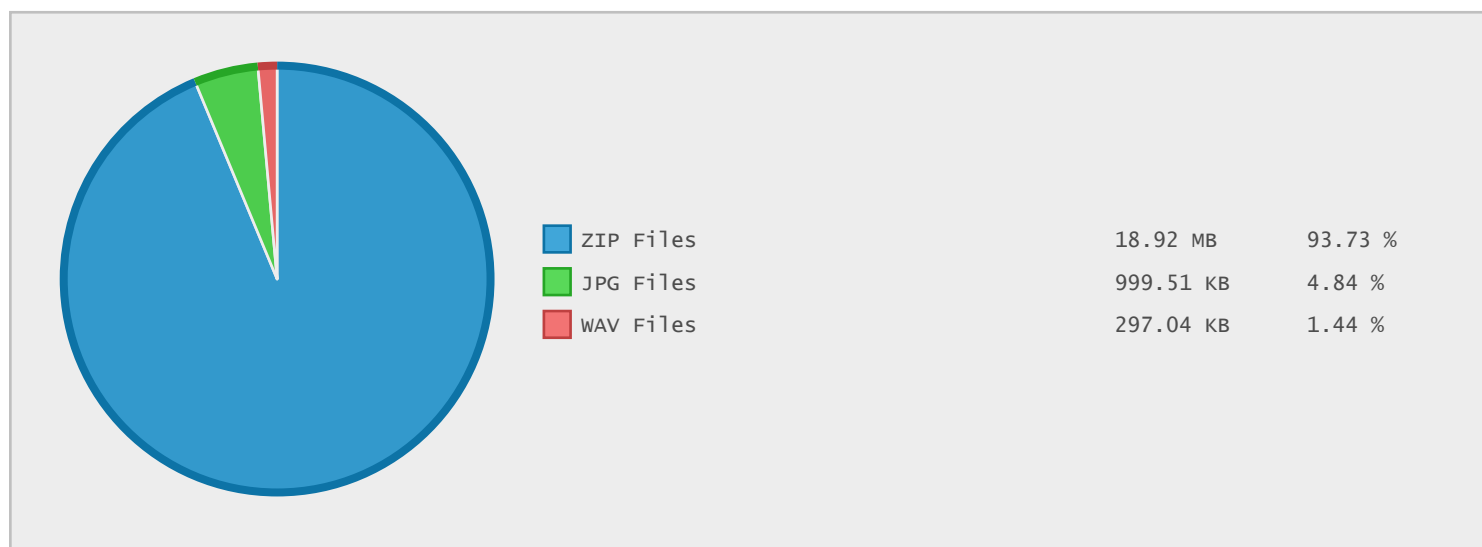

Top 10 File Extensions Sorted By Disk Space