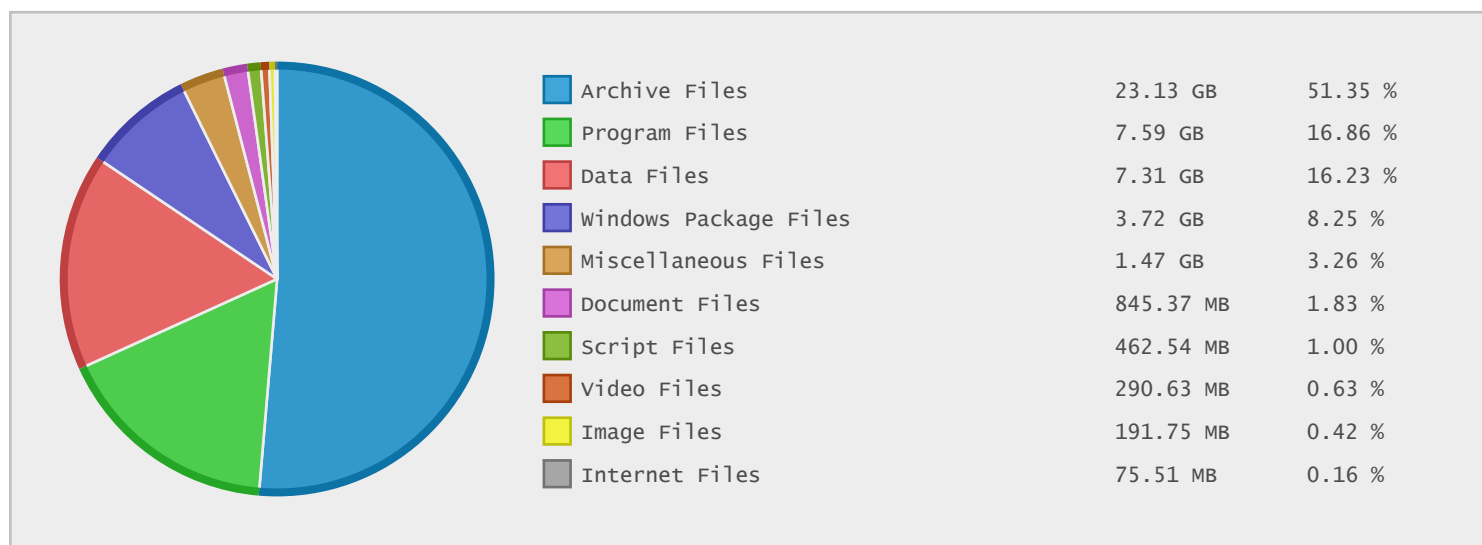

Hewlett-Packard Software Archive - FTP Site Statistics

Property	Value
FTP Server	ftp.itrc.hp.com
Description	Hewlett-Packard Software Archive
Country	United States
Scan Date	29/Aug/2015
Total Dirs	2,182
Total Files	17,850
Total Data	45.14 GB

Top 20 Directories Sorted by Disk Space

Name	Dirs	Files	Data	Data (%)
/	2182	17850	45.14 GB	100.00 %
/applications	1233	16789	40.79 GB	90.35 %
/applications/HPSoftware	99	7598	18.05 GB	39.98 %
/applications/HPSoftware/ONLINE_HELP	10	811	17.86 GB	39.56 %
/applications/qualitycenter	264	6496	12.49 GB	27.66 %
/applications/qualitycenter/qc100	29	155	7.21 GB	15.98 %
/applications/qualitycenter/qc100/mictools	10	43	3.68 GB	8.16 %
/applications/qualitycenter/qc100/mict...	5	37	3.60 GB	7.97 %
/applications/qualitycenter/qc100/ent	3	30	2.93 GB	6.50 %
/patch_bundles	2	50	2.51 GB	5.56 %
/patch_bundles/hp-ux	1	50	2.51 GB	5.56 %
/patch_bundles/hp-ux/HWE	0	50	2.51 GB	5.56 %
/applications/qualitycenter/qc90	48	170	2.15 GB	4.77 %
/applications/qualitycenter/qc110	39	133	2.10 GB	4.66 %
/product_patches	937	997	1.83 GB	4.05 %
/product_patches/hpom	936	997	1.83 GB	4.05 %
/product_patches/hpom/hpos	935	997	1.83 GB	4.05 %
/product_patches/hpom/hpos/templates	919	871	1.82 GB	4.04 %
/product_patches/hpom/hpos/templates/C...	847	814	1.82 GB	4.02 %
/applications/qualitycenter/qc100/ent/...	1	20	1.61 GB	3.57 %

Top 10 File Categories Sorted By Disk Space