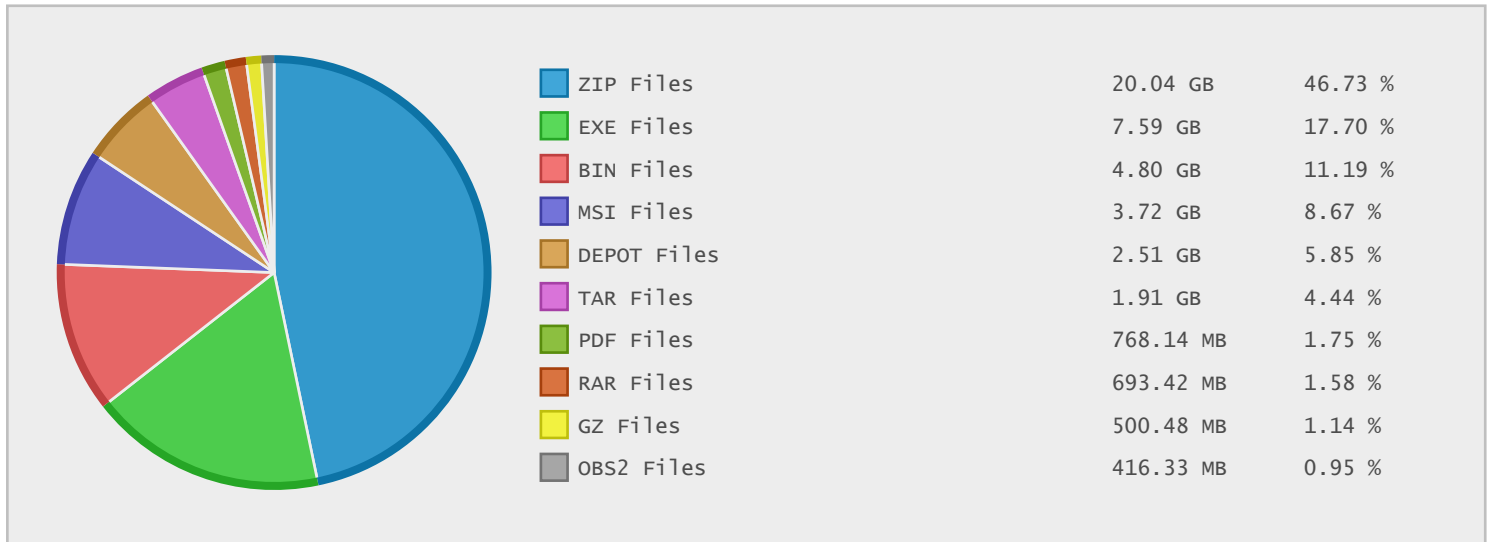

Top 10 File Categories Sorted By Disk Space

Last 12 Months Modified Disk Space History

Last 10 Years Modified Disk Space History

Last 10 Years Modified File Count History

Top 10 File Extensions Sorted By Disk Space

Top 10 File Extensions Sorted By Number of Files

Top 10 File Categories Sorted by Disk Space

Category	Files	Data	Data (%)
Archive Files	1691	23.13 GB	51.23 %
Program Files	267	7.59 GB	16.82 %
Data Files	63	7.31 GB	16.19 %
windows Package Files	55	3.72 GB	8.23 %
Miscellaneous Files	78	1.47 GB	3.25 %
Document Files	1550	845.37 MB	1.83 %
Script Files	736	462.54 MB	1.00 %
Video Files	7	290.63 MB	0.63 %
Image Files	7292	191.75 MB	0.41 %
Internet Files	5966	75.51 MB	0.16 %