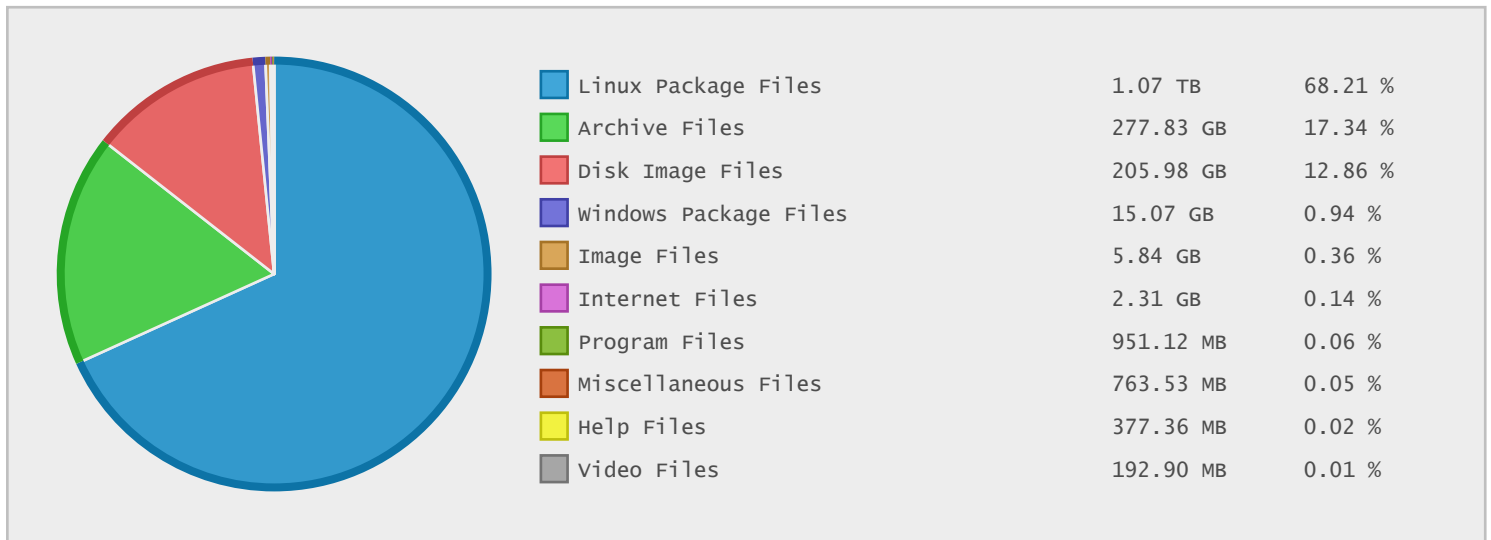

Top 20 Directories Sorted by Disk Space

Name	Dirs	Files	Data	Data (%)
/	2970	938893	1.56 TB	100.00 %
/Mirror	2965	938864	1.56 TB	> 99.99 %
/Mirror/Fedora	1234	890342	1.11 TB	71.09 %
/Mirror/Fedora/linux	1233	890342	1.11 TB	71.09 %
/Mirror/Fedora/linux/releases	1096	505958	662.75 GB	41.36 %
/Mirror/Fedora/linux/updates	135	384384	476.36 GB	29.73 %
/Mirror/Mysql	52	11549	294.37 GB	18.37 %
/Mirror/Mysql/Downloads	44	11540	294.37 GB	18.37 %
/Mirror/Fedora/linux/releases/20	332	148226	207.39 GB	12.94 %
/Mirror/Fedora/linux/releases/20/Every...	204	123489	164.16 GB	10.25 %
/Mirror/Fedora/linux/updates/20	24	124472	145.35 GB	9.07 %
/Mirror/Fedora/linux/releases/15	57	121177	130.52 GB	8.15 %
/Mirror/Fedora/linux/releases/19	219	95985	127.29 GB	7.94 %
/Mirror/Fedora/linux/updates/19	18	86251	117.50 GB	7.33 %
/Mirror/Fedora/linux/releases/18	218	91741	114.96 GB	7.18 %
/Mirror/Fedora/linux/releases/19/Every...	130	80014	104.93 GB	6.55 %
/Mirror/Fedora/linux/releases/15/Every...	17	105133	101.54 GB	6.34 %
/Mirror/Fedora/linux/updates/18	12	70861	93.79 GB	5.85 %
/Mirror/Fedora/linux/releases/18/Every...	132	74917	93.01 GB	5.81 %
/Mirror/CentOS	194	30796	83.75 GB	5.23 %

Top 10 File Categories Sorted By Disk Space