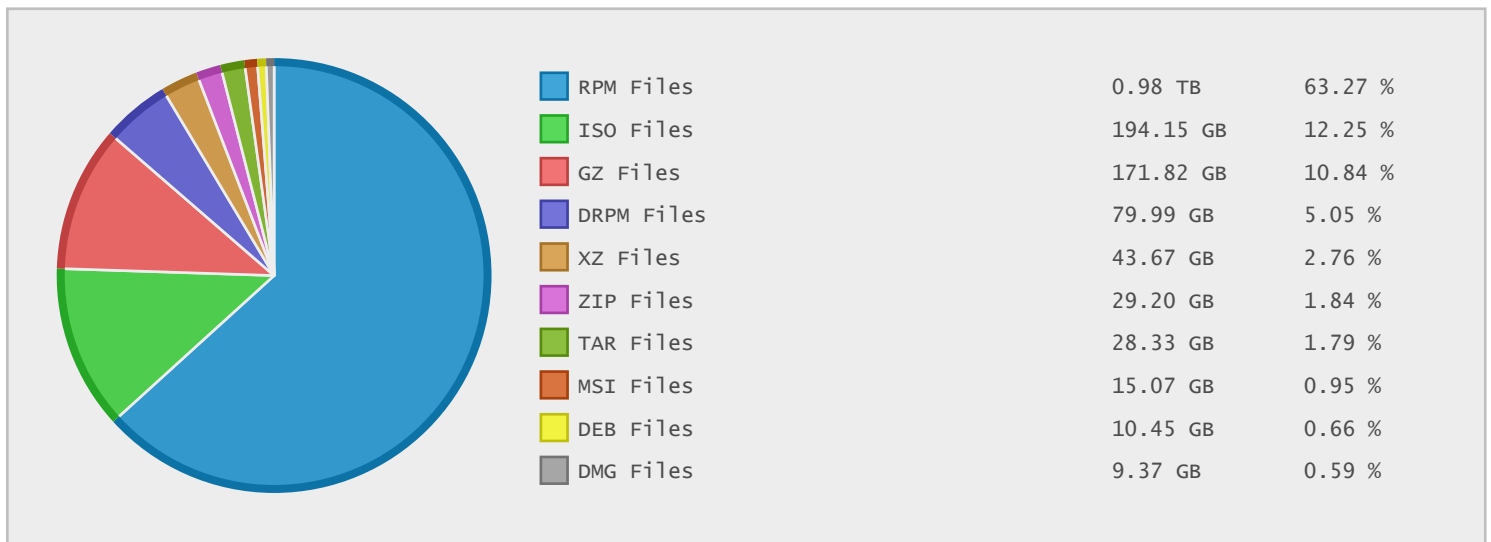

Top 20 Directories Sorted by Disk Space

Name	Dirs	Files	Data	Data (%)
/	2970	938893	1.56 TB	100.00 %
/Mirror	2965	938864	1.56 TB	> 99.99 %
/Mirror/Fedora	1234	890342	1.11 TB	71.09 %
/Mirror/Fedora/linux	1233	890342	1.11 TB	71.09 %
/Mirror/Fedora/linux/releases	1096	505958	662.75 GB	41.36 %
/Mirror/Fedora/linux/updates	135	384384	476.36 GB	29.73 %
/Mirror/Mysql	52	11549	294.37 GB	18.37 %
/Mirror/Mysql/Downloads	44	11540	294.37 GB	18.37 %
/Mirror/Fedora/linux/releases/20	332	148226	207.39 GB	12.94 %
/Mirror/Fedora/linux/releases/20/Every...	204	123489	164.16 GB	10.25 %
/Mirror/Fedora/linux/updates/20	24	124472	145.35 GB	9.07 %
/Mirror/Fedora/linux/releases/15	57	121177	130.52 GB	8.15 %
/Mirror/Fedora/linux/releases/19	219	95985	127.29 GB	7.94 %
/Mirror/Fedora/linux/updates/19	18	86251	117.50 GB	7.33 %
/Mirror/Fedora/linux/releases/18	218	91741	114.96 GB	7.18 %
/Mirror/Fedora/linux/releases/19/Every...	130	80014	104.93 GB	6.55 %
/Mirror/Fedora/linux/releases/15/Every...	17	105133	101.54 GB	6.34 %
/Mirror/Fedora/linux/updates/18	12	70861	93.79 GB	5.85 %
/Mirror/Fedora/linux/releases/18/Every...	132	74917	93.01 GB	5.81 %
/Mirror/CentOS	194	30796	83.75 GB	5.23 %

Top 10 File Categories Sorted By Disk Space

Last 12 Months Modified Disk Space History

Last 10 Years Modified Disk Space History

Last 10 Years Modified File Count History

Top 10 File Extensions Sorted By Disk Space

Top 10 File Extensions Sorted By Number of Files

Top 10 File Categories Sorted by Disk Space

Category	Files	Data	Data (%)
Linux Package Files	860970	1.07 TB	68.21 %
Archive Files	6473	277.83 GB	17.34 %
Disk Image Files	360	205.98 GB	12.86 %
windows Package Files	334	15.07 GB	0.94 %
Image Files	299	5.84 GB	0.36 %
Internet Files	63003	2.31 GB	0.14 %
Program Files	58	951.12 MB	0.06 %
Miscellaneous Files	1021	763.53 MB	0.05 %
Help Files	41	377.36 MB	0.02 %
Video Files	6	192.90 MB	0.01 %