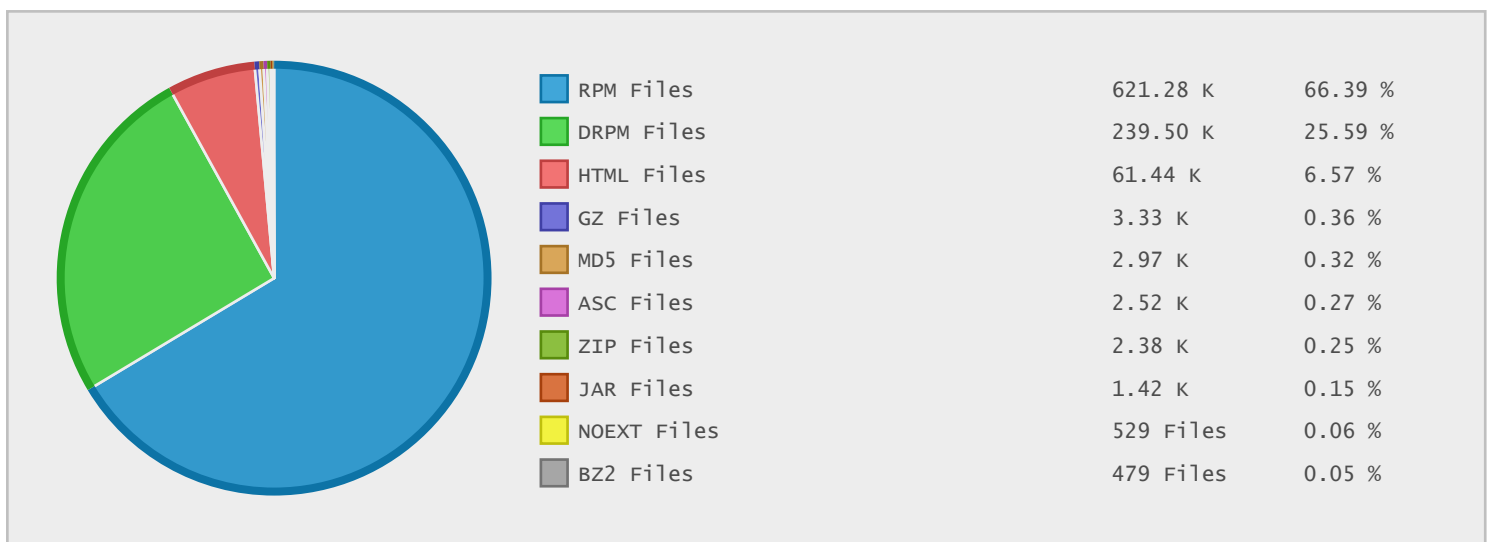

Top 20 Directories Sorted by Disk Space

Name	Dirs	Files	Data	Data (%)
/	2970	938893	1.56 TB	100.00 %
/Mirror	2965	938864	1.56 TB	> 99.99 %
/Mirror/Fedora	1234	890342	1.11 TB	71.09 %
/Mirror/Fedora/linux	1233	890342	1.11 TB	71.09 %
/Mirror/Fedora/linux/releases	1096	505958	662.75 GB	41.36 %
/Mirror/Fedora/linux/updates	135	384384	476.36 GB	29.73 %
/Mirror/Mysql	52	11549	294.37 GB	18.37 %
/Mirror/Mysql/Downloads	44	11540	294.37 GB	18.37 %
/Mirror/Fedora/linux/releases/20	332	148226	207.39 GB	12.94 %
/Mirror/Fedora/linux/releases/20/Every...	204	123489	164.16 GB	10.25 %
/Mirror/Fedora/linux/updates/20	24	124472	145.35 GB	9.07 %
/Mirror/Fedora/linux/releases/15	57	121177	130.52 GB	8.15 %
/Mirror/Fedora/linux/releases/19	219	95985	127.29 GB	7.94 %
/Mirror/Fedora/linux/updates/19	18	86251	117.50 GB	7.33 %
/Mirror/Fedora/linux/releases/18	218	91741	114.96 GB	7.18 %
/Mirror/Fedora/linux/releases/19/Every...	130	80014	104.93 GB	6.55 %
/Mirror/Fedora/linux/releases/15/Every...	17	105133	101.54 GB	6.34 %
/Mirror/Fedora/linux/updates/18	12	70861	93.79 GB	5.85 %
/Mirror/Fedora/linux/releases/18/Every...	132	74917	93.01 GB	5.81 %
/Mirror/CentOS	194	30796	83.75 GB	5.23 %

Top 10 File Categories Sorted By Disk Space

Last 12 Months Modified Disk Space History

Last 10 Years Modified Disk Space History

Last 10 Years Modified File Count History

Top 10 File Extensions Sorted By Disk Space

Top 10 File Extensions Sorted By Number of Files

Top 10 File Categories Sorted by Disk Space

Category	Files	Data	Data (%)
Linux Package Files	860970	1.07 TB	68.21 %
Archive Files	6473	277.83 GB	17.34 %
Disk Image Files	360	205.98 GB	12.86 %
windows Package Files	334	15.07 GB	0.94 %
Image Files	299	5.84 GB	0.36 %
Internet Files	63003	2.31 GB	0.14 %
Program Files	58	951.12 MB	0.06 %
Miscellaneous Files	1021	763.53 MB	0.05 %
Help Files	41	377.36 MB	0.02 %
Video Files	6	192.90 MB	0.01 %