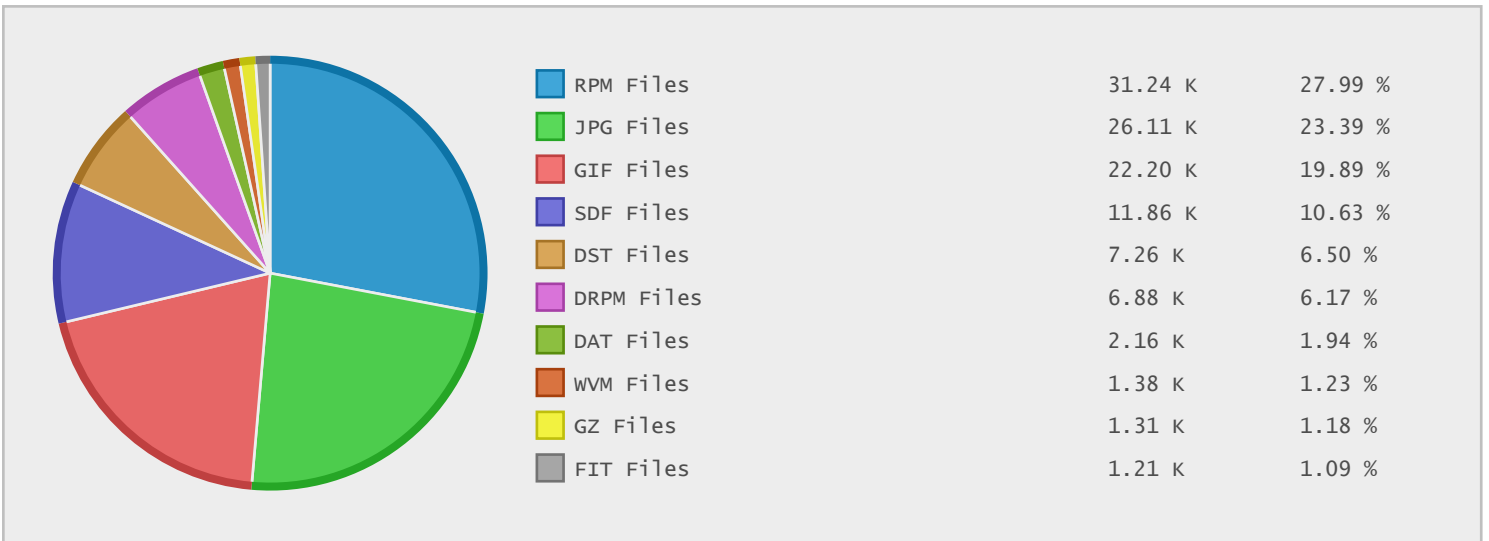

Top 10 File Extensions Sorted By Number of Files