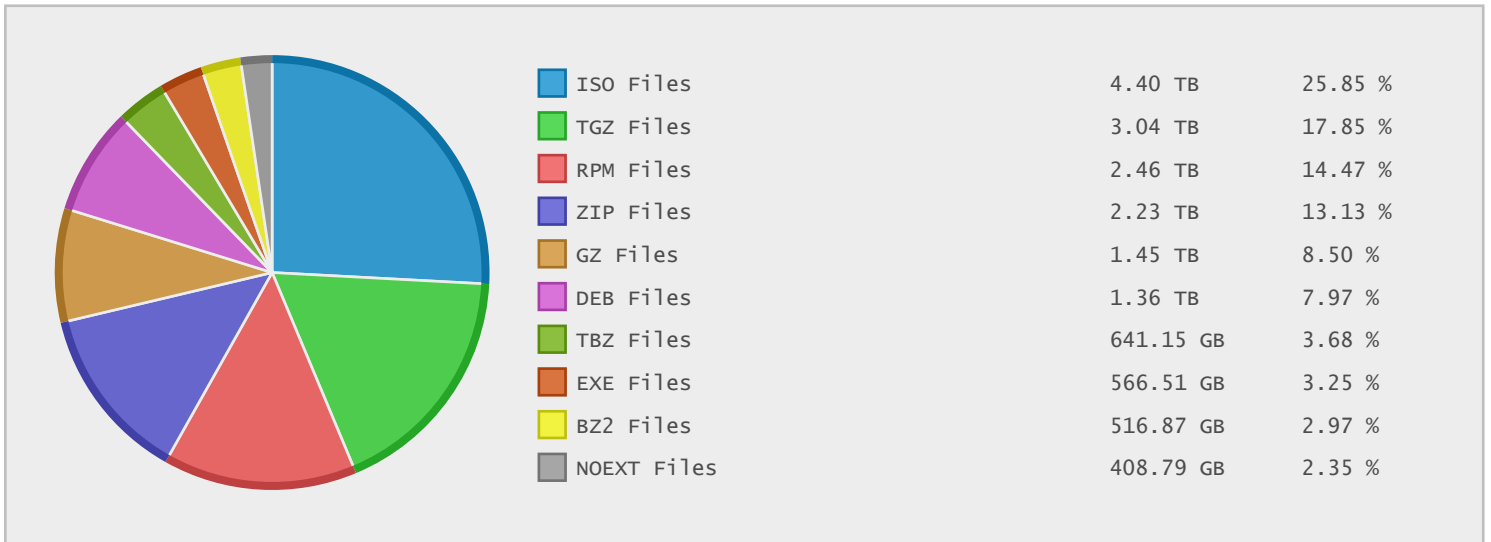

Top 10 File Categories Sorted By Disk Space

Last 12 Months Modified Disk Space History

Last 10 Years Modified Disk Space History

Last 10 Years Modified File Count History

Top 10 File Extensions Sorted By Disk Space

Top 10 File Extensions Sorted By Number of Files

Top 10 File Categories Sorted by Disk Space

Category	Files	Data	Data (%)
Archive Files	3367834	9.03 TB	46.44 %
Disk Image Files	12143	4.83 TB	24.83 %
Linux Package Files	2310498	3.91 TB	20.13 %
Program Files	22674	630.72 GB	3.17 %
Miscellaneous Files	590462	596.90 GB	3.00 %
Internet Files	532022	140.59 GB	0.71 %
Data Files	387303	117.98 GB	0.59 %
Image Files	12010	100.46 GB	0.50 %
windows Package Files	2635	55.67 GB	0.28 %
Document Files	186812	22.45 GB	0.11 %