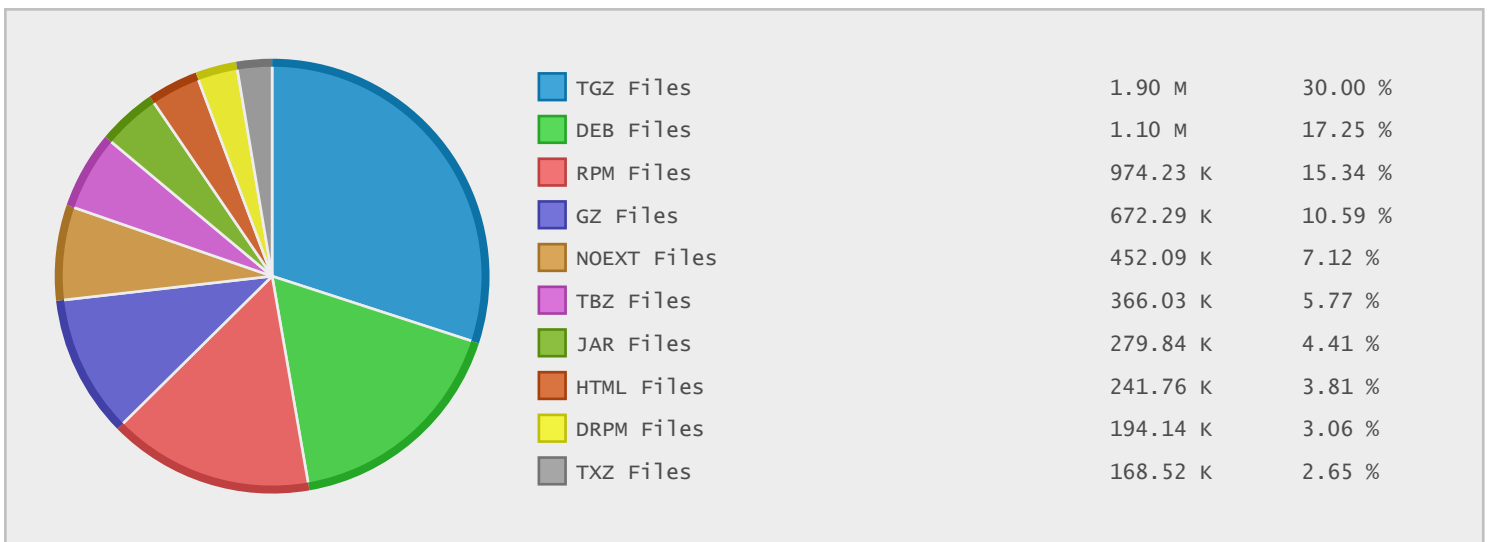

Top 10 File Categories Sorted By Disk Space

Last 12 Months Modified Disk Space History

Last 10 Years Modified Disk Space History

Last 10 Years Modified File Count History

Top 10 File Extensions Sorted By Disk Space

Top 10 File Extensions Sorted By Number of Files

Top 10 File Categories Sorted by Disk Space

Category	Files	Data	Data (%)
Archive Files	3367834	9.03 TB	46.44 %
Disk Image Files	12143	4.83 TB	24.83 %
Linux Package Files	2310498	3.91 TB	20.13 %
Program Files	22674	630.72 GB	3.17 %
Miscellaneous Files	590462	596.90 GB	3.00 %
Internet Files	532022	140.59 GB	0.71 %
Data Files	387303	117.98 GB	0.59 %
Image Files	12010	100.46 GB	0.50 %
windows Package Files	2635	55.67 GB	0.28 %
Document Files	186812	22.45 GB	0.11 %