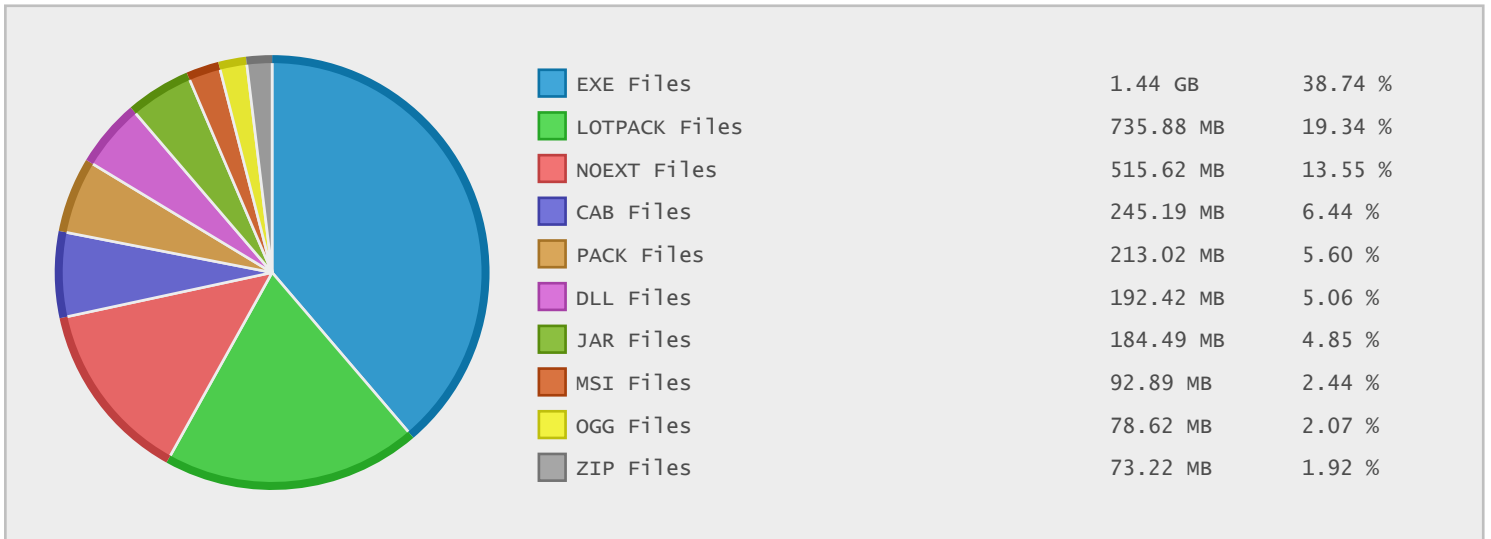

Top 10 File Categories Sorted By Disk Space

Last 12 Months Modified Disk Space History

Last 10 Years Modified Disk Space History

Last 10 Years Modified File Count History

Top 10 File Extensions Sorted By Disk Space

Top 10 File Extensions Sorted By Number of Files

Top 10 File Categories Sorted by Disk Space

Category	Files	Data	Data (%)
Program Files	687	1.63 GB	39.58 %
Miscellaneous Files	3374	1.26 GB	30.52 %
Windows System Files	298	269.57 MB	6.40 %
Package Files	4	213.02 MB	5.06 %
Internet Files	247	186.31 MB	4.42 %
Music Files	298	106.56 MB	2.53 %
Windows Package Files	19	92.89 MB	2.21 %
Archive Files	42	90.58 MB	2.15 %
Data Files	296	89.93 MB	2.14 %
Database Files	10	72.58 MB	1.72 %