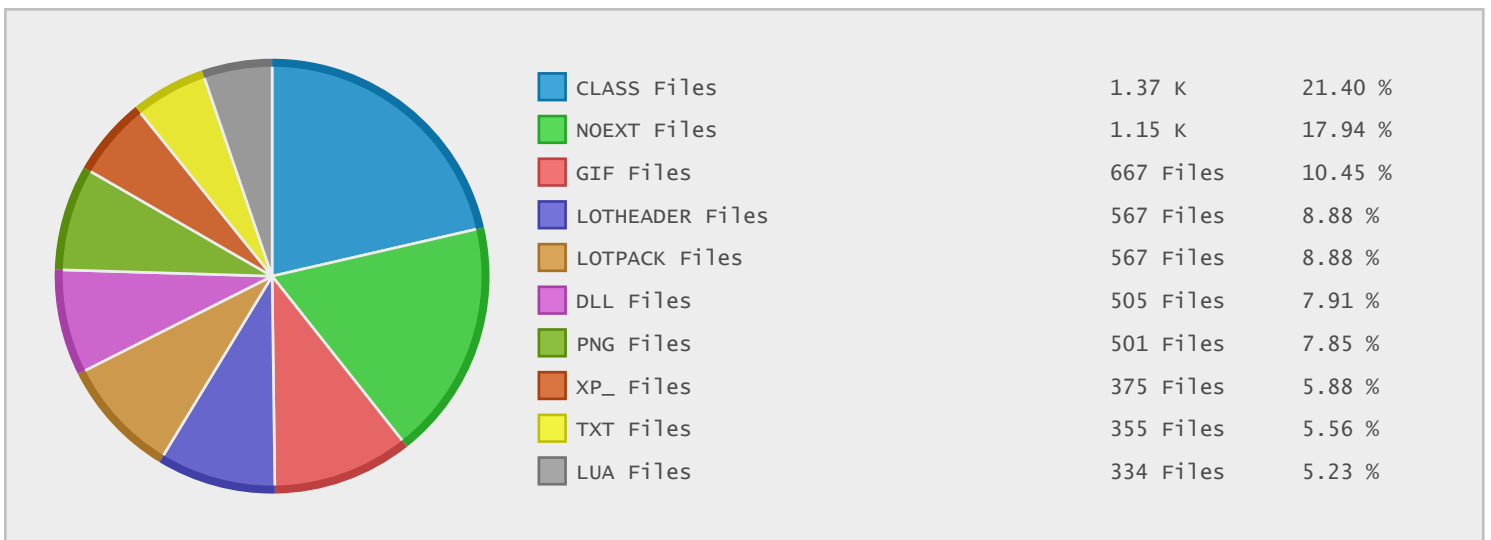

Top 10 File Categories Sorted By Disk Space

Last 12 Months Modified Disk Space History

Last 10 Years Modified Disk Space History

Last 10 Years Modified File Count History

Top 10 File Extensions Sorted By Disk Space

Top 10 File Extensions Sorted By Number of Files

Top 10 File Categories Sorted by Disk Space

Category	Files	Data	Data (%)
Program Files	687	1.63 GB	39.58 %
Miscellaneous Files	3374	1.26 GB	30.52 %
Windows System Files	298	269.57 MB	6.40 %
Package Files	4	213.02 MB	5.06 %
Internet Files	247	186.31 MB	4.42 %
Music Files	298	106.56 MB	2.53 %
Windows Package Files	19	92.89 MB	2.21 %
Archive Files	42	90.58 MB	2.15 %
Data Files	296	89.93 MB	2.14 %
Database Files	10	72.58 MB	1.72 %