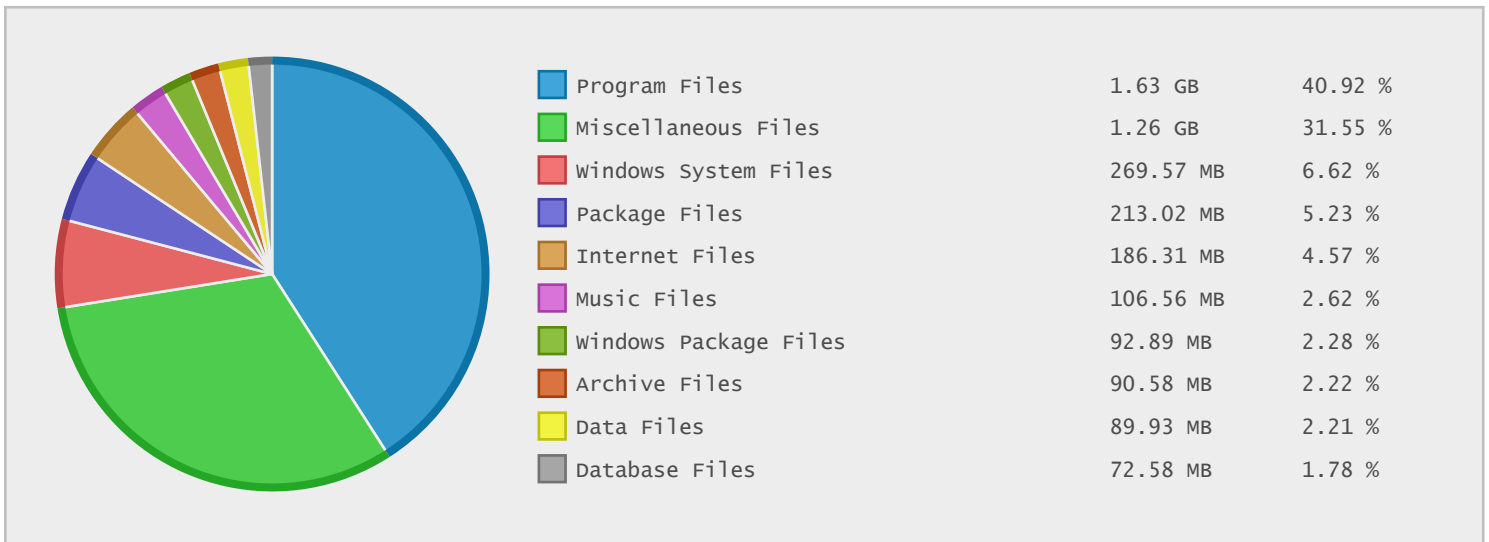

JAM Software Archive - FTP Site Statistics

Property	Value
FTP Server	ftp.jamsoft.com.au
Description	JAM Software Archive
Country	Australia
Scan Date	07/Jun/2015
Total Dirs	639
Total Files	8,761
Total Data	4.11 GB

Top 20 Directories Sorted by Disk Space

Name	Dirs	Files	Data	Data (%)
/	639	8761	4.11 GB	100.00 %
/Temp	634	8761	4.11 GB	100.00 %
/Temp/ProjectZomboid Build 27	378	5490	1.54 GB	37.42 %
/Temp/ProjectZomboid Build 27/media	140	2583	1.08 GB	26.36 %
/Temp/Drivers	179	2783	873.06 MB	20.73 %
/Temp/Apps	15	94	783.87 MB	18.61 %
/Temp/ProjectZomboid Build 27/media/maps	5	1145	739.14 MB	17.55 %
/Temp/ProjectZomboid Build 27/media/ma...	0	1135	736.29 MB	17.48 %
/Temp/JAM Installers	4	17	244.67 MB	5.81 %
/Temp/JC Ford Apps	6	142	238.43 MB	5.66 %
/Temp/Drivers/Scanning Drivers	54	206	220.55 MB	5.24 %
/Temp/ProjectZomboid Build 27/media/te...	0	4	213.02 MB	5.06 %
/Temp/Drivers/Canon IR1022	71	2009	195.57 MB	4.64 %
/Temp/Apps/SSMA for Access 5.2	0	5	194.77 MB	4.62 %
/Temp/JAM Installers/MED Scriptor win2...	0	4	181.16 MB	4.30 %
/Temp/Drivers/HP	0	2	179.09 MB	4.25 %
/Temp/SJOG	1	11	174.06 MB	4.13 %
/Temp/SJOG/Packages	0	6	159.22 MB	3.78 %
/Temp/Apps/Compatiblity Pack	0	5	155.11 MB	3.68 %
/Temp/ProjectZomboid Build 27/jre64	32	639	147.19 MB	3.49 %

Top 10 File Categories Sorted By Disk Space