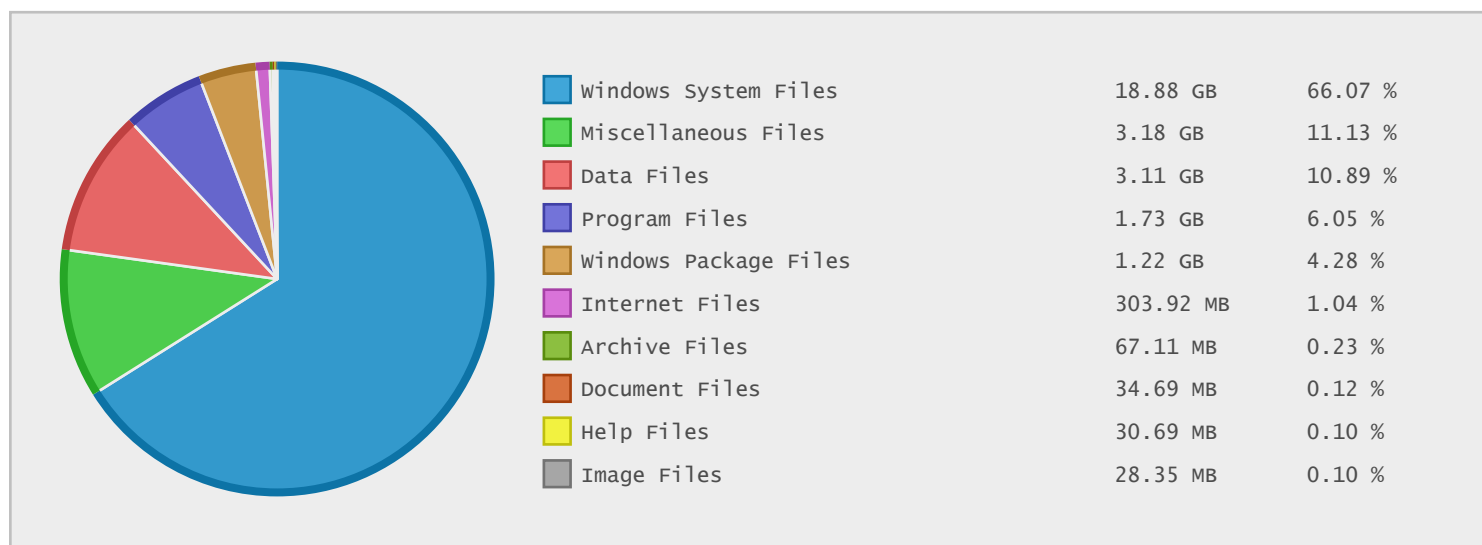

Kaspersky Labs Software Archive - FTP Site Statistics

Property	Value
FTP Server	ftp.kaspersky-labs.com
Description	Kaspersky Labs Software Archive
Country	United States
Scan Date	12/Jul/2014
Total Dirs	9,578
Total Files	136,139
Total Data	28.62 GB

Top 20 Directories Sorted by Disk Space

Name	Dirs	Files	Data	Data (%)
/	9578	136139	28.62 GB	100.00 %
/pr_d1	2088	3574	23.14 GB	80.84 %
/AutoPatches	2729	9559	2.58 GB	9.01 %
/pr_d1/en-US	203	340	2.18 GB	7.60 %
/pr_d1/mlg-INT	16	123	1.74 GB	6.08 %
/pr_d1/mlg-INT/kfpmac	7	41	1.18 GB	4.12 %
/bases	171	13738	1.03 GB	3.59 %
/pr_d1/en-US/KAV	70	135	0.97 GB	3.40 %
/AutoPatches/kts9	887	2229	896.11 MB	3.06 %
/pr_d1/en-US/KIS	111	171	891.36 MB	3.04 %
/pr_d1/bases	13	57	854.02 MB	2.91 %
/diffs	3726	79308	789.69 MB	2.69 %
/pr_d1/en-GB	63	104	659.44 MB	2.25 %
/pr_d1/fr-FR	67	105	616.36 MB	2.10 %
/pub_s	153	15091	608.37 MB	2.08 %
/pr_d1/en	235	282	585.59 MB	2.00 %
/diffs/bases	242	67780	563.61 MB	1.92 %
/pub_s/bases	14	6872	529.19 MB	1.81 %
/pr_d1/pt-PT	31	57	525.81 MB	1.79 %
/pr_d1/es-ES	35	61	525.49 MB	1.79 %

Top 10 File Categories Sorted By Disk Space