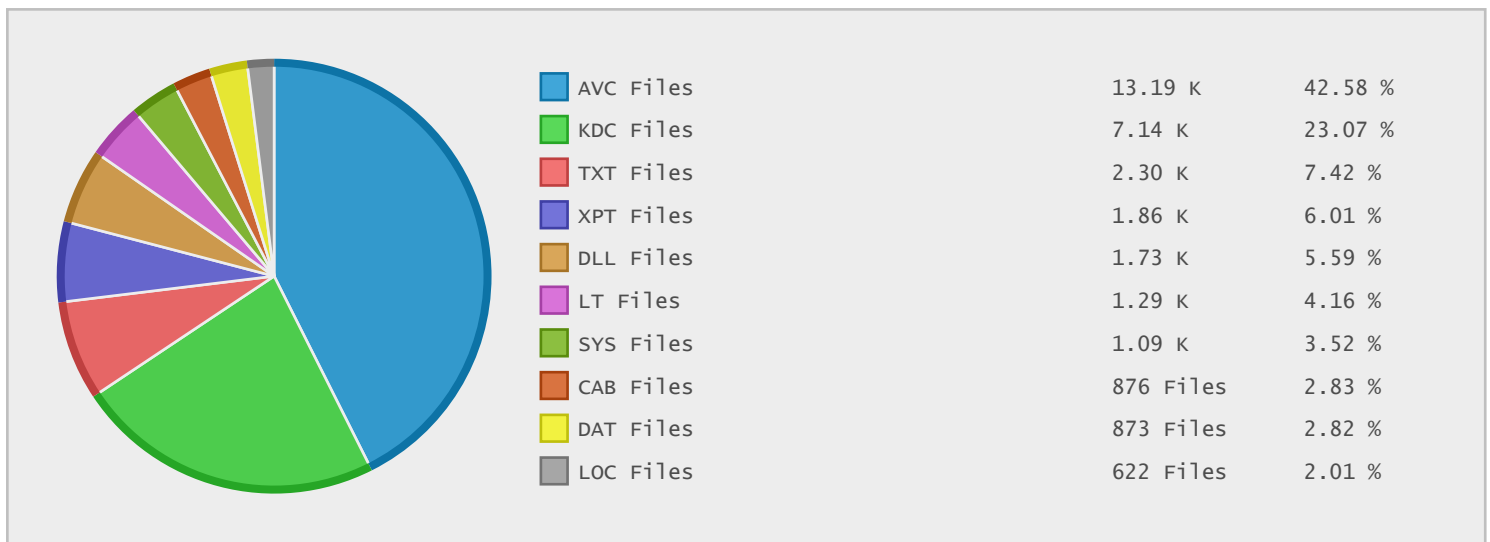

Top 10 File Categories Sorted By Disk Space

Last 12 Months Modified Disk Space History

Last 10 Years Modified Disk Space History

Last 10 Years Modified File Count History

Top 10 File Extensions Sorted By Disk Space

Top 10 File Extensions Sorted By Number of Files

Top 10 File Categories Sorted by Disk Space

Category	Files	Data	Data (%)
windows System Files	3079	18.88 GB	65.97 %
Miscellaneous Files	111721	3.18 GB	11.11 %
Data Files	13209	3.11 GB	10.87 %
Program Files	2099	1.73 GB	6.04 %
windows Package Files	275	1.22 GB	4.27 %
Internet Files	620	303.92 MB	1.04 %
Archive Files	201	67.11 MB	0.23 %
Document Files	2882	34.69 MB	0.12 %
Help Files	73	30.69 MB	0.10 %
Image Files	482	28.35 MB	0.10 %