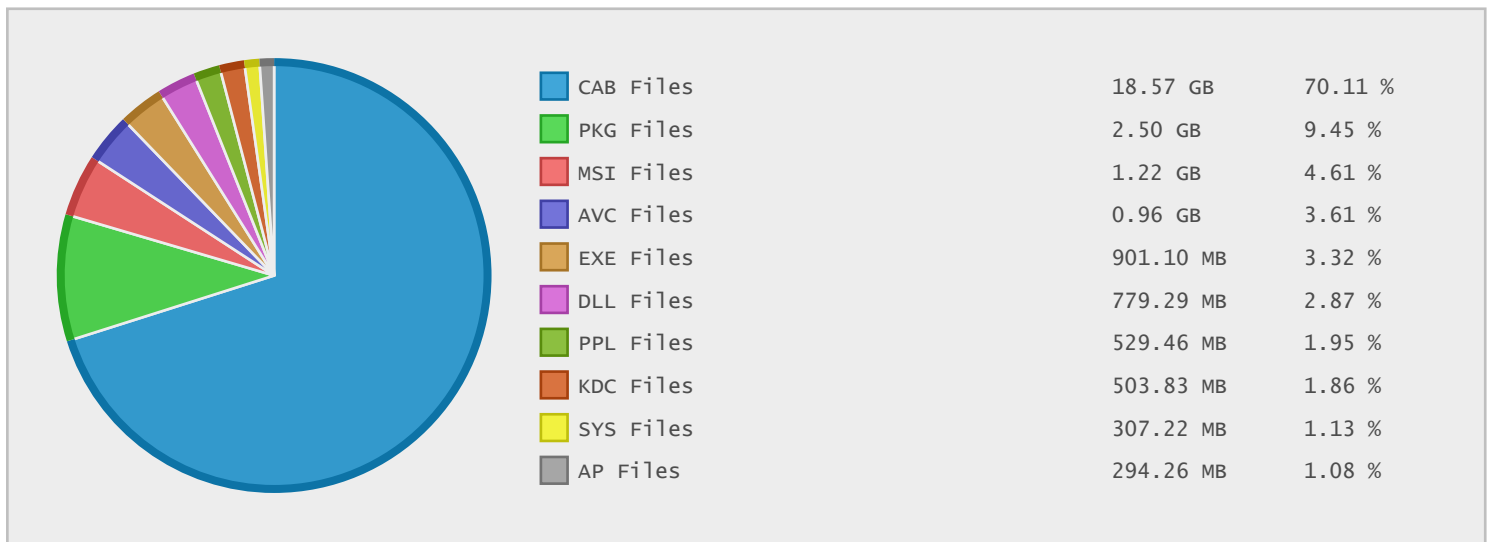

Top 10 File Categories Sorted By Disk Space

Last 12 Months Modified Disk Space History

Last 10 Years Modified Disk Space History

Last 10 Years Modified File Count History

Top 10 File Extensions Sorted By Disk Space

Top 10 File Extensions Sorted By Number of Files

Top 10 File Categories Sorted by Disk Space

Category	Files	Data	Data (%)
windows System Files	3079	18.88 GB	65.97 %
Miscellaneous Files	111721	3.18 GB	11.11 %
Data Files	13209	3.11 GB	10.87 %
Program Files	2099	1.73 GB	6.04 %
windows Package Files	275	1.22 GB	4.27 %
Internet Files	620	303.92 MB	1.04 %
Archive Files	201	67.11 MB	0.23 %
Document Files	2882	34.69 MB	0.12 %
Help Files	73	30.69 MB	0.10 %
Image Files	482	28.35 MB	0.10 %