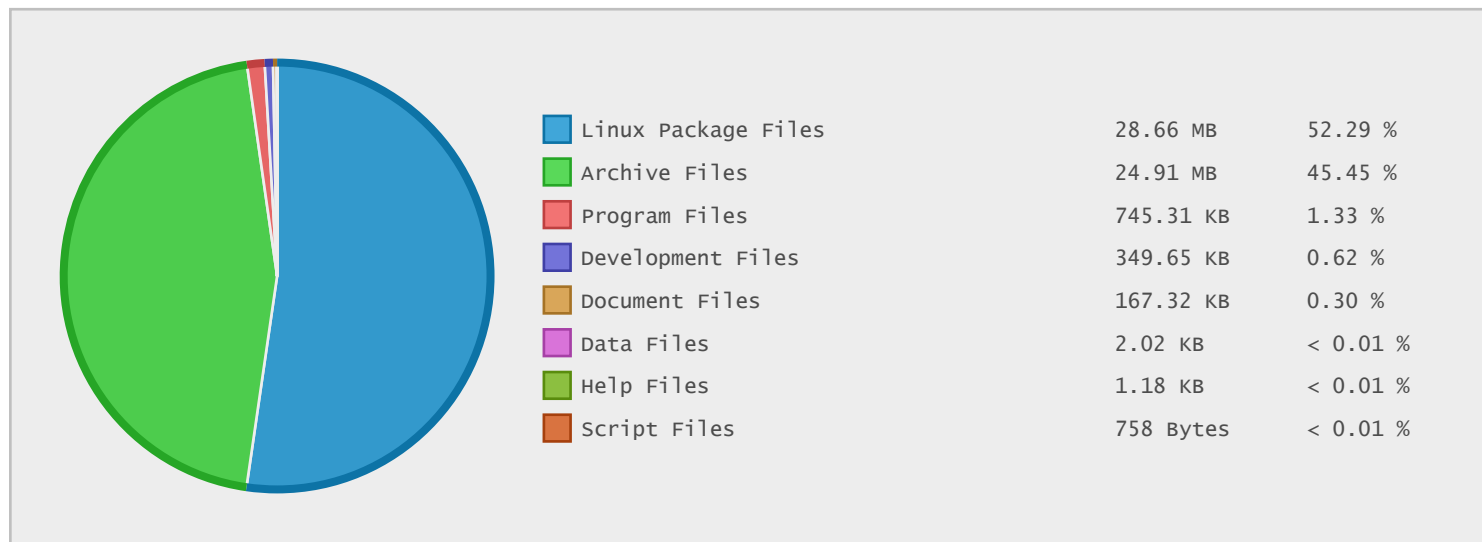

Kirk Linux Software - FTP Site Statistics

Property	Value
FTP Server	ftp.kaybee.org
Description	Kirk Linux Software
Country	United States
Scan Date	08/Apr/2014
Total Dirs	22
Total Files	468
Total Data	54.80 MB

Top 20 Directories Sorted by Disk Space

Name	Dirs	Files	Data	Data (%)
/	22	468	54.80 MB	100.00 %
/pub	21	468	54.80 MB	100.00 %
/pub/old	6	406	35.91 MB	65.52 %
/pub/old/redhat	4	283	26.26 MB	47.92 %
/pub/linux	0	20	15.32 MB	27.95 %
/pub/old/redhat/RPMS	2	141	13.48 MB	24.59 %
/pub/old/redhat/RPMS/noarch	0	137	13.25 MB	24.18 %
/pub/old/redhat/SRPMS	0	141	12.78 MB	23.33 %
/pub/old/linux	0	123	9.64 MB	17.59 %
/pub/redhat	4	31	1.78 MB	3.25 %
/pub/redhat/RPMS	2	16	930.26 KB	1.66 %
/pub/beta	6	6	929.96 KB	1.66 %
/pub/compression	0	4	909.96 KB	1.62 %
/pub/redhat/SRPMS	0	14	893.05 KB	1.59 %
/pub/beta/redhat	4	4	633.29 KB	1.13 %
/pub/redhat/RPMS/noarch	0	7	508.82 KB	0.91 %
/pub/redhat/RPMS/i386	0	8	421.29 KB	0.75 %
/pub/beta/redhat/RPMS	2	2	327.02 KB	0.58 %
/pub/beta/redhat/RPMS/noarch	0	2	327.02 KB	0.58 %
/pub/beta/redhat/SRPMS	0	2	306.26 KB	0.55 %

Top 10 File Categories Sorted By Disk Space