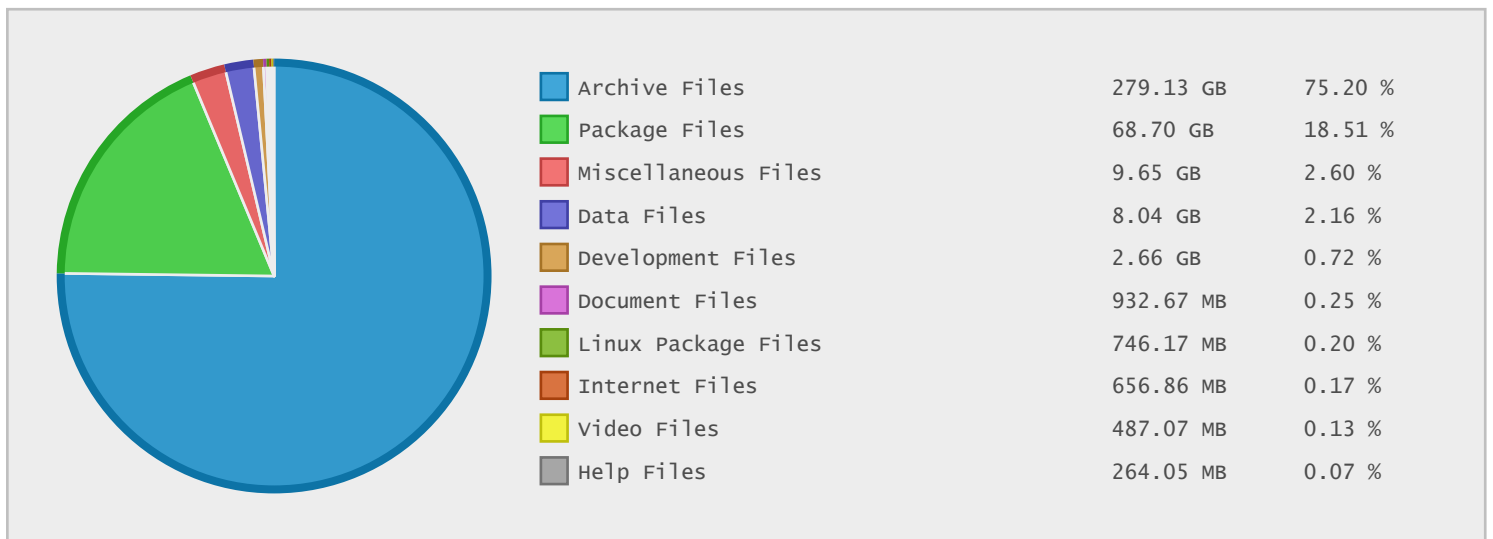

Linux Kernel Archive - FTP Site Statistics

Property	Value
FTP Server	ftp.kernel.at
Description	Linux Kernel Archive
Country	Austria
Scan Date	25/Feb/2015
Total Dirs	65,051
Total Files	2,807,250
Total Data	371.25 GB

Top 20 Directories Sorted by Disk Space

Name	Dirs	Files	Data	Data (%)
/	65051	2807250	371.25 GB	100.00 %
/pub	65050	2807250	371.25 GB	100.00 %
/pub/linux	5017	198265	269.89 GB	72.70 %
/pub/linux/kernel	4312	182020	253.62 GB	68.31 %
/pub/linux/kernel/v3.x	3	9651	152.36 GB	41.04 %
/pub/scm	58971	2448509	85.33 GB	22.98 %
/pub/scm/linux	55037	2370357	84.24 GB	22.69 %
/pub/scm/linux/kernel	54725	2352940	84.21 GB	22.68 %
/pub/scm/linux/kernel/git	54724	2352940	84.21 GB	22.68 %
/pub/linux/kernel/v2.6	64	5182	53.70 GB	14.46 %
/pub/linux/kernel/v3.x/testing	0	985	33.40 GB	9.00 %
/pub/linux/kernel/v2.6/longterm	11	1033	13.61 GB	3.66 %
/pub/tools	33	429	11.44 GB	3.08 %
/pub/tools/crosstool	32	429	11.44 GB	3.08 %
/pub/tools/crosstool/files	31	426	11.44 GB	3.08 %
/pub/linux/utils	560	9330	11.22 GB	3.02 %
/pub/linux/utils/boot	195	5632	9.78 GB	2.64 %
/pub/linux/utils/boot/syslinux	191	5440	9.76 GB	2.63 %
/pub/tools/crosstool/files/bin	28	312	8.76 GB	2.36 %
/pub/linux/utils/boot/syslinux/Testing	167	4609	8.71 GB	2.34 %

Top 10 File Categories Sorted By Disk Space