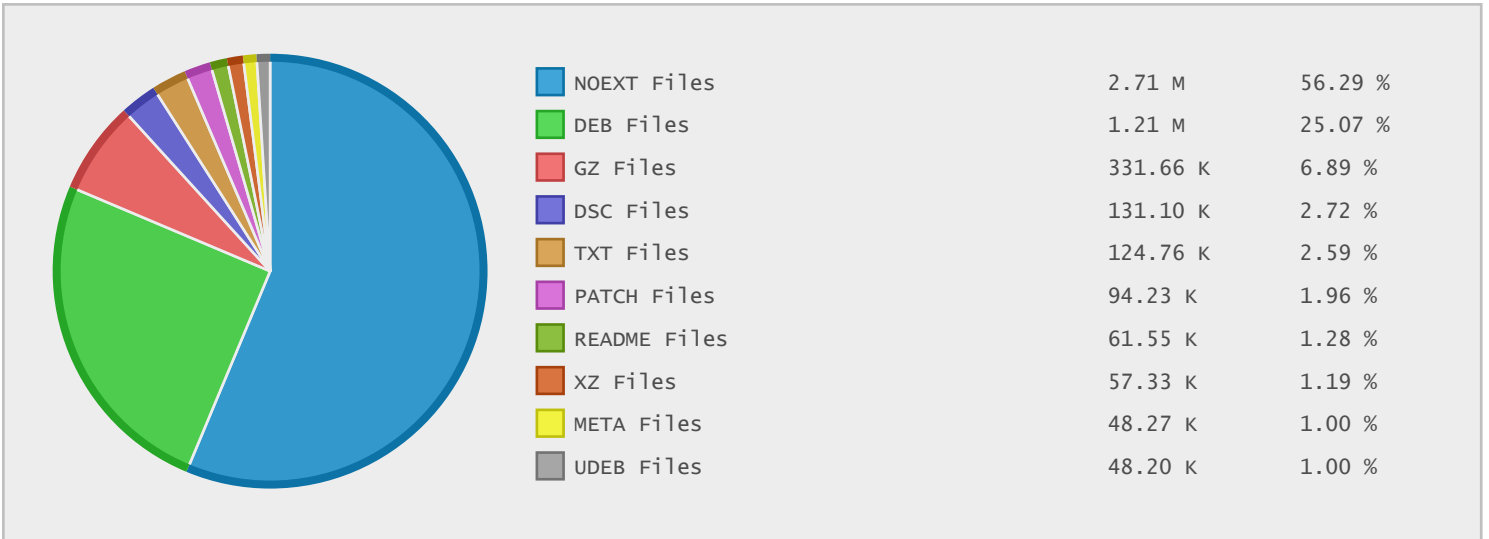

Top 10 File Extensions Sorted By Number of Files