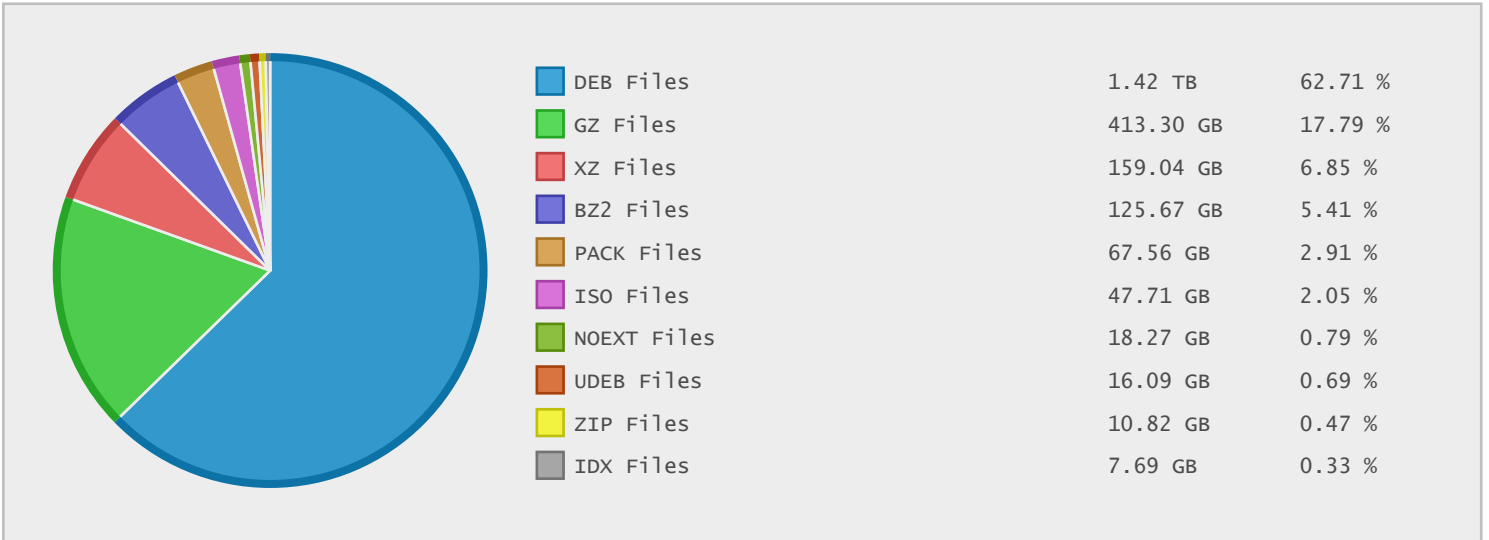

### Last 10 Years Modified Disk Space History

Total:	2284.38 GB
Average:	228.44 GB
Maximum:	662.39 GB
Minimum:	6.63 GB
From:	2006
To:	2015

### Last 10 Years Modified File Count History

Total:	4846277 ...
Average:	484628 Files
Maximum:	2266154 ...
Minimum:	30159 Files
From:	2006
To:	2015

### Top 10 File Extensions Sorted By Disk Space